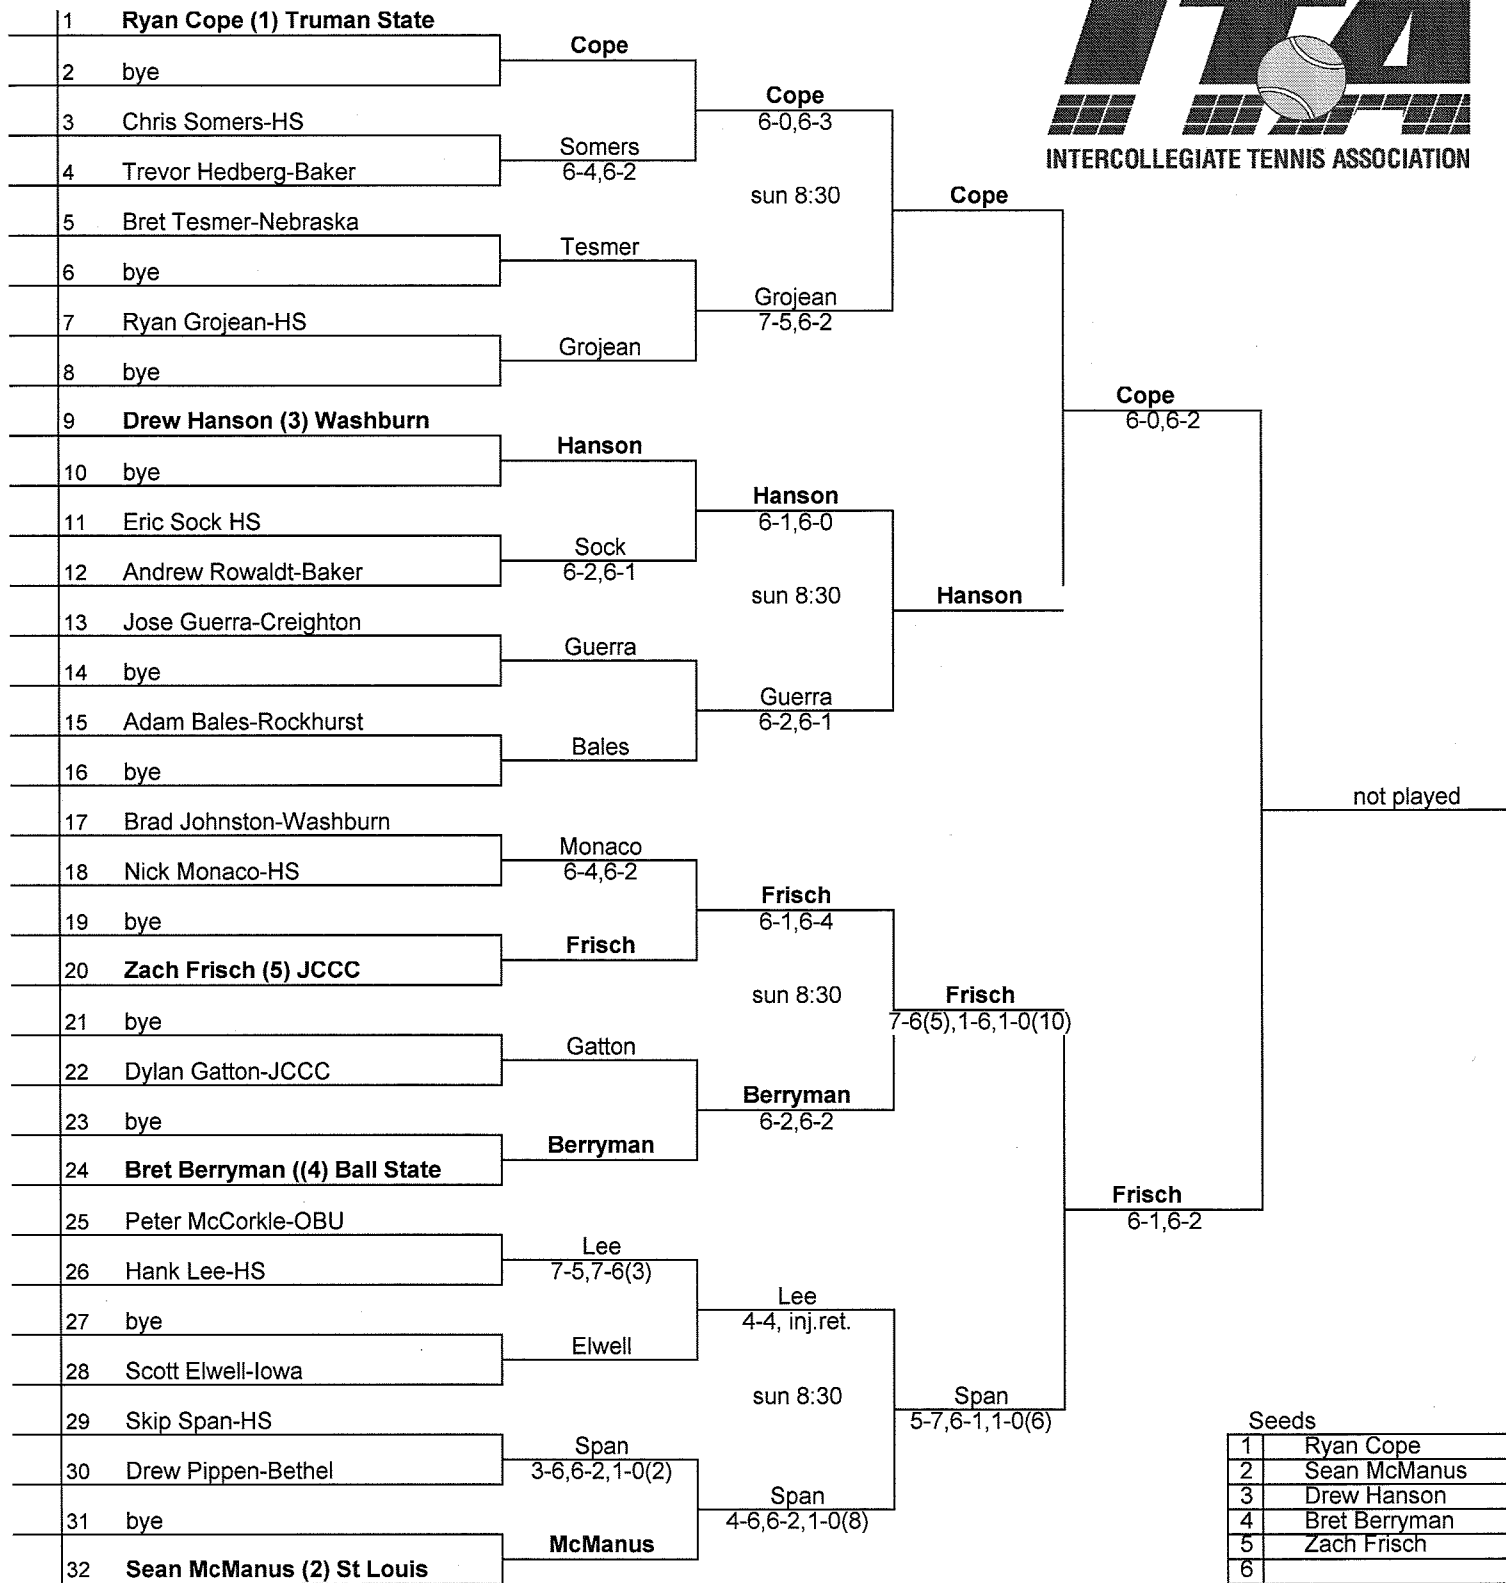

2006 ITA Collegiate Summer Circuit

Presented by the USTA

Hosted by Kansas State University * July 15-18

MENS SINGLES

| Seeds | |
|-------|---------------|
| 1 | Ryan Cope |
| 2 | Sean McManus |
| 3 | Drew Hanson |
| 4 | Bret Berryman |
| 5 | Zach Frisch |
| 6 | |
| 7 | |
| 8 | |

2006 ITA Collegiate Summer Circuit

Presented by the USTA

Hosted by Kansas State University * July 15-18
MEN'S CONSOLATION SINGLES

SEEDS

| | |
|---|----------|
| 1 | McManus |
| 2 | McCorkle |
| 3 | |
| 4 | |