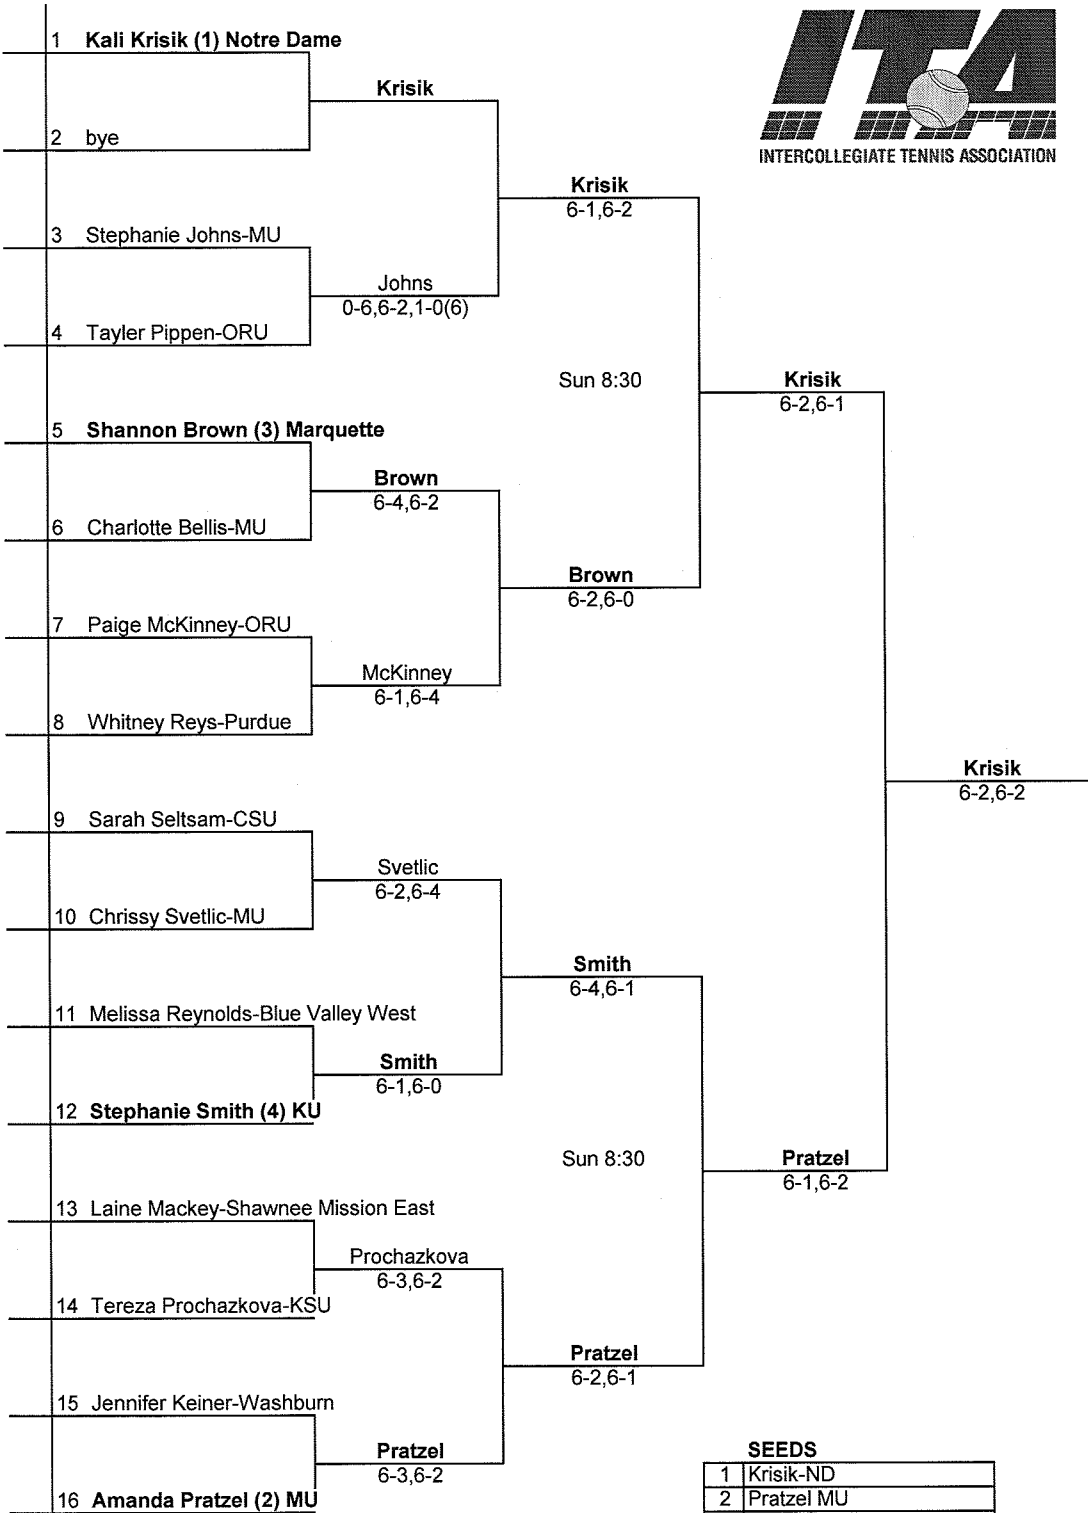

2006 ITA Collegiate Summer Circuit

Presented by the USTA

Hosted by Kansas State University * July 15-18
WOMENS SINGLES

SEEDS

1	Krisik-ND
2	Pratzel MU
3	Brown Marquette
4	Smith KU