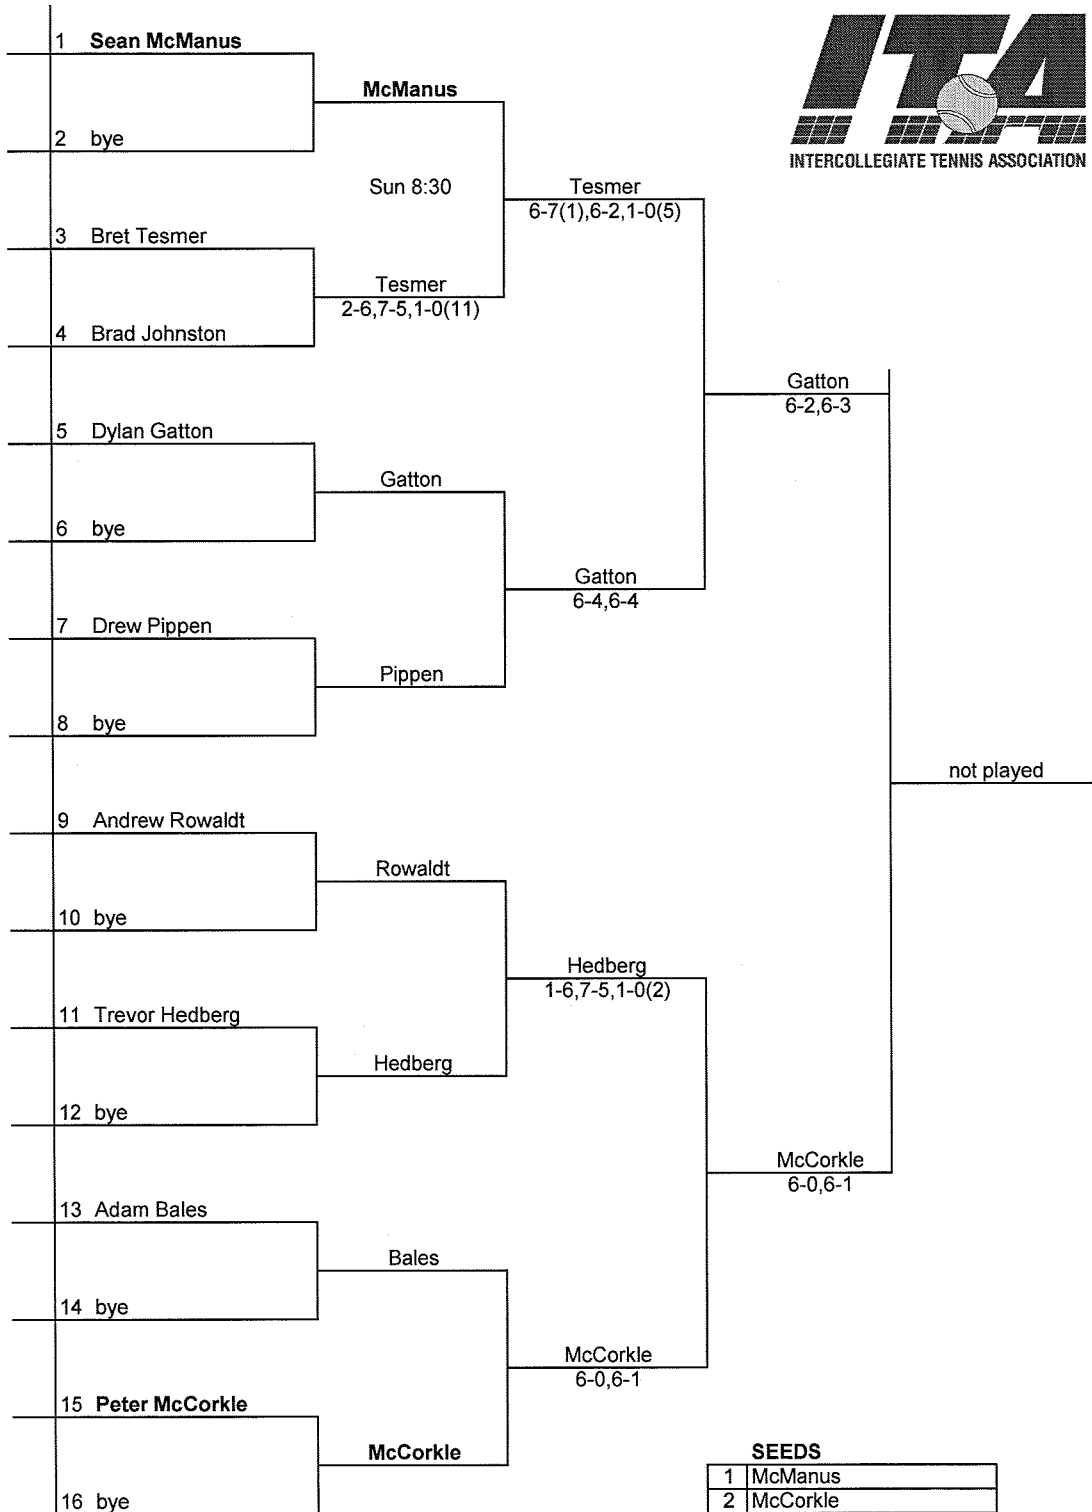

2006 ITA Collegiate Summer Circuit

Presented by the USTA

Hosted by Kansas State University * July 15-18

MENS SINGLES

| Seeds | |
|-------|---------------|
| 1 | Ryan Cope |
| 2 | Sean McManus |
| 3 | Drew Hanson |
| 4 | Bret Berryman |
| 5 | Zach Frisch |
| 6 | |
| 7 | |
| 8 | |

2006 ITA Collegiate Summer Circuit

Presented by the USTA

Hosted by Kansas State University * July 15-18
MEN'S CONSOLATION SINGLES

SEEDS

| | |
|---|----------|
| 1 | McManus |
| 2 | McCorkle |
| 3 | |
| 4 | |