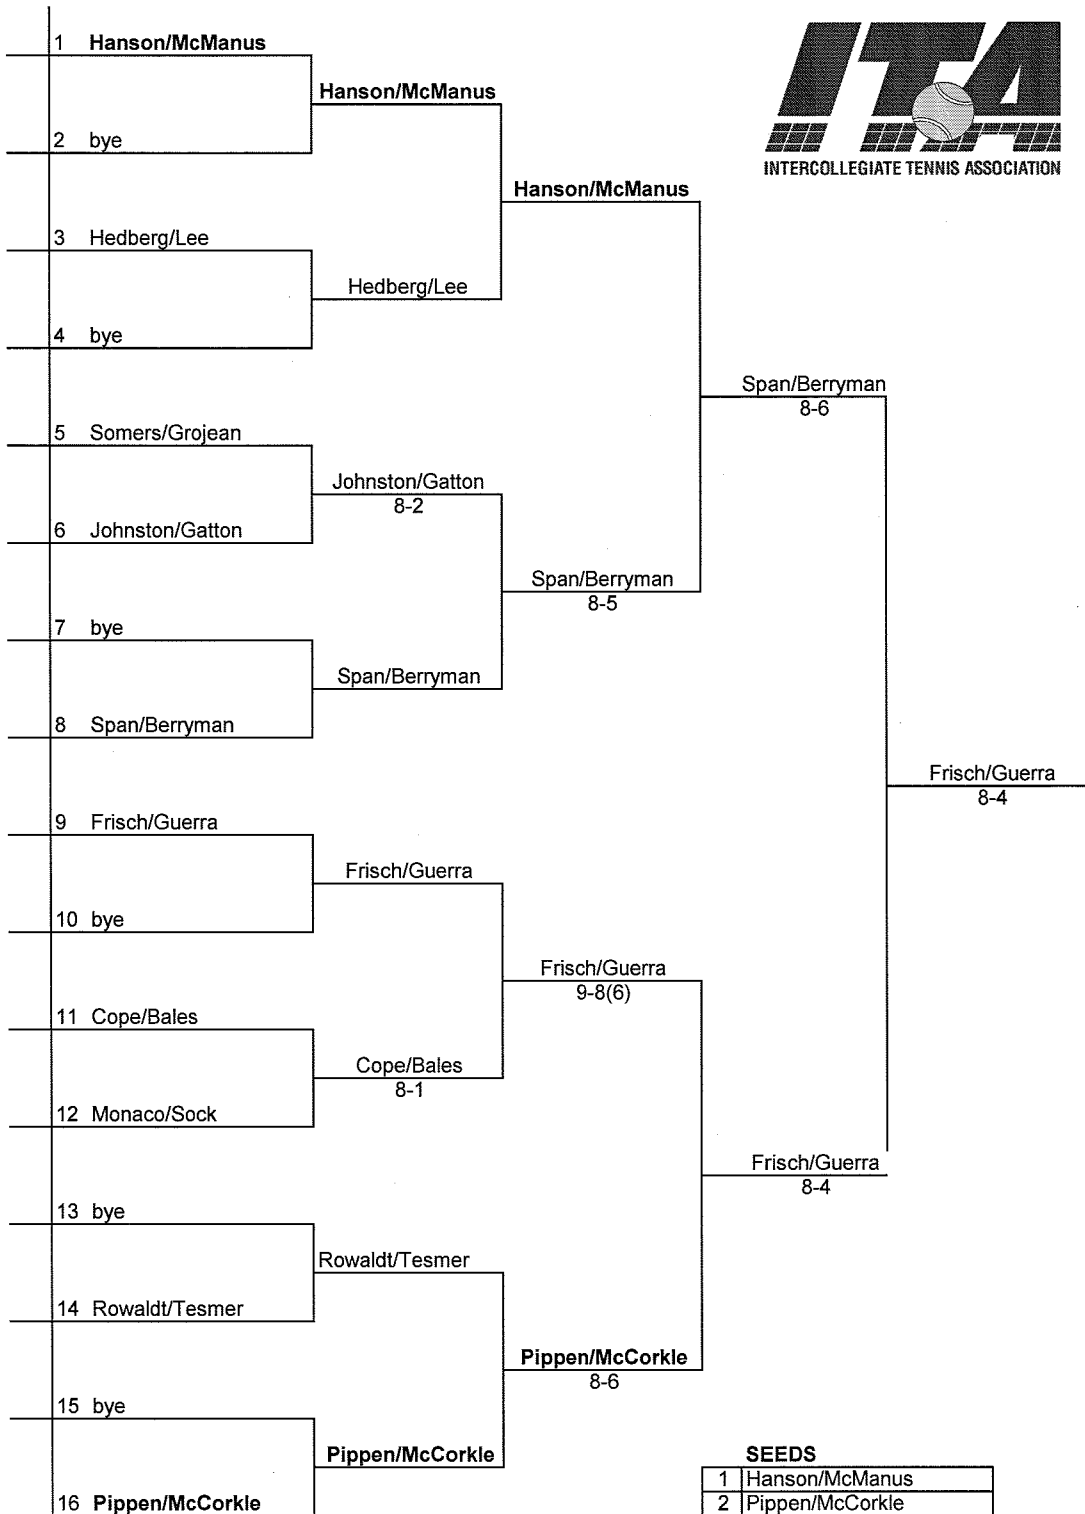

2006 ITA Collegiate Summer Circuit

Presented by the USTA

Hosted by Kansas State University * July 15-18

MENS SINGLES

| Seeds | |
|-------|---------------|
| 1 | Ryan Cope |
| 2 | Sean McManus |
| 3 | Drew Hanson |
| 4 | Bret Berryman |
| 5 | Zach Frisch |
| 6 | |
| 7 | |
| 8 | |

2006 ITA Collegiate Summer Circuit

Presented by the USTA

Hosted by Kansas State University * July 15-18
MEN'S CONSOLATION SINGLES

SEEDS

| | |
|---|----------|
| 1 | McManus |
| 2 | McCorkle |
| 3 | |
| 4 | |

2006 ITA Collegiate Summer Circuit

Presented by the USTA

Hosted by Kansas State University * July 15-18
MEN'S DOUBLES

SEEDS

| | |
|---|-----------------|
| 1 | Hanson/McManus |
| 2 | Pippen/McCorkle |
| 3 | |
| 4 | |