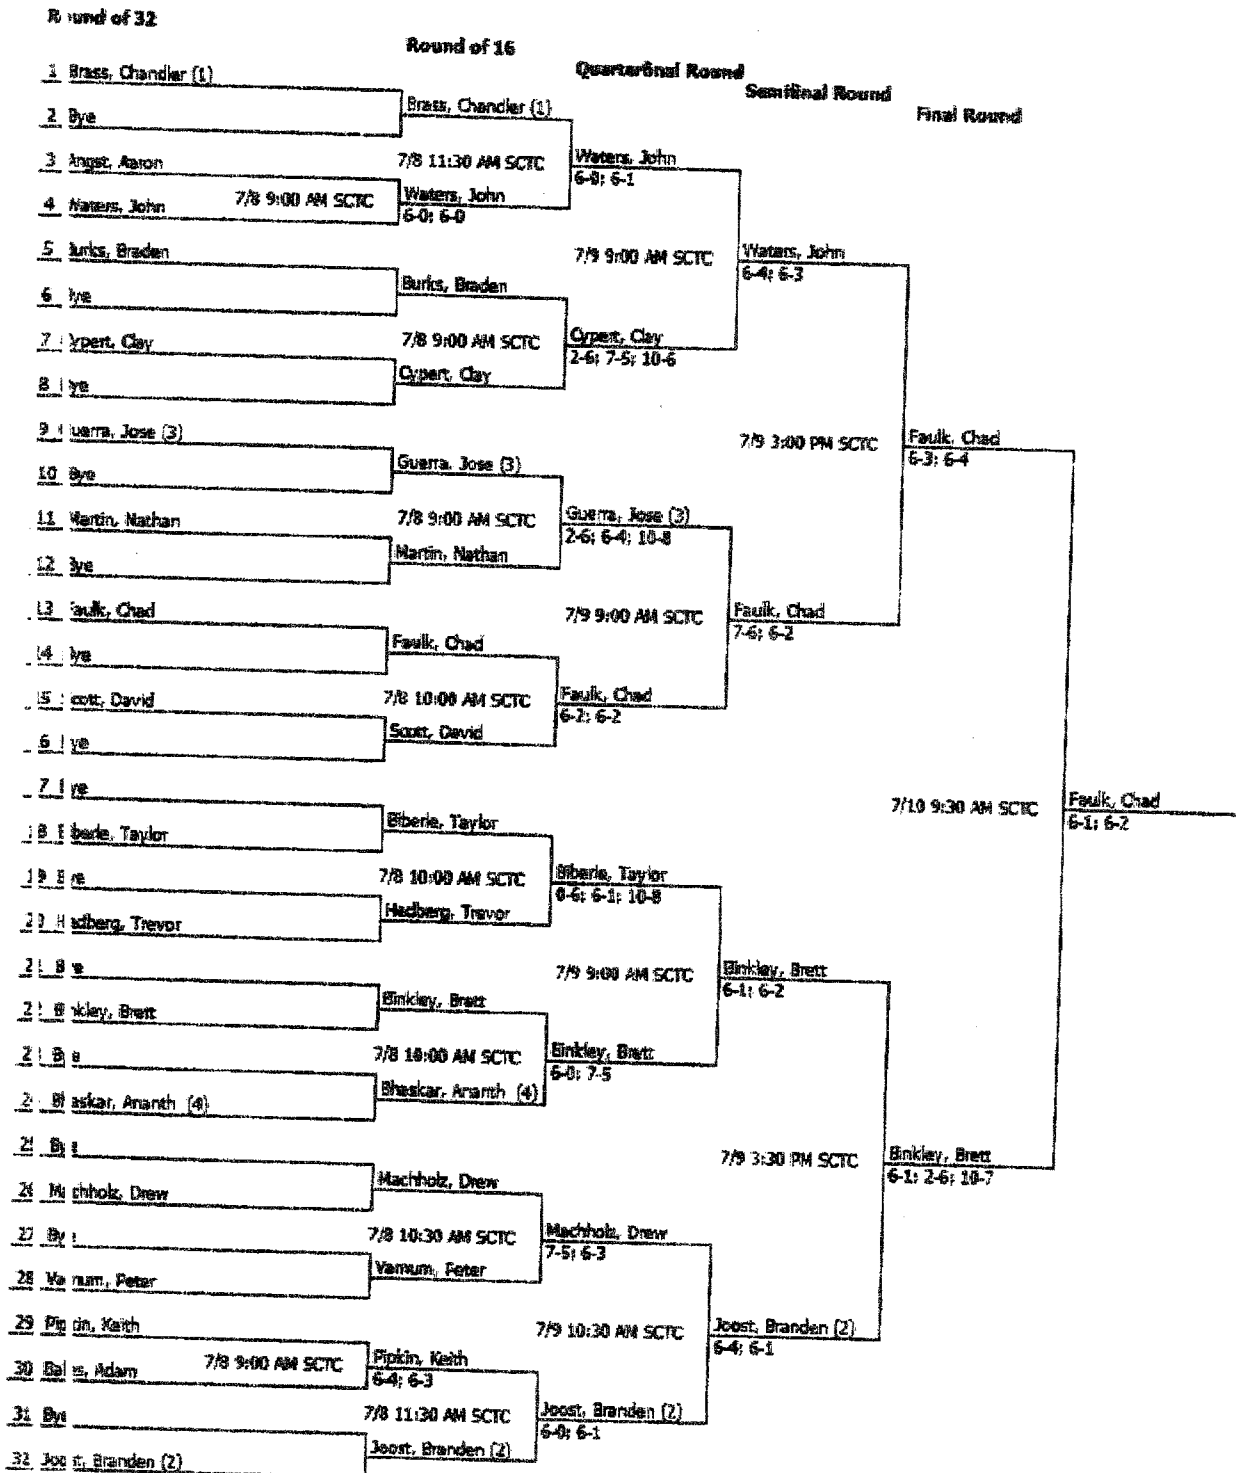

ITA SUMMER CIRCUIT (-2)
Summer Circuit- Womens

JTA SUMMER CIRCUIT (-2) Summer Circuit- Womens

ITF SUMMER CIRCUIT (-2)
ITF Summer Circuit - Mens

ITA SUMMER CIRCUIT (-2)
ITA Summer Circuit

ITF SUMMER CIRCUIT (-2) ITF Women's Circuit Doubles

Round of 16

**ITA SUMMER CIRCUIT (-2)
ITA Men's Circuit Doubles**