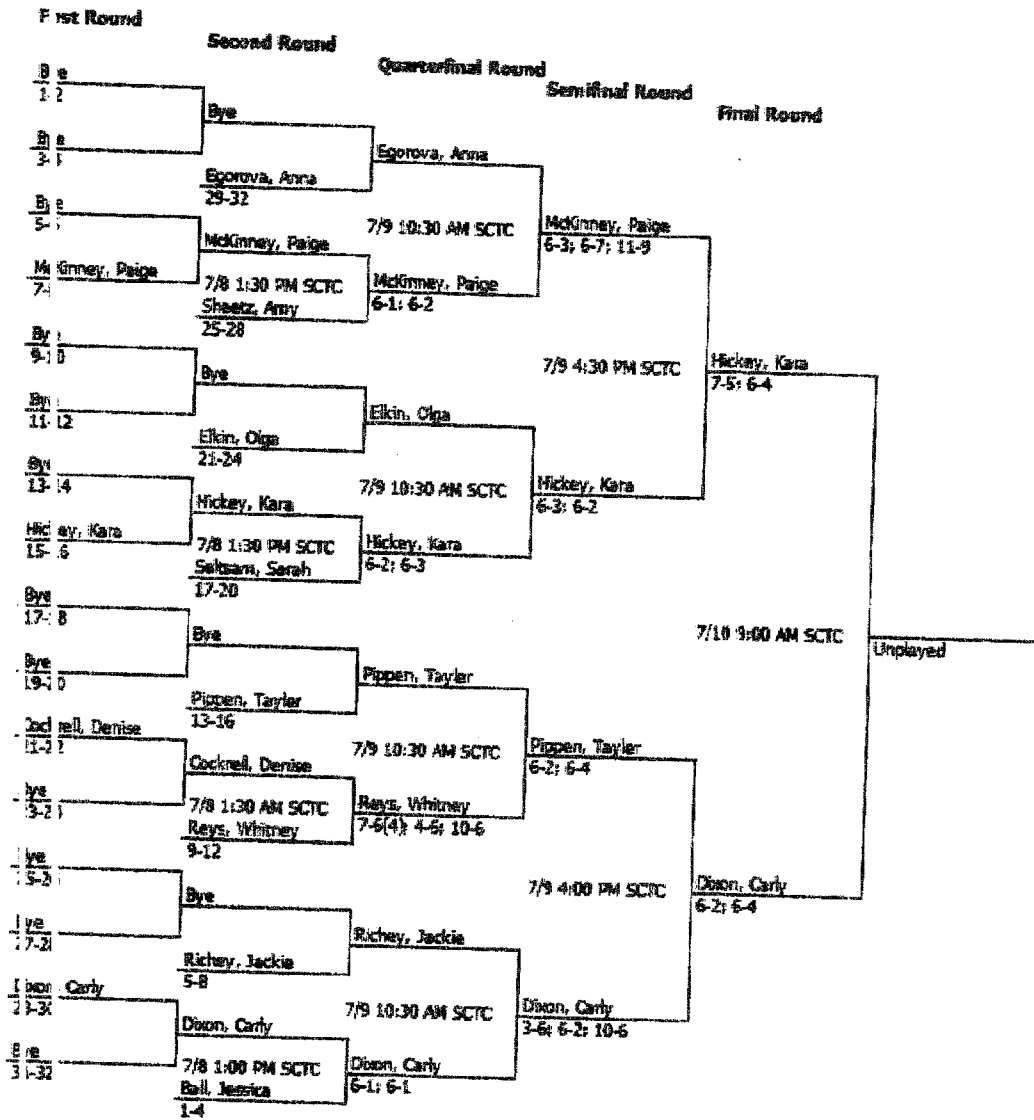

ITA SUMMER CIRCUIT (-2)
Summer Circuit- Womens

JTA SUMMER CIRCUIT (-2) Summer Circuit- Womens

ITF SUMMER CIRCUIT (-2)
ITF Summer Circuit - Mens

ITA SUMMER CIRCUIT (-2)
ITA Summer Circuit

ITF SUMMER CIRCUIT (-2) ITF Women's Circuit Doubles

Round of 16

**ITA SUMMER CIRCUIT (-2)
ITA Men's Circuit Doubles**