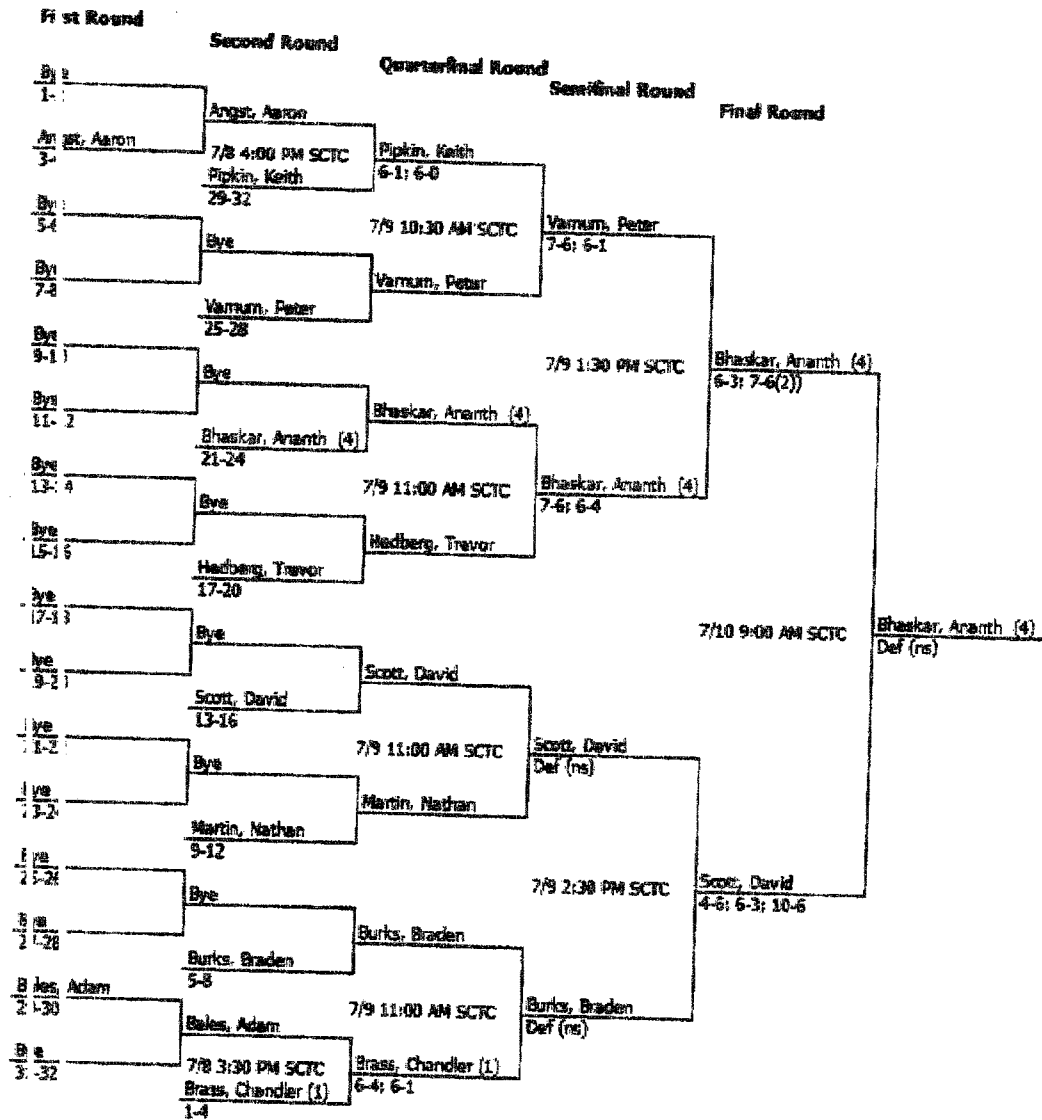

ITA SUMMER CIRCUIT (-2)
Summer Circuit- Womens

JTA SUMMER CIRCUIT (-2) Summer Circuit- Womens

ITF SUMMER CIRCUIT (-2)
ITF Summer Circuit - Mens

ITA SUMMER CIRCUIT (-2)
ITA Summer Circuit

ITF SUMMER CIRCUIT (-2) ITF Women's Circuit Doubles

Round of 16

**ITA SUMMER CIRCUIT (-2)
ITA Men's Circuit Doubles**