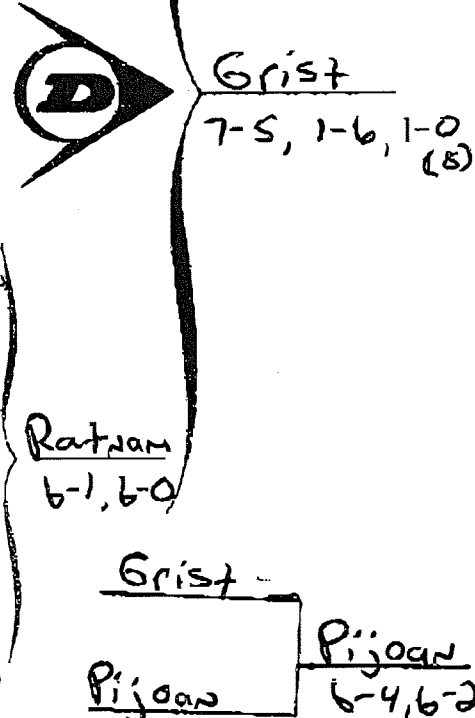

Tournament Manager

Official Referee

Location Brown University Event Men's Singles - Top Half
 Date 7/15-7/18 Tournament ITA Summer Circuit

Name	First Round	Second Round	Third Round	Fourth Round	Seeded Players
1. Arthur Velnik		Velnik			1. Velnik, Arthur
2. bye			Evenden		2. Pijoan, Marc
3. Benjamin Evenden		Evenden	default		3. Ratnam, Basu
4. Barak Sky		6-1, 6-1		Liebman	4. Kane, Todd
5. bye				6-0, 6-3	5. Santoro, Thomas
6. Daniel Verhave		Verhave	Liebman		6. Kohli, Saavnabh
7. Marc Cohen			6-4, 6-2		7. McGaughey, Steven
8. Matthew Liebman		Liebman			8.
9. Noah Gardner		6-0, 1-0 ret.			
10. bye		Gardner			
11. Sam Bitetti			Bitetti		
12. Gal Horovits		Bitetti	6-3, 7-5		
13. Will Grist		6-2, 4-6, 1-0 (u)		Grist	
14. Kevin Walsh		Grist		6-4, 6-0	
15. bye			Grist		
16. Matt Gross		Gross	6-3, 6-1		
17. Thomas Santoro		Santoro			
18. bye			Santoro		
19. Eric Bratt		Bratt	6-2, 7-5		
20. Michael Palumbo		7-6 (u), 6-4		Gross	
21. Tzuo Hanu Law		Law		6-3, 4-6, 10-8	
22. Peder Nichols		6-0, 6-1	A. Gross		
23. Adam Gross		Gross	6-3, 6-3		
24. bye					
25. Shane Paymo		Baggio			
26. Robert Baggio		6-0, 6-2	Baggio		
27. James Crystal			6-3, 6-2		
28. Mark Malloy		Malloy			
29. Eliot Jia		6-4, 6-1		Ratnam	
30. Moritz Koening		Jia		def. inj	
31. bye		6-3, 7-6 (u)			
32. Rishi Ratnam		Ratnam	6-7 (u), 6-2, 1-0 (u)		