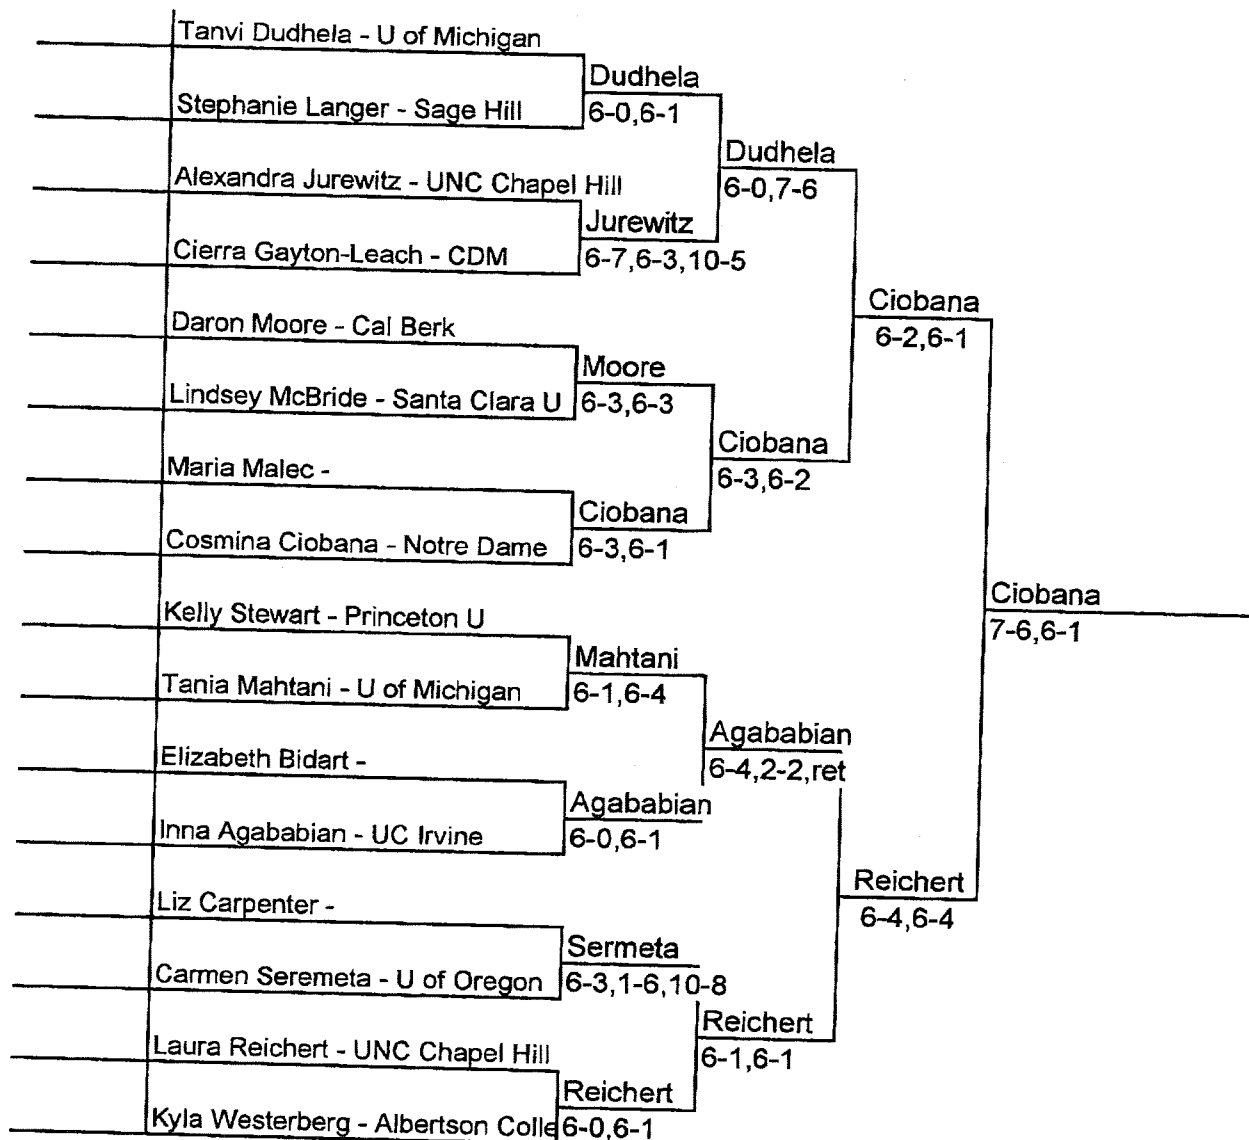

WOMEN'S SINGLES

Balboa Bay Club Racquet Club
Newport Beach, CA

Round of 16 to Finals

WOMEN'S SINGLES

LAST CHANCE DRAW

Consolation Draw

1	Kathrine Malec -			
2	bye	Malec		
3	Jordan Munster -		Malec	
4	bye	Munster	def	
5	Ashley Adams - Sage Hill			Esquivel
6	bye	Adams		6-1,6-3
7	bye		Esquivel	
8	Michelle Esquivel - Concordia Irvine	Esquivel	6-2,6-1	
9	Emma Shapiro - UC Davis			Gayton-Leach
10	Jennifer Kaswick - Pitzer Colleg	Shapiro		6-1,6-1
11	bye		Malec	
12	Maria Malec -	Malec	6-2,5-7,10-5	
13	bye			Gayton-Leach
14	Ciera Gayton-Leach - CDM	Gayton-Leach		6-2,3-6,10-6
15	Syliva Tang -		Gayton-Leach	
16	Jocelyn Jensen - BYU	Jensen	6-0,6-0