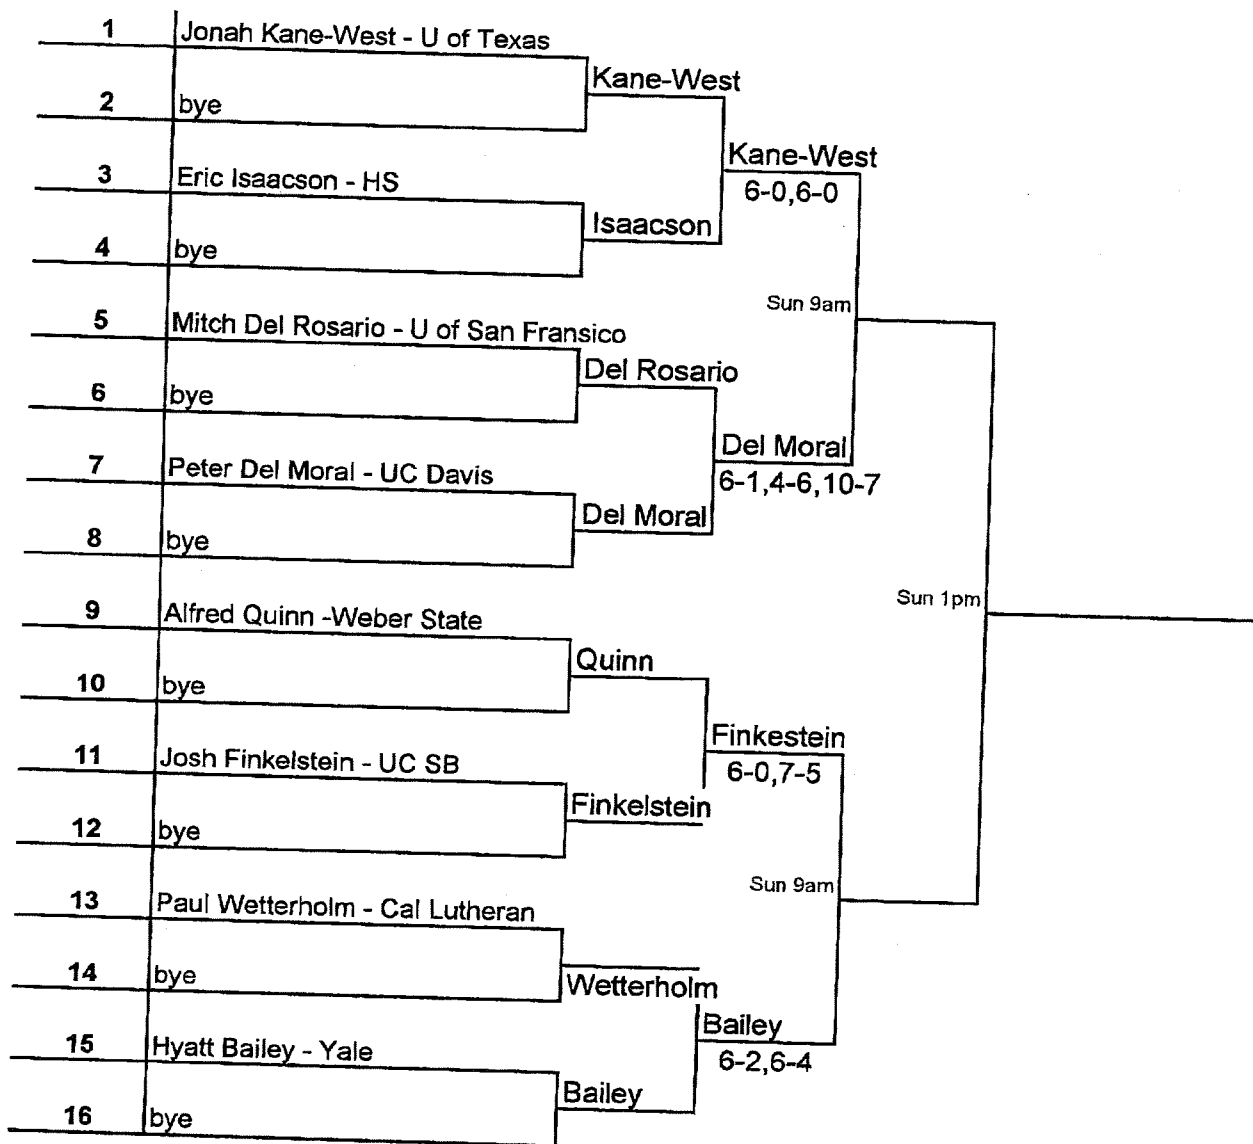

MEN'S SINGLES

Balboa Bay Club Racquet Club
Newport Beach, CA

FIRST QUARTER

MEN'S SINGLES

17	Jeff Zeller - Stanford		
18	John Picken - PAU	Zeller	
19	Martin Park - HS	def	
20	Stefan McKinney - Midwestern S	Park	Zeller 6-1,6-1
21	John Games - Cal Lutheran	def	Sun 9am
22	Jeff Maghina - Glendale CC	Maghina	
23	Alex Edstrom - UC SD	6-4,6-3	Maghina 7-5,6-2
24	Bret Thacher - Williams College	Edstrom	
25	Kevin McQuade - Santa Clara	6-2,3-6,10-5	Sun 1pm
26	Ross DeChant - Scottsdale CC	McQuade	
27	Vasileios Psyrras - Vanguard U	6-2,6-1	Psyrras 6-1,7-6
28	Forest Hunt	Psyrras	
29	Scott Hoehnstein - UC SB	6-0,6-2	Sun 9am
30	Sebastian Seranos - E Tenn State	Seranos	
31	Antonrio Hartmann - PAU	6-3,6-3	Seranos 6-4,6-4
32	Leif Sunderland - UCLA	Sunderland	
		def	

THIRD QUARTER

MEN'S SINGLES

FOURTH QUARTER

MEN'S SINGLES

Balboa Bay Club Racquet Club
Newport Beach, CA

Jonah Kane-West - U of Texas				
Peter Del Moral - UC Davis	Kane-West			
	6-3,6-3			
Josh Finkelstein - UC SB	Kane-West			
	7-6,6-2			
Hyatt Bailey - Yale	Bailey			
	6-4,2-6,10-7			
Jeff Zeller - Stanford			Kane-West	
			6-1,6-4	
Jeff Maghina - Glendale CC	Zeller			
	6-0,6-1			
Vasileios Payrras - Vanguard U	Zeller			
	7-6,4-6,10-2			
Sebastion Seranos - E Tenn State	Seranos			
	7-6,6-1			
Artem Fatkhiev - Azuza Pacific			Muller	
			6-4,6-1	
Bryan Brogan - Santa Clara U	Fatkhiev			
	7-6,6-4			
Shan Sondhu - U of Virginia	Muller			
	6-3,6-3			
Blake Muller - Stanford	Muller			
	7-5,6-3			
Max Taylor - UC SB			Muller	
			6-1,6-2	
Kyle Erickson - Cal Poly SLO	Taylor			
	6-4,7-5			
Greg Jackson - Fresno State	Jackson			
	6-0,6-4			
Ryan Sandburg - Bucknell	Jackson			
	6-2,7-6			