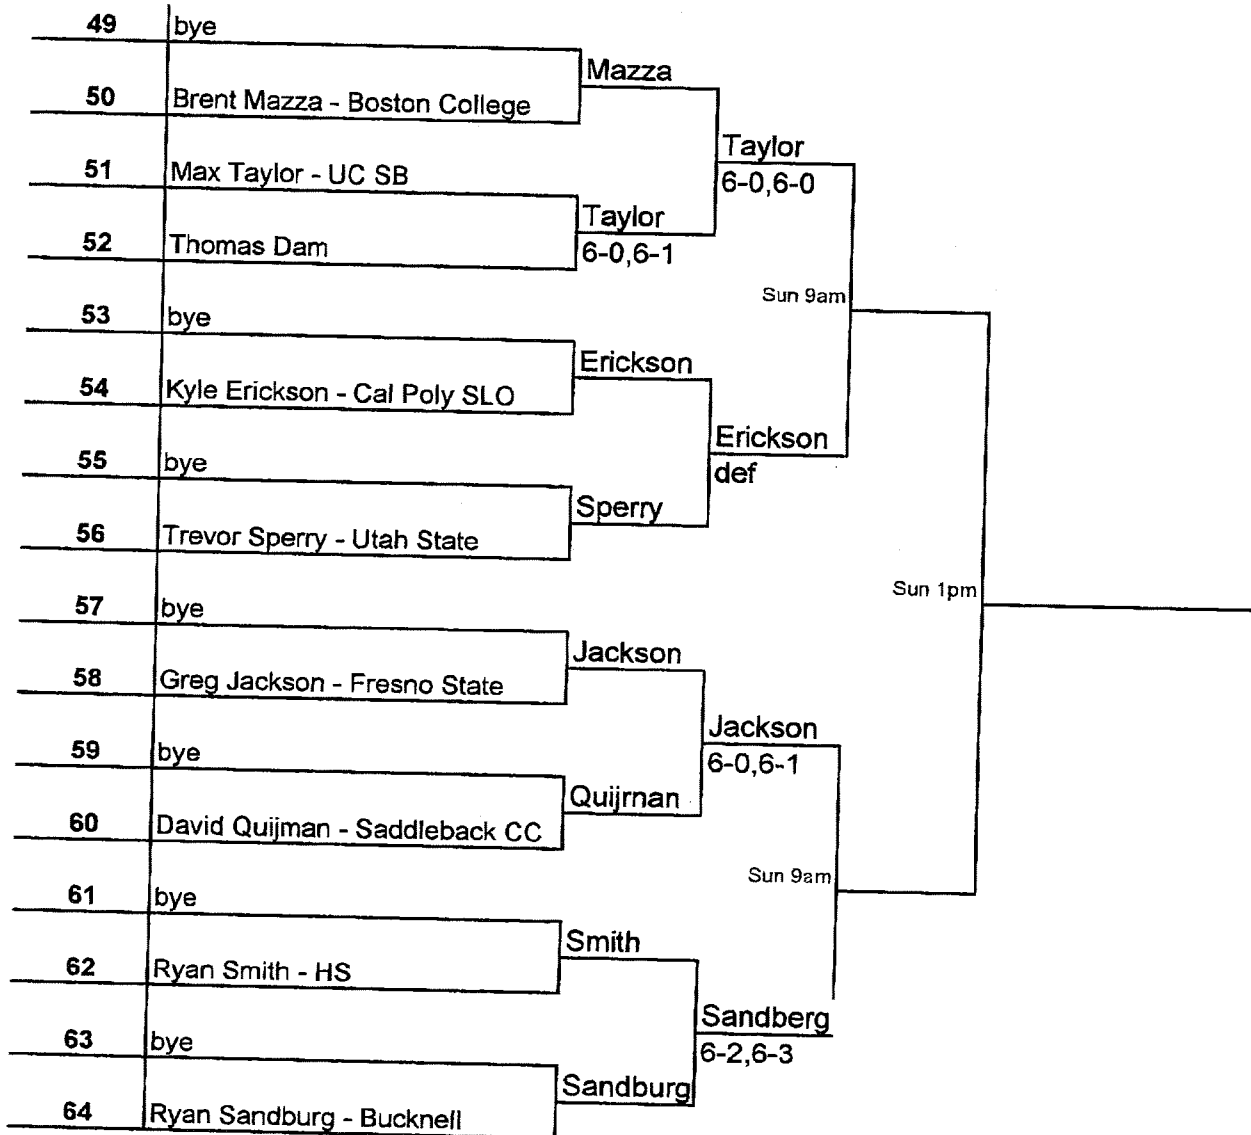

SECOND QUARTER

MEN'S SINGLES

33	Sam Wagner - Boston College			
34	James Smith - Southwestern CC	Wagner		
		6-4,7-6		
35	Artem Satkhiev - Azuza Pacific	Fatkhiev		
		def		
36	Grant Robertson - US SB	Fatkhiev		
		7-6,6-3		
37	Ryan Lassila - Cal Lutheran		Sun 9am	
38	Bryan Brogan - Santa Clara	Brogan		
		6-1,6-2		
39	Alex Kruger-Wyman	Brogan		
		4-6,6-4,10-6		
40	Chris Col Hunt	Kruger-Wyman		
		6-2,6-1		
41	Shan Sondhu - U of Virginia		Sun 1pm	
42	Danny Woodard - Ventura CC	Sondhu		
		6-3,6-1		
43	Matt Whitney -Scottsdale CC	Sondhu		
		6-3,6-1		
44	Torin Ching - U of San Fransico	Ching		
		6-0,6-0		
45	Chris Wan - Occidental College		Sun 9am	
46	Daniel Escobedo - LA City CC	Escobedo		
		6-2,6-3		
47	Joseph Madoo - Cal Poly Pomona	Muller		
		6-0,6-1		
48	Blake Muller - Stanford	Muller		
		6-1,6-0		

THIRD QUARTER

MEN'S SINGLES

FOURTH QUARTER

MEN'S SINGLES

Balboa Bay Club Racquet Club
Newport Beach, CA

Jonah Kane-West - U of Texas				
Peter Del Moral - UC Davis	Kane-West			
	6-3,6-3			
Josh Finkelstein - UC SB	Kane-West			
	7-6,6-2			
Hyatt Bailey - Yale	Bailey			
	6-4,2-6,10-7			
Jeff Zeller - Stanford			Kane-West	
			6-1,6-4	
Jeff Maghina - Glendale CC	Zeller			
	6-0,6-1			
Vasileios Payrras - Vanguard U	Zeller			
	7-6,4-6,10-2			
Sebastion Seranos - E Tenn State	Seranos			
	7-6,6-1			
Artem Fatkhiev - Azuza Pacific			Muller	
			6-4,6-1	
Bryan Brogan - Santa Clara U	Fatkhiev			
	7-6,6-4			
Shan Sondhu - U of Virginia	Muller			
	6-3,6-3			
Blake Muller - Stanford	Muller			
	7-5,6-3			
Max Taylor - UC SB			Muller	
			6-1,6-2	
Kyle Erickson - Cal Poly SLO	Taylor			
	6-4,7-5			
Greg Jackson - Fresno State	Jackson			
	6-0,6-4			
Ryan Sandburg - Bucknell	Jackson			
	6-2,7-6			