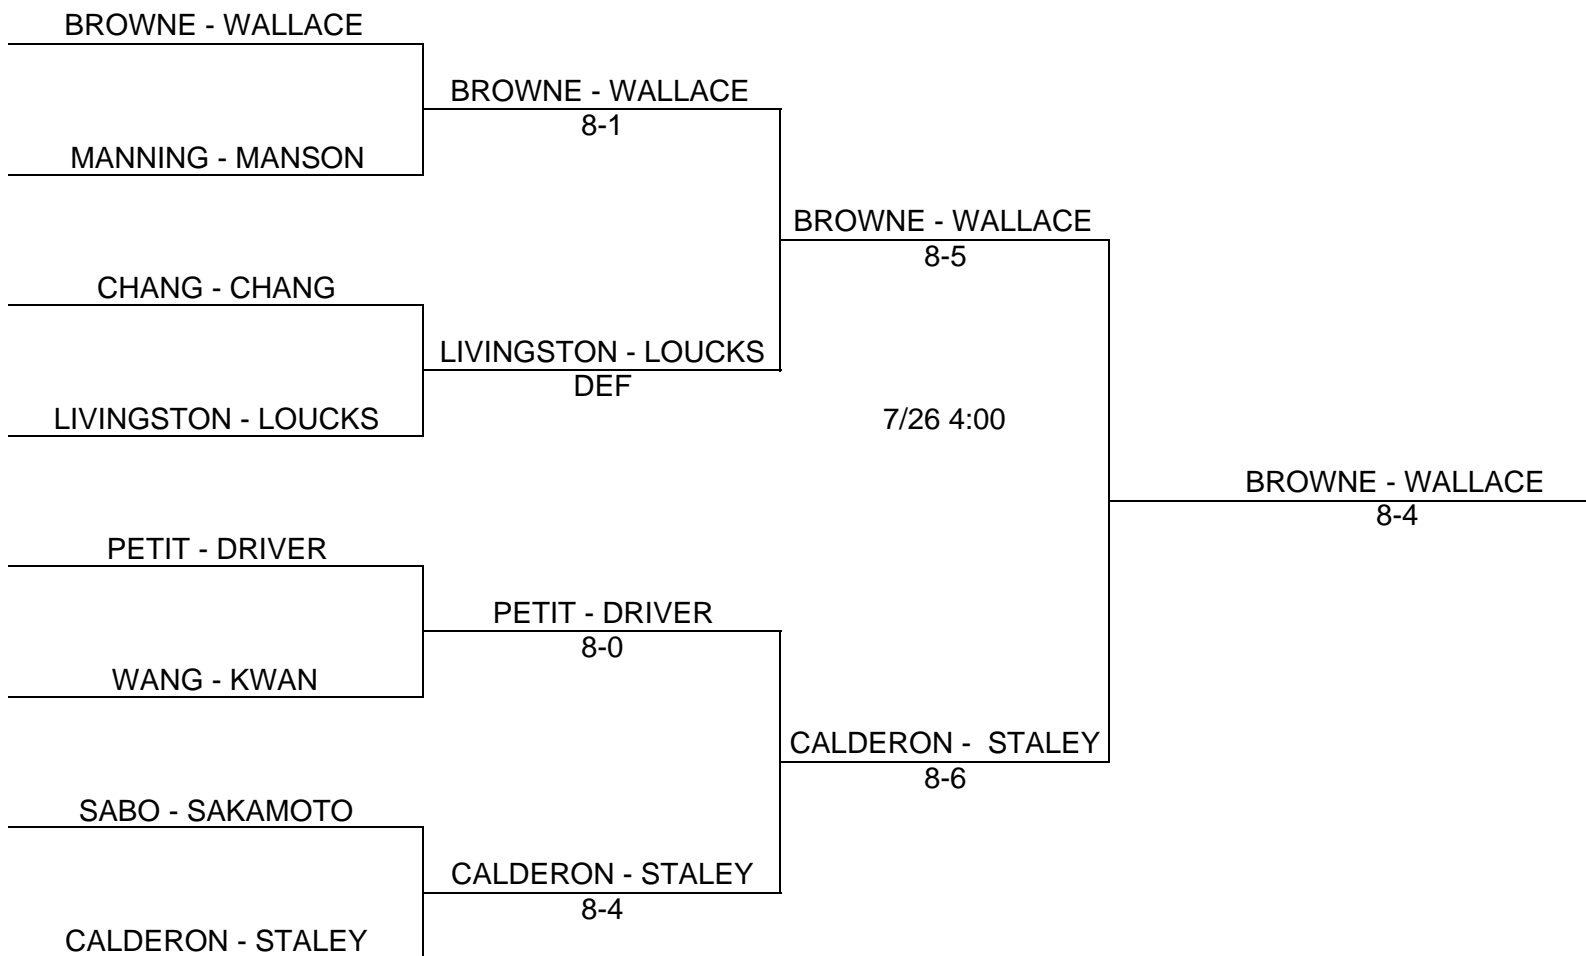

2004 ITA Summer Circuit

At Cal Poly Pomona

TOURNAMENT DIRECTORS: SANDY KRIEZEL/ ANDY ROLAND

July 24-26, 2004

MEN'S SINGLES

SEEDED PLAYERS

- 1 TYLER BROWNE
- 2 GARRET SNYDER
- 3 PATRICK BUCHANAN
- 4 DEAN WALLACE

Men's Singles

SAT 7/24

SAT 7/24

SUN 7/25

	1	TYLER BROWNE	BERK.						
	2	BYE			BROWNE				
	3	RYO SAKAMOATO	ID ST.		12:30				
8:00	4	RICHARD SABO	H. S.		SABO		BROWNE		
	5	COOPER FRATT	GONZ.		6-2 1-6 10-3		6-1 6-1		
9:30	6	TIM KPULUN	J. C.						
	7	JUSTIN GREEN	APU		KPULUN				
9:30	8	WHIT LIVINGSTON			6-2 6-2		9:00		
	9	JONATHON SANCHEZ			12:30				
9:30	10	DAVIS DRIVER	U. VIR		LIVINGSTON				
	11	JOHN PETTIT	BERK.		6-3 6-0				
9:30	12	QUINN CALDERON					SUN 7/25		
	13	DANIEL CHANG	CPP		SANCHEZ		12:00		
9:30	14	CAMERON SPEARMAN			6-1 6-1				
	15	BYE			12:30				
9:30	16	PATRICK BUCHANAN	N. D.		CALDERON				
	17	DEAN WALLACE	BERK.		6-3 7-5				
	18	MARCO PINEDA	GONZ		12:30				
	19	BRIAN MANNING	U. R.		CALDERON				
8:00	20	JEFF DAS			7-5 6-4				
	21	KARTHIS REJU					9:00		
9:30	22	JESSE GOLDSMITH	GONZ		CHANG				
	23	LEE FRIEDMAN			6-3 7-5				
9:30	24	ADAM LOUCKS	USC		12:30				
	25	ALAN CHANG	CPP		BUCHANAN				
9:30	26	BEN STALEY	CLU		6-3 6-2				
	27	KEVIN SAKATA	H. S.						
9:30	28	BRUCE AIKEN	USC						
	29	KEVIN KWON	H. S.						
9:30	30	TYRONE WANG	CPP						
	31	BYE							
	32	GARRET SNYDER	U. T.						

MON 7/26
9:00

LOUCKS
7-6 6-2

SUN 7/25
12:00

LOUCKS
6-0 6-1

2004 ITA SUMMER CURCUIT

MENS DOUBLES

At Cal Poly Pomona

TOURNAMENT DIRECTORS: SANDY KRIEZEL/ ANDY ROLAND

July 24-26, 2004

7/25/2004 4:30

7/26/2004 2:30