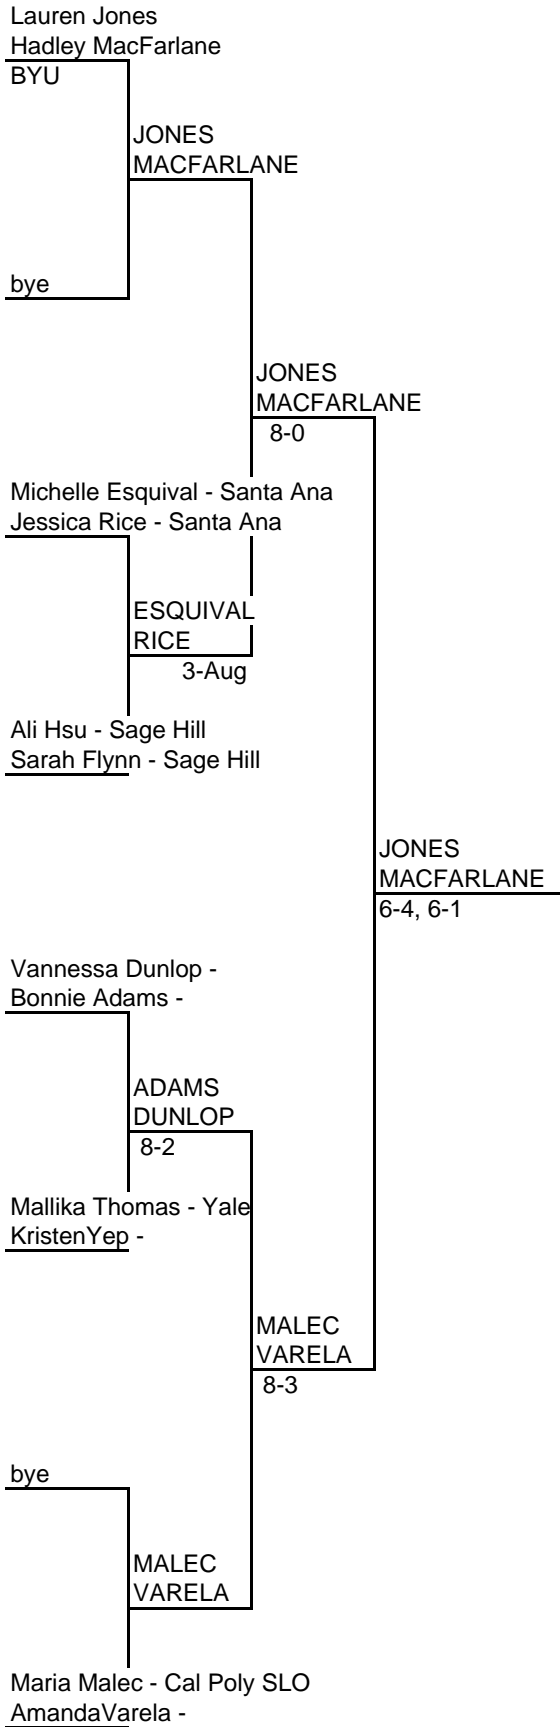

2004 West Region ITA Collegiate Summer Circuit Women's Doubles

Mission Viejo Country Club
July 10-12, 2004