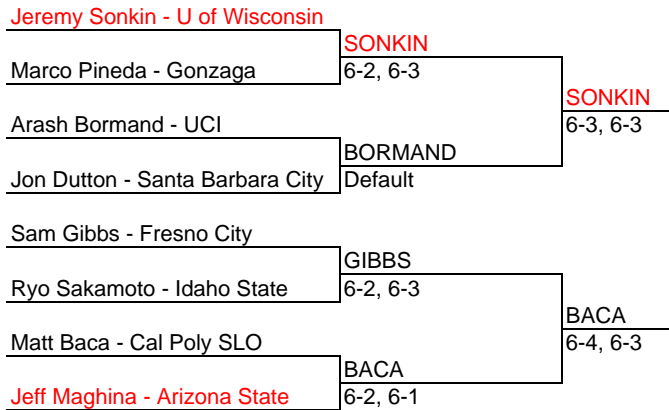

2004 West Region ITA Collegiate Summer Circuit

Men's Singles

July 10-12, 2004

Mission Viejo

Ashwat Sarohia - Princeton

1. Sarohia - Princeton
2. Sumil Menon - USC
3. Sonkin - Wisconsin
4. Browne - UC Berkeley
5. Snyder - Texas
6. Maghema- ASU
7. Young - Utah State
8. Friedman - Emory

WALLACE
6-1, 6-4

2004 West Region ITA Collegiate Summer Circuit

Men's Doubles

Mission Viejo Country Club

July 10-12, 2004

Samil Menon - USC
Lee Friedman - Emery

Memon
Friedman

bye