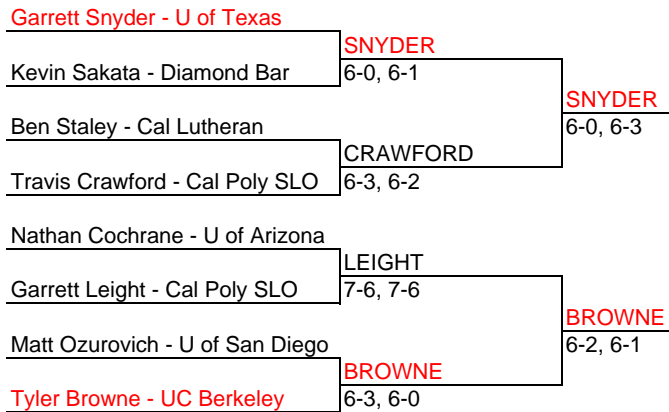

2004 West Region ITA Collegiate Summer Circuit

Men's Singles

July 10-12, 2004

Mission Viejo

Ashwat Sarohia - Princeton

1. Sarohia - Princeton
2. Sumil Menon - USC
3. Sonkin - Wisconsin
4. Browne - UC Berkeley
5. Snyder - Texas
6. Maghema- ASU
7. Young - Utah State
8. Friedman - Emory

WALLACE
6-1, 6-4

2004 West Region ITA Collegiate Summer Circuit

Men's Doubles

Mission Viejo Country Club

July 10-12, 2004

Samil Menon - USC
Lee Friedman - Emery

Memon
Friedman

bye