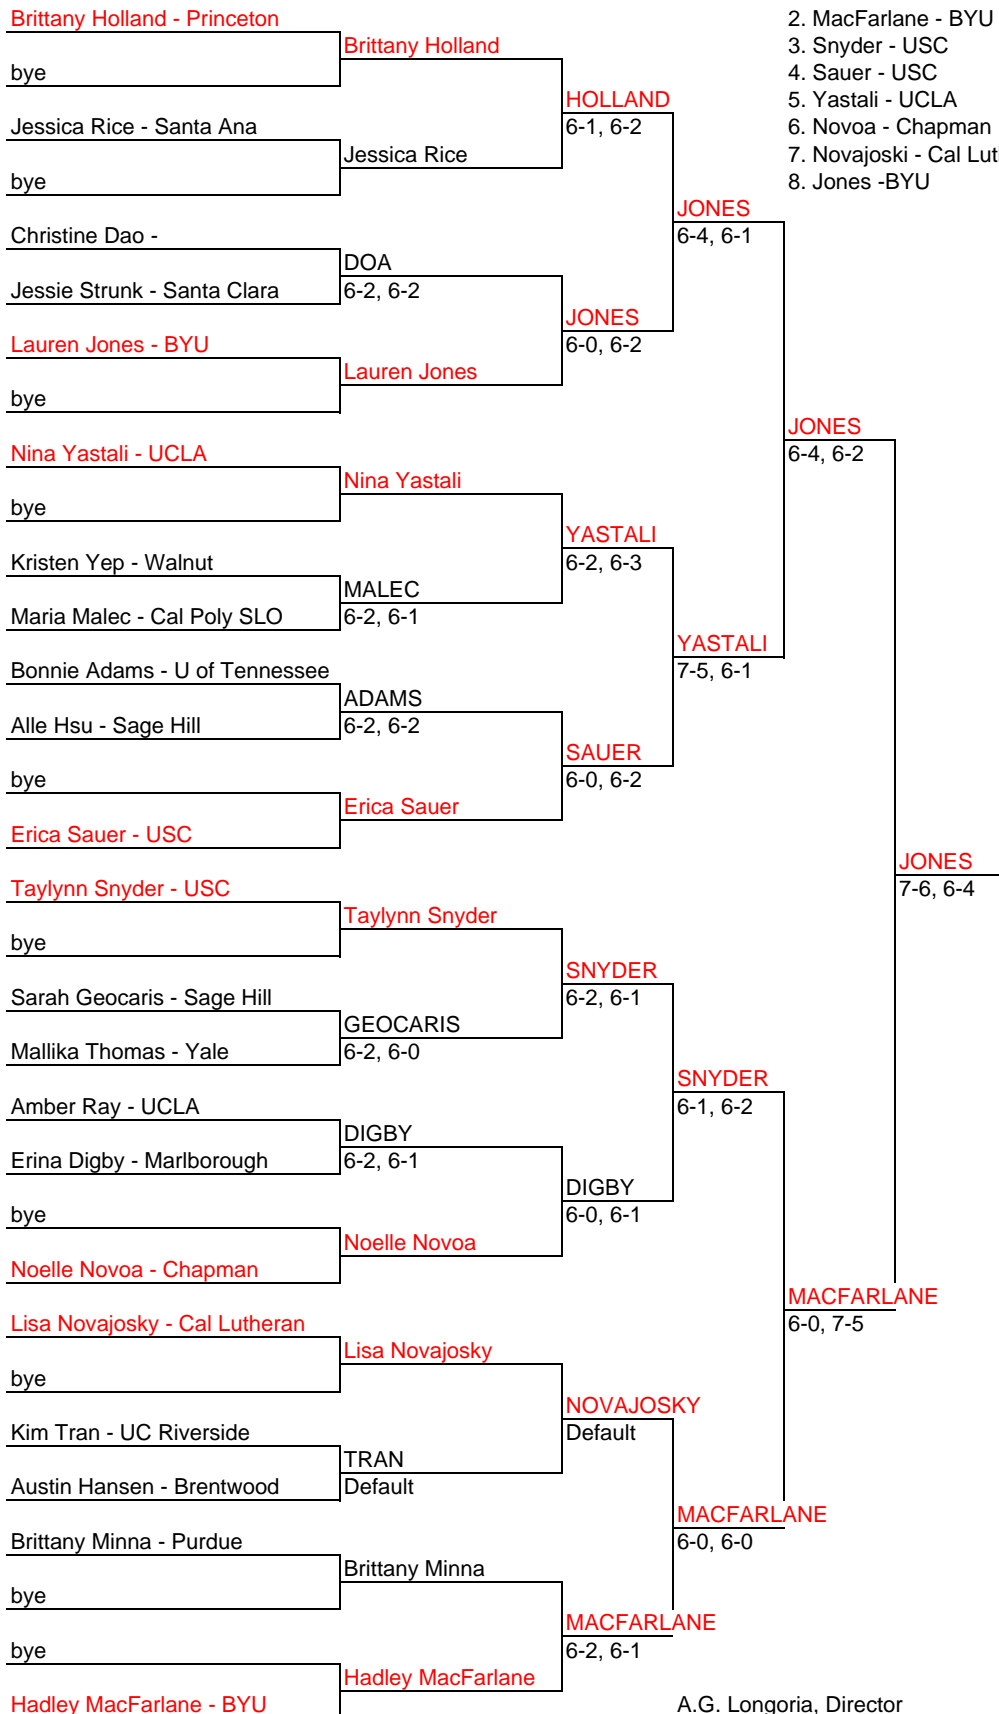

2004 West Region ITA Collegiate Summer Circuit Women's Singles

July 10-12, 2004

Mission Viejo

1. Holland - Princeton
2. MacFarlane - BYU
3. Snyder - USC
4. Sauer - USC
5. Yastali - UCLA
6. Novoa - Chapman
7. Novajoski - Cal Lutheran
8. Jones -BYU

A.G. Longoria, Director