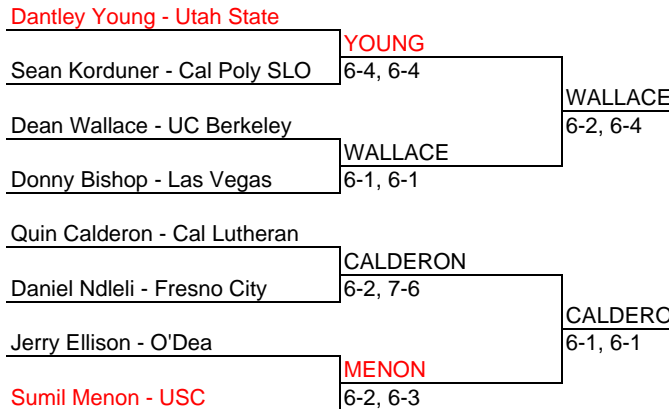

2004 West Region ITA Collegiate Summer Circuit

Men's Singles

July 10-12, 2004

Mission Viejo

Ashwat Sarohia - Princeton

1. Sarohia - Princeton
2. Sumil Menon - USC
3. Sonkin - Wisconsin
4. Browne - UC Berkeley
5. Snyder - Texas
6. Maghema- ASU
7. Young - Utah State
8. Friedman - Emory

WALLACE
6-1, 6-4

2004 West Region ITA Collegiate Summer Circuit

Men's Doubles

Mission Viejo Country Club

July 10-12, 2004

Samil Menon - USC
Lee Friedman - Emery

Memon
Friedman

bye