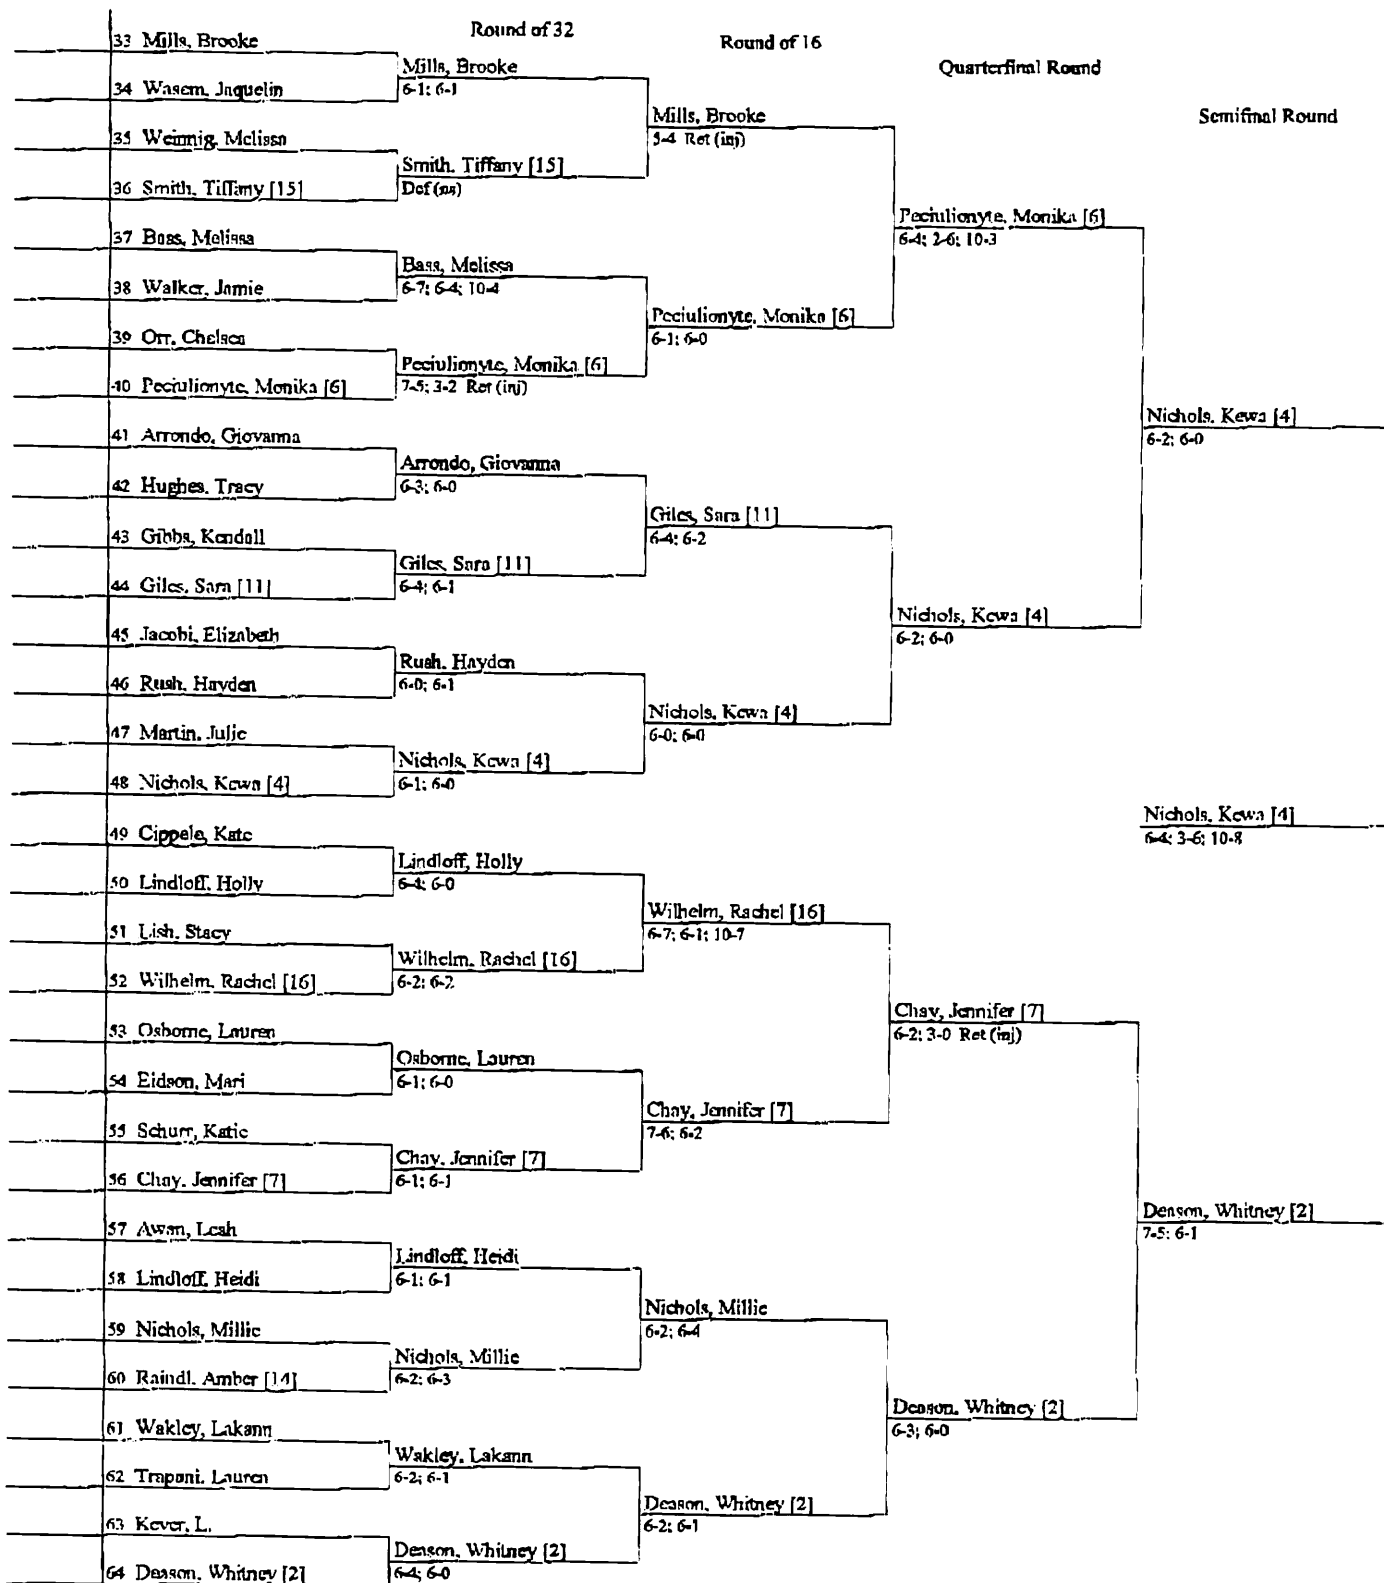

ITA Summer Circuit Week #4 UTA		Seeded Players			
Univ. of Texas - Arlington	Women's Open Singles	1. Cline, Kendall	5. Browning, Tara	9. Beesley, Summer	13. Kourim, Barbara
City/State: Arlington, TX	Section: Texas	2. Denson, Whitney	6. Peculionyte, Monika	10. Blacketer, Amy	14. Raimel, Amber
Chairman: Christian Wassmer	Referee:	3. Druss, Marissa	7. Chay, Jennifer	11. Giles, Sara	15. Smith, Tiffany
Phone: 817 272-2546	7/31/04 - 8/3/04	4. Nichols, Kewa	8. Durham, Janet	12. Keys, Erin	16. Wilhelm, Rachel
Winner: Cline, Kendall [1]					

ITA Summer Circuit Week #4 UTA

Seeded Players

Univ. of Texas - Arlington	Women's Open Singles	1. Cline, Kendall	5. Browning, Tara	9. Beesley, Summer	13. Kourim, Barbara
City/State: Arlington, TX	Section: Texas	2. Denson, Whitney	6. Peculionyte, Monika	10. Blacketer, Amy	14. Raindl, Amber
Chairman: Christian Wassmer	Referee:	3. Dusa, Marissa	7. Chay, Jennifer	11. Giles, Sara	15. Smith, Tiffany
Phone: 817 272-2546	7/31/04 - 8/3/04	4. Nichols, Kewa	8. Durham, Janet	12. Keys, Erin	16. Wilhelm, Rachel
Winner: Cline, Kendall [1]					