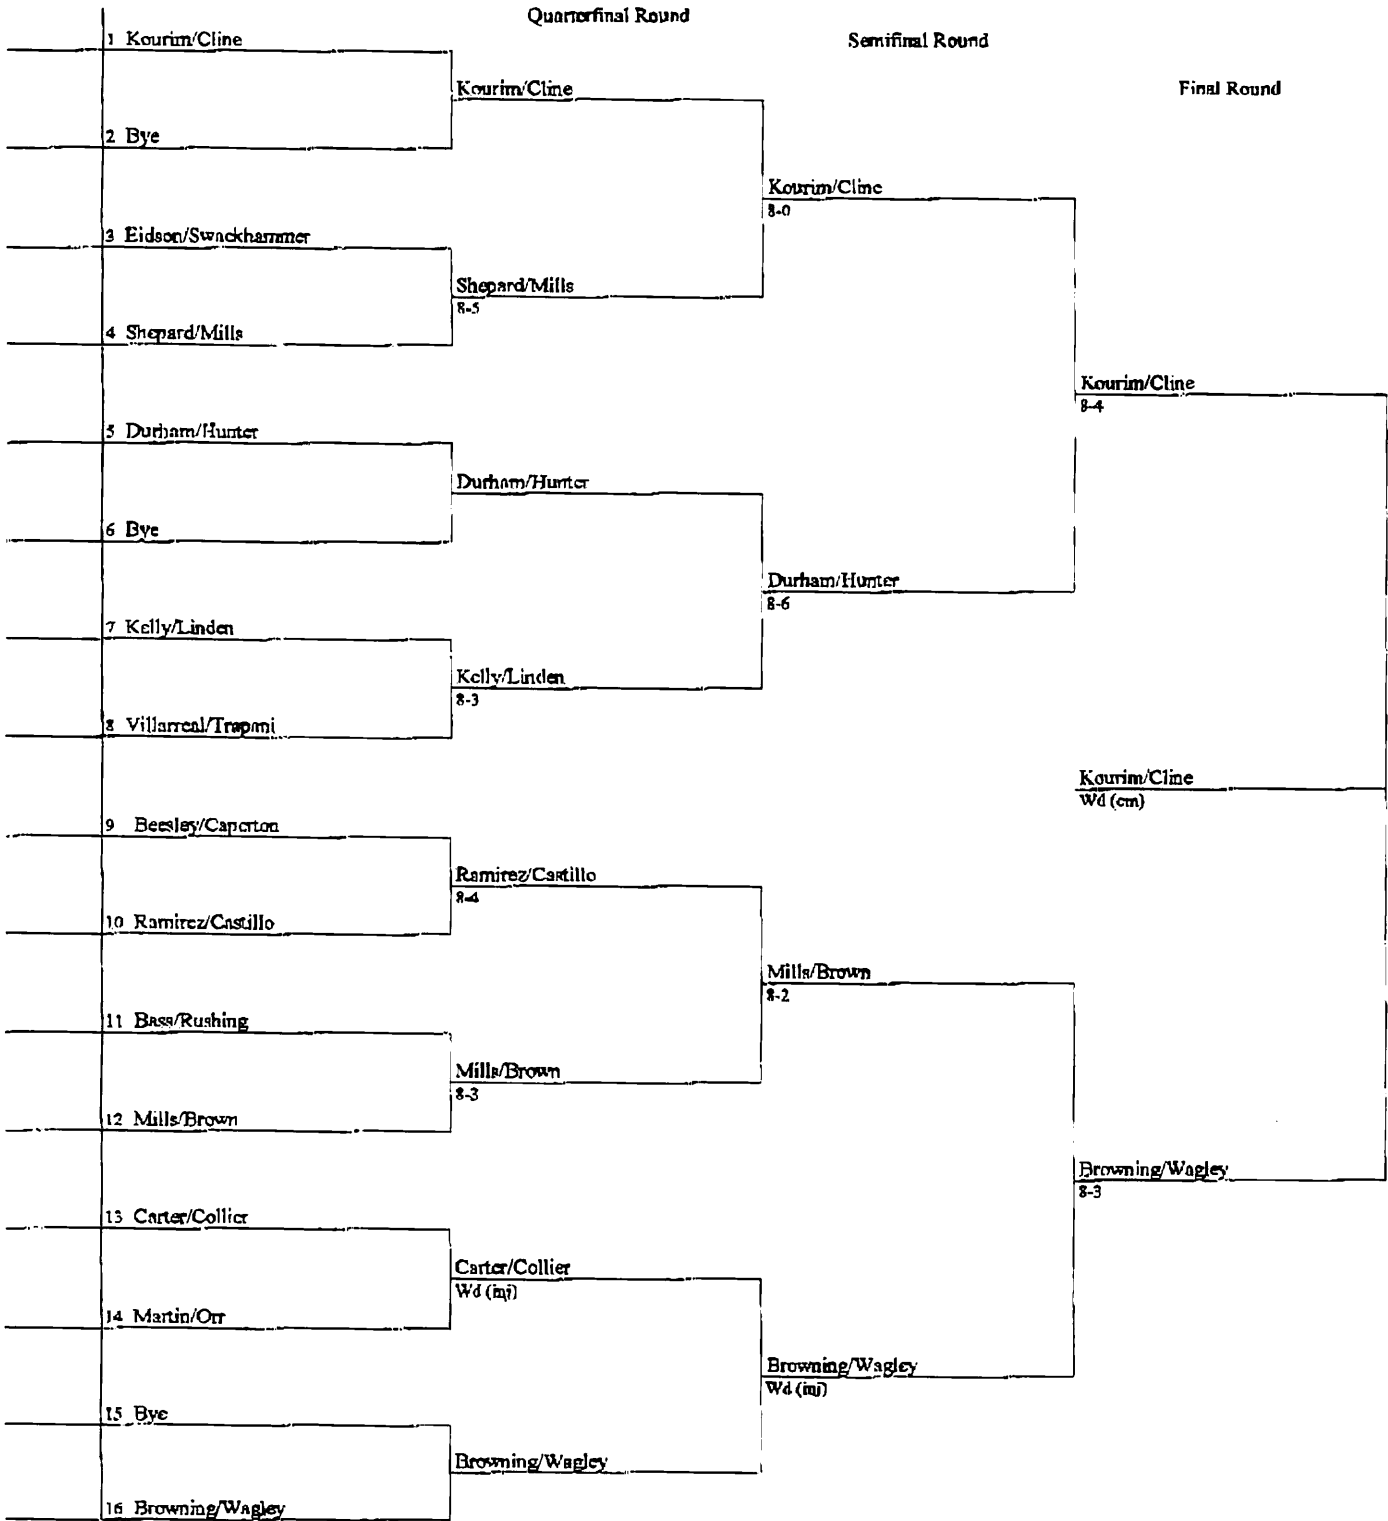

ITA Summer Circuit Week #4 UTA		Seeded Players	
Univ. of Texas - Arlington		Women's Open Doubles	
City/State: Arlington, TX		Section: Texas	
Chairman: Christian Wassmer		Referee:	
Phone: 817 272-2546		7/31/04 - 8/3/04	
Winner: Kourim/Cline