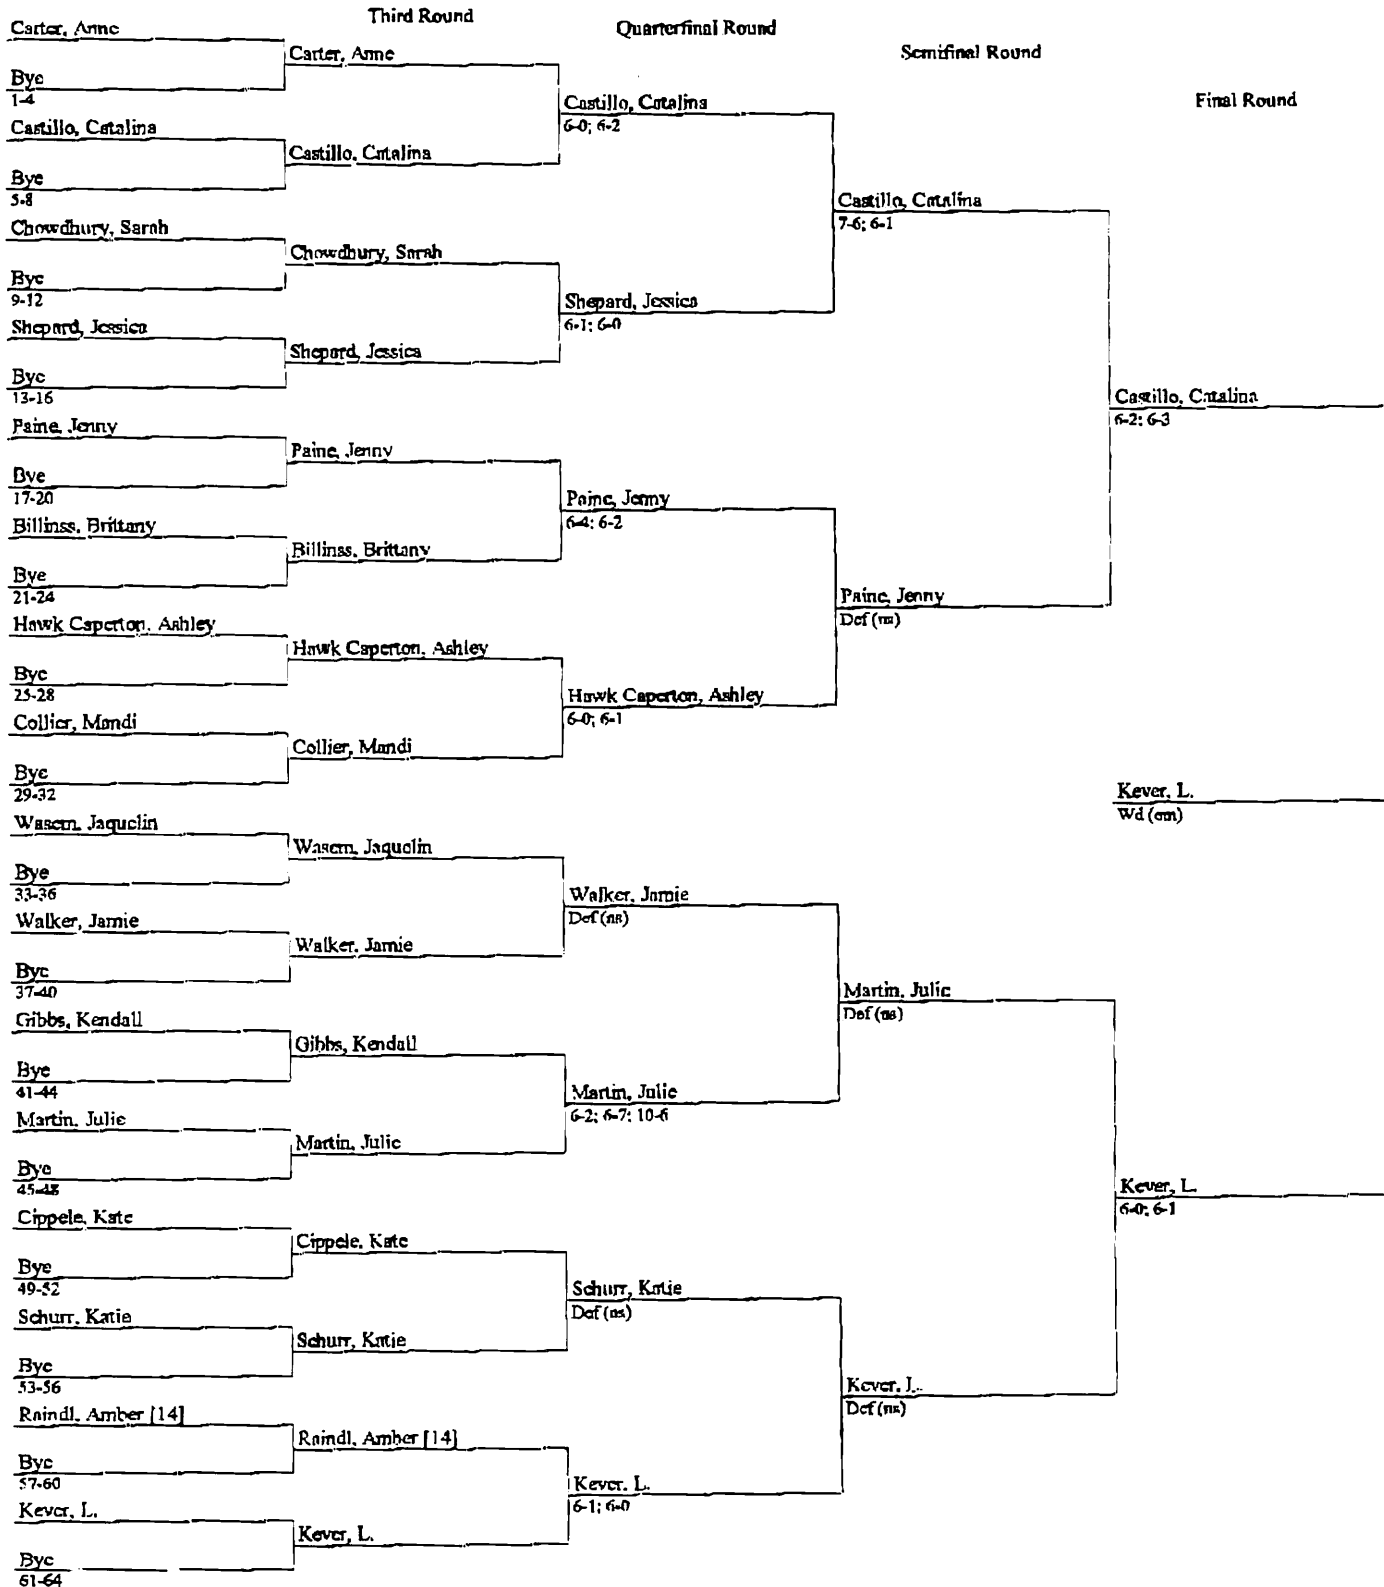

ITA Summer Circuit Week #4 UTA		Seeded Players	
Univ. of Texas - Arlington	Women's Open Singles Consolation	1. Cline, Kendall	5. Browning, Tara
City/State: Arlington, TX	Section: Texas	2. Deason, Whitney	6. Peculionyte, Monie
Chairman: Christian Wassmer	Referee:	3. Druss, Marissa	7. Clay, Jennifer
Phone: 817 272-2546	7/31/04 - 8/3/04	4. Nichols, Keva	8. Durham, Janet
			9. Beasley, Summer
			10. Blacketer, Amy
			11. Giles, Sam
			12. Keys, Erin
			13. Kourim, Barbara
			14. Raindl, Amber
			15. Smith, Tiffany
			16. Wilhelm, Rachel
			Winner: Cline, Kendall [1]