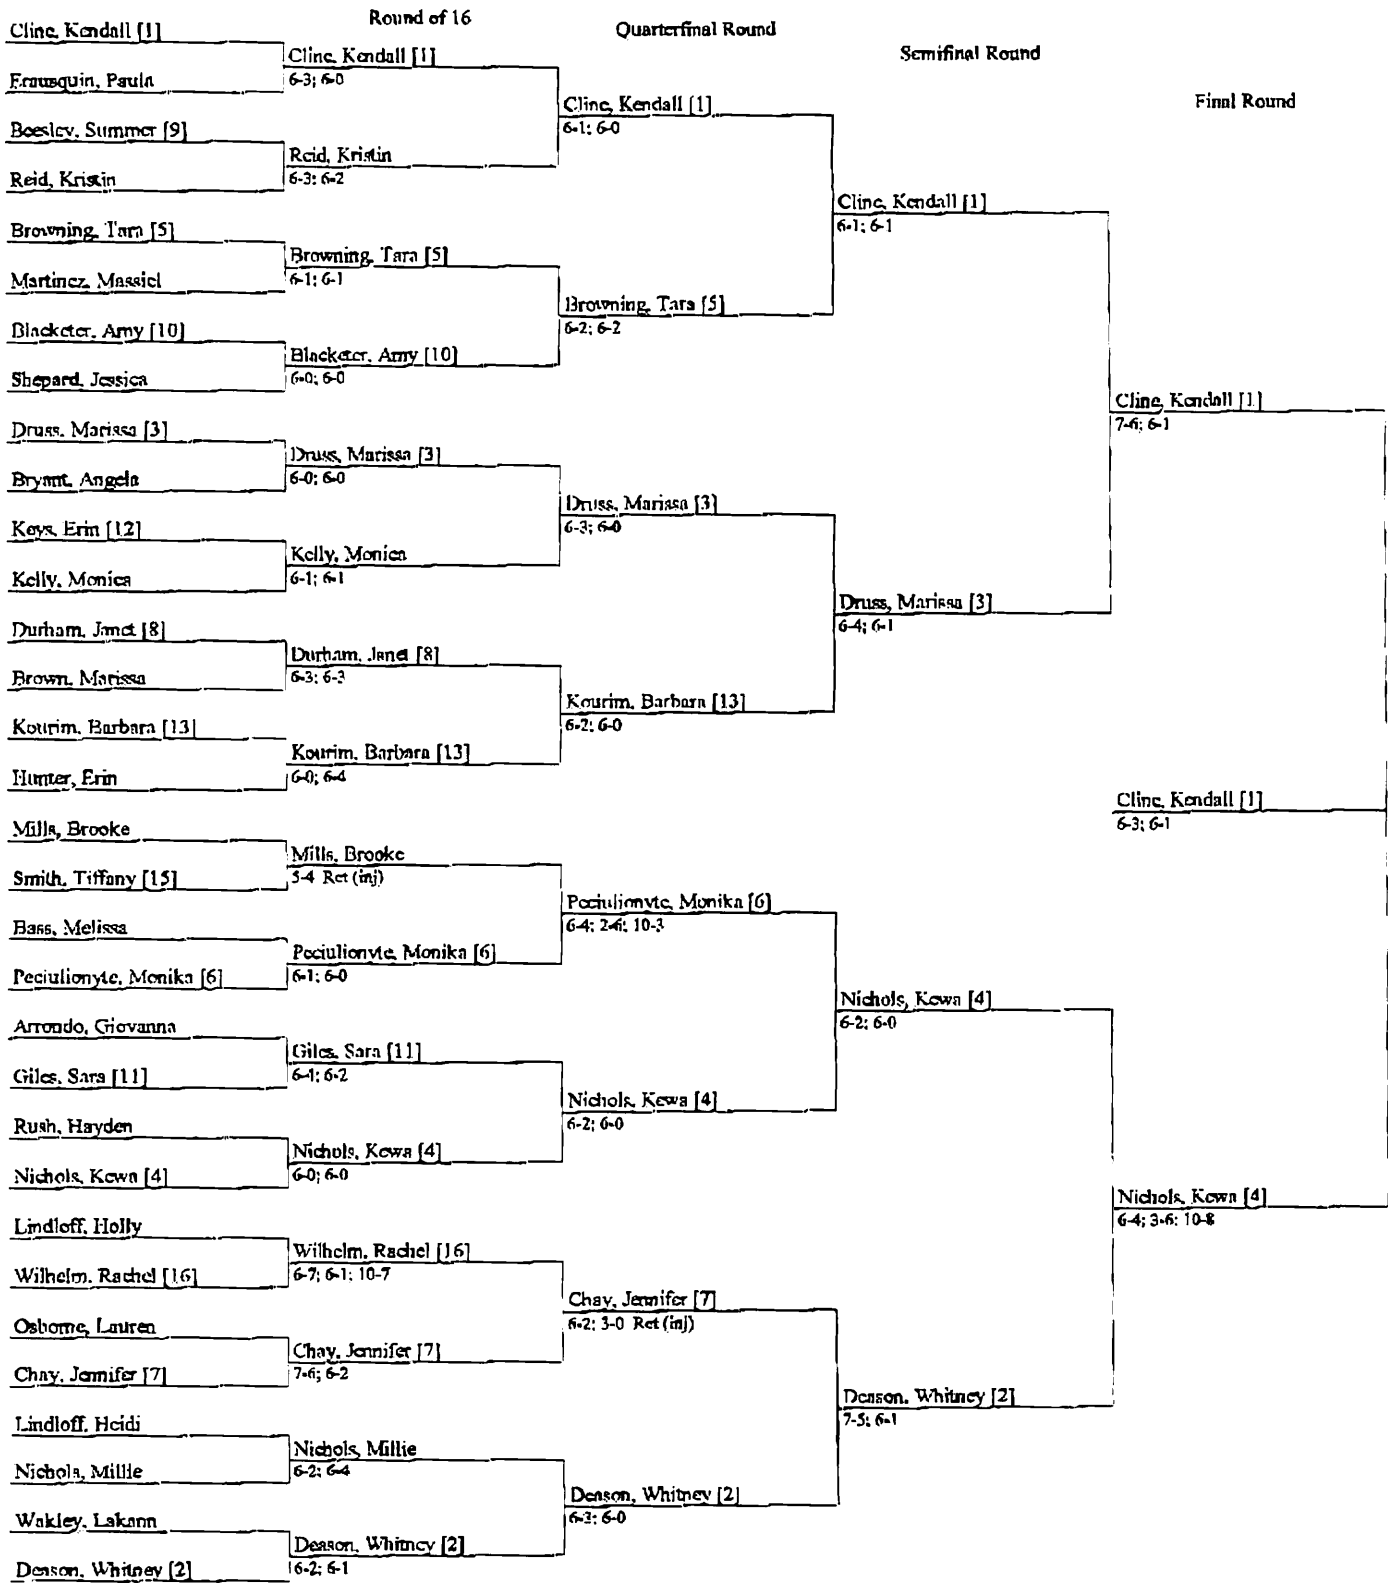

ITA Summer Circuit Week #4 UTA		Seeded Players			
Univ. of Texas - Arlington	Women's Open Singles	1. Cline, Kendall	5. Browning, Tara	9. Beesley, Summer	13. Kourim, Barbara
City/State: Arlington, TX	Section: Texas	2. Denson, Whitney	6. Peculionyte, Monika	10. Blacketer, Amy	14. Raimel, Amber
Chairman: Christian Wassmer	Referee:	3. Druss, Marissa	7. Chay, Jennifer	11. Giles, Sara	15. Smith, Tiffany
Phone: 817 272-2546	7/31/04 - 8/3/04	4. Nichols, Kewa	8. Durham, Janet	12. Keys, Erin	16. Wilhelm, Rachel
Winner: Cline, Kendall [1]					

ITA Summer Circuit Week #4 UTA

Seeded Players

Univ. of Texas - Arlington	Women's Open Singles	1. Cline, Kendall	5. Browning, Tara	9. Beesley, Summer	13. Kourim, Barbara
City/State: Arlington, TX	Section: Texas	2. Denson, Whitney	6. Peculionyte, Monika	10. Blacketer, Amy	14. Raindl, Amber
Chairman: Christian Wassmer	Referee:	3. Dusa, Marissa	7. Chay, Jennifer	11. Giles, Sara	15. Smith, Tiffany
Phone: 817 272-2546	7/31/04 - 8/3/04	4. Nichols, Kewa	8. Durham, Janet	12. Keys, Erin	16. Wilhelm, Rachel
Winner: Cline, Kendall [1]					