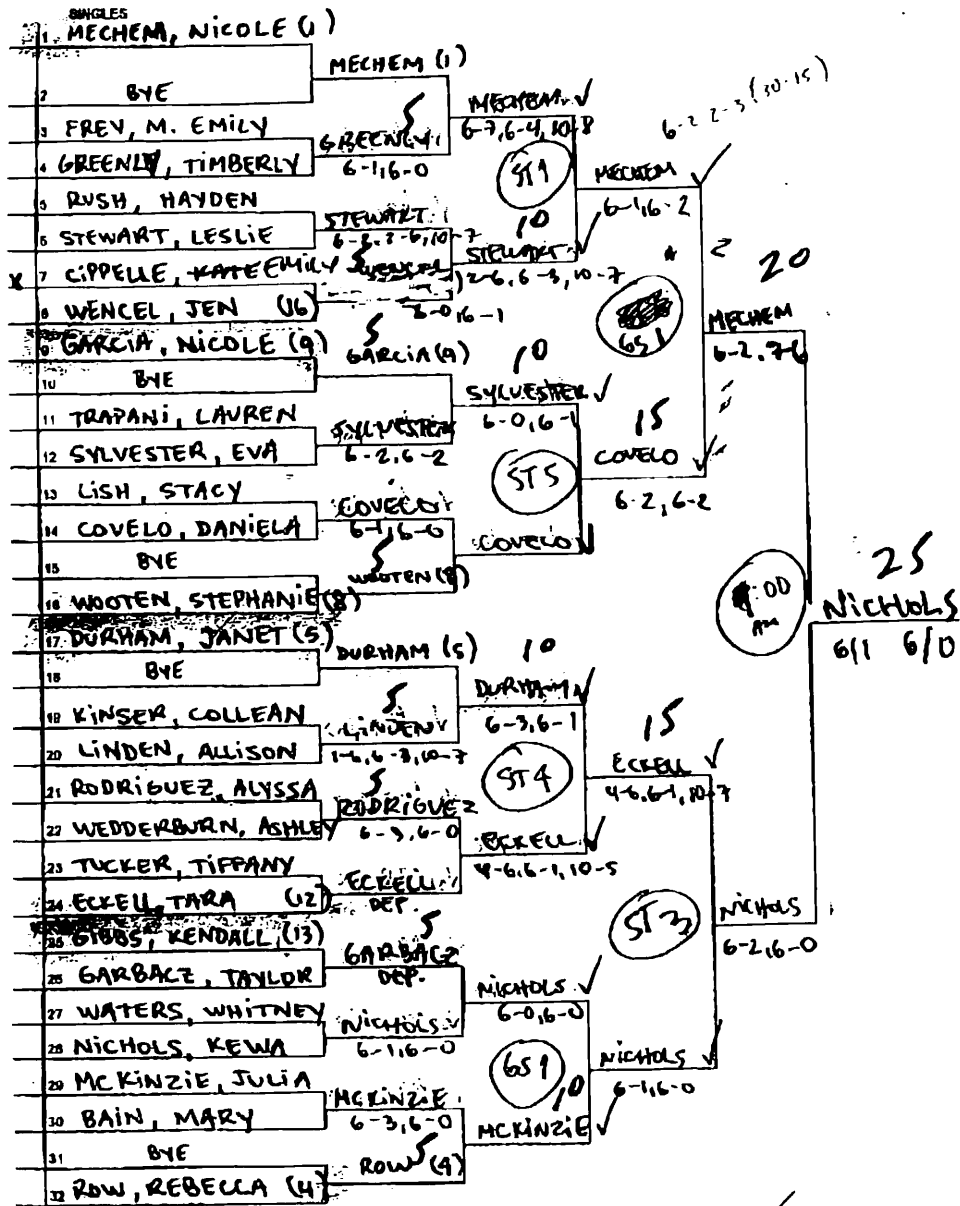

MEN'S CONSOLATION

CONSOLATION

SEED	NAME	SCORE	STATUS
1	HUNTER	✓	
2	SMITH, C.	6/3 7/5	Hunter ✓
3	ROSAS	✓ 6/1 6/3	
4	BURKE	2cf	
5	VOGLE	✓	HUNTER ✓
6	BYE	VOGLE	6-4-16-8
7	VANULIS	✓	
8	BYE	VANULIS	6
9	BYE		8:00AM HUNTER
10	OTTO		6-4-16-2
11	SIMPSON	✓	
12	BYE	SIMPSON	✓
13	NOEL	✓	SIMPSON ✓
14	WHITE, CHAD	✓	6-1, 6-0
15	BYE	WHITE	2
16	BYE		
17	BYE		
18	MOLL	✓	
19	PALMATIER	✓	PAGANETTI ✓
20	PAGANETTI	6/0 6/1	4
21	BYE	9616-2	PAGANETTI ✓
22	BREAU	✓	6-7, 7-6, def
23	TRAYLER	✓	
24	RECKEWAY	✓	6-7, 7-6, def
25	BYE		8:00
26	CONNELL	✓	7-1
27	FARMEK	✓	3
28	BYE	FARMEK	4/6 6/1
29	BAIR	✓	10-5
30	BYE	BAIR	2
31	WARD	✓	6/4 6/3
32	BYE	WARD	6/0 6/2

DOUBLES

MEN'S CONSOLATION

CONSOLATION

DOUBLES

5
10
10
Hubbard
6/1 6/4

MIENS VOLLEY

DOUBLES

WOMEN'S SINGLES MAIN DRAW

Finals

Nichols	Leitch
Leitch	6-2, 7-6

SINGLES

1	LEITCH, JESSICA (3)		
2	BYE	LEITCH (3)	
3	KELLY, MONICA	LEITCH ✓	6-0, 6-1
4	WALKER, CARA	6-3, 6-0	(656) LEITCH ✓
5	DE YOUNG, WHITNEY	6-3, 6-2	6-4, 6-4
6	GRIMES, KINDSAY	6-2, 6-0	12:49
7	ZAUFT, COURTNEY	6-1, 7-6	(556) LEITCH
8	GRANT, TARA (14)	6-1, 7-6	6/0 6/1
9	WOLFE, GLORIA (14)	ROSSIKHINA ✓	4-6, 6-5, 10-8
10	SENKO, AMY	ROSSIKHINA ✓	15
11	ROSSIKHINA, NADEZDA	ROSSIKHINA ✓	6-3, 7-6, 10-4
12	PAVLIN, DINA	ROSSIKHINA ✓	10
13	SHEPHERD, MONICA	SHEPHERD ✓	4-6, 6-5, 10-7
14	WILKE, ANN CLAIRE	SHEPHERD ✓	10
15	BYE	MILLS (6)	
16	MILLS, BROOKE (6)	KEYS (4)	10
17	KEYS, ERIN (7)	KEYS ✓	6-4, 6-1
18	BYE	RAMOS (10)	15
19	VILLAREAL, VERONICA	RAMOS ✓	6-1, 6-2
20	RAMOS, ALLISON	RAMOS ✓	(655) MEHEM ✓
21	PAVLIN, LANA	MEHEM ✓	6-1, 1-6, 10-4
22	PATIL, RASHMEE	MEHEM ✓	20
23	BYE	MEHEM (6)	6-1, 6-4
24	MEHEM, MARISA (10)	ST5	Druss
25	HARRISON, LAURA (15)	HARRISON ✓	10
26	WESTBROOK, KATHERINE	HARRISON ✓	6-0, 6-1
27	HELFELOTT, TAYLOR	HELFELOTT ✓	6-1, 6-1
28	PACIOTTI, JULIE	DRUSS ✓	6-1, 6-1
29	HAWKINS, DIANE	DRUSS ✓	6-1, 6-1
30	ERAUSQIN, PAULA	DRUSS ✓	6-1, 6-4
31	BYE	DRUSS (2)	
32	DRUSS, MARISA (2)		