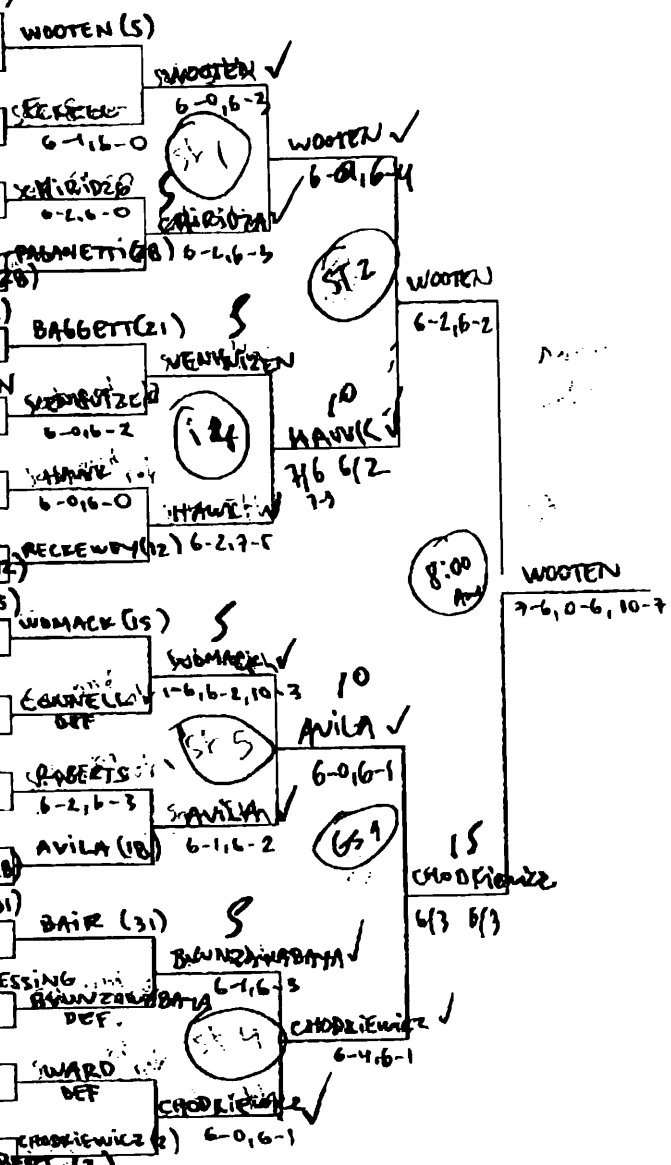

SINGLES	
1	WOOTEN, BRYAN (5)
2	BYE
3	MOLL, RICHARD RYAN
4	ECKELL, JOSH
5	PALMATIER, CHRIS
6	CHIRIDZA, KUDZAI
7	BYE
8	PAGANETTI, NICHOLAS (28)
9	BAGGETT, JAMES (21)
10	BYE
11	VENHUIZEN, FENTON
12	BREAU, HUDSON
13	TRAYLER, JASON
14	HAWK, LUKE
15	BYE
16	RECKEWY, JOE (12)
17	WOMACK, BRETT (15)
18	BYE
19	DAHDS, ANDREW
20	CONNELL, DASH
21	FARMER, TOBY
22	ROBERTS, DAVID
23	BYE
24	AVILA, NATE (18)
25	BAIR, JONATHAN (31)
26	BYE
27	BUNZAWABAYA, BLESSING
28	CUREY, ZEKE
29	WARE, CHASE
30	WARD, MICHAEL
31	BYE
32	CHODKIEWICZ, HUBERT (2)