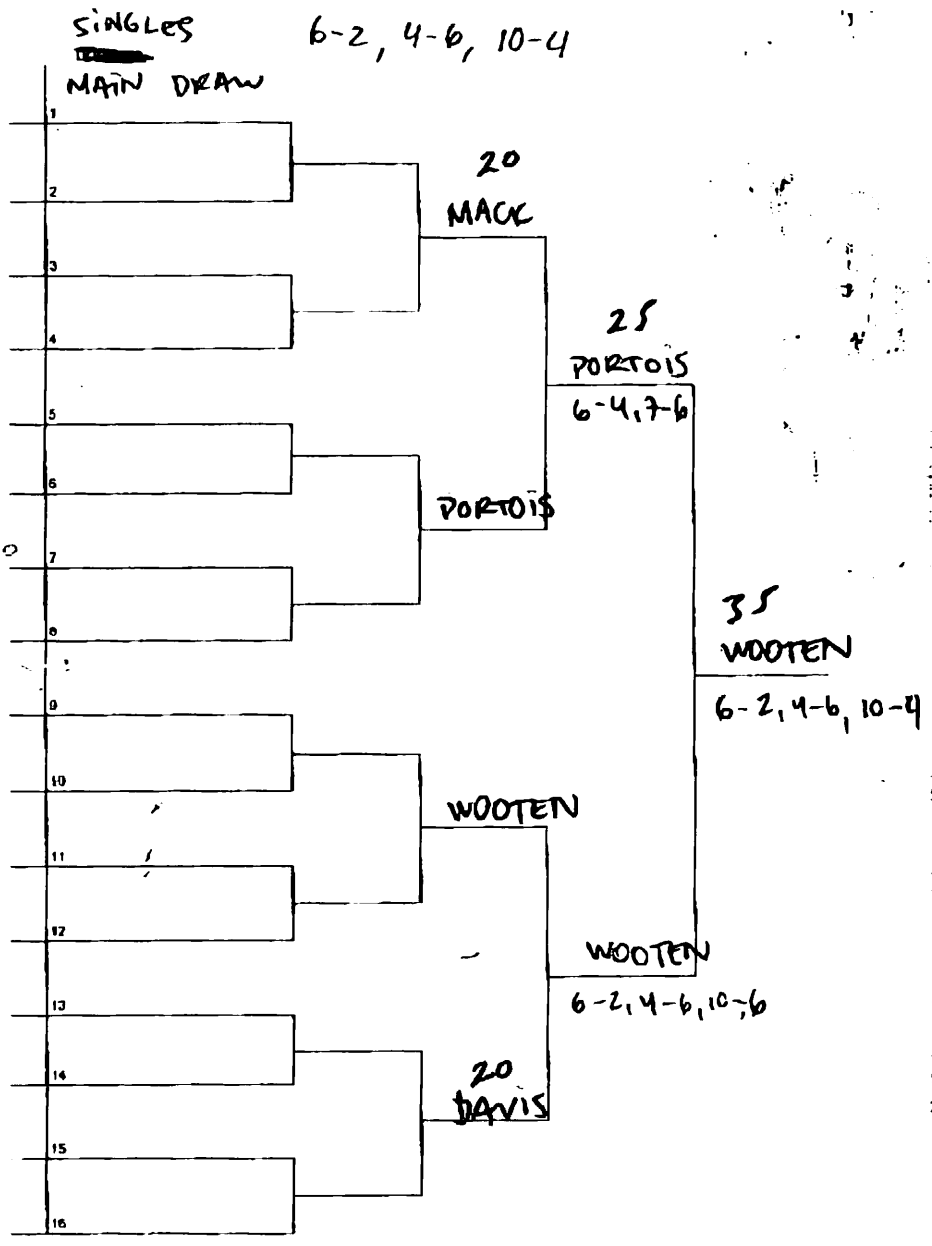

MEN'S SINGLES MAIN DRAW

FINAL
WOOTEN def. PORTOIS

SINGLES			
1	MACK, ANDY (1)	MACK (1)	
2	BYE		
3	TRIMMIE, JUSEY	TRIMMIE	MACK ✓ 6-1, 6-2
4	POWERS, BRETT	POWERS	6-6, 6-3
5	JAMES, TEDDY		
6	FRAZIER, SCOTT	FRAZIER	6-0, 6-0
7	BYE		
8	GROOMS, BRIAN (32)	GROOMS (32)	6-4, 6-3
9	FRIEND, RYAN (13)	FRIEND (13)	
10	BYE		
11	BERBER, RYAN	BERBER	6-2, 6-0
12	LEWIS, RICK	LEWIS	6-0, 6-0
13	COOK, KEVIN	COOK	
14	BERG, FOREST	BERG	6-1, 6-2
15	BYE		
16	ROLLE, MARVIN (16)	ROLLE (16)	6-0, 6-1
17	ROW, STEWART (11)	ROW (11)	
18	BYE		
19	VOGL, BRYAN	VOGL	DEF
20	CONNELLY, ANDY	CONNELLY	DEF
21	DIBLASI, TEDDY	DIBLASI	6-0, 6-2
22	WEATHERFORD, BEN	WEATHERFORD	6-1, 6-0
23	BYE		
24	HAWKINS, HAL (22)	HAWKINS (22)	6-0, 6-0
25	SEABRAVES, JAMES (29)	SEABRAVES (29)	
26	BYE		
27		SEABRAVES	DEF
28			
29	WILSON, JAMES	WILSON	
30	NARASIMHAN, KIRTHI	NARASIMHAN	
31	BYE		
32	GUERRA, OSCAR (6)	GUERRA (6)	6-0, 6-3