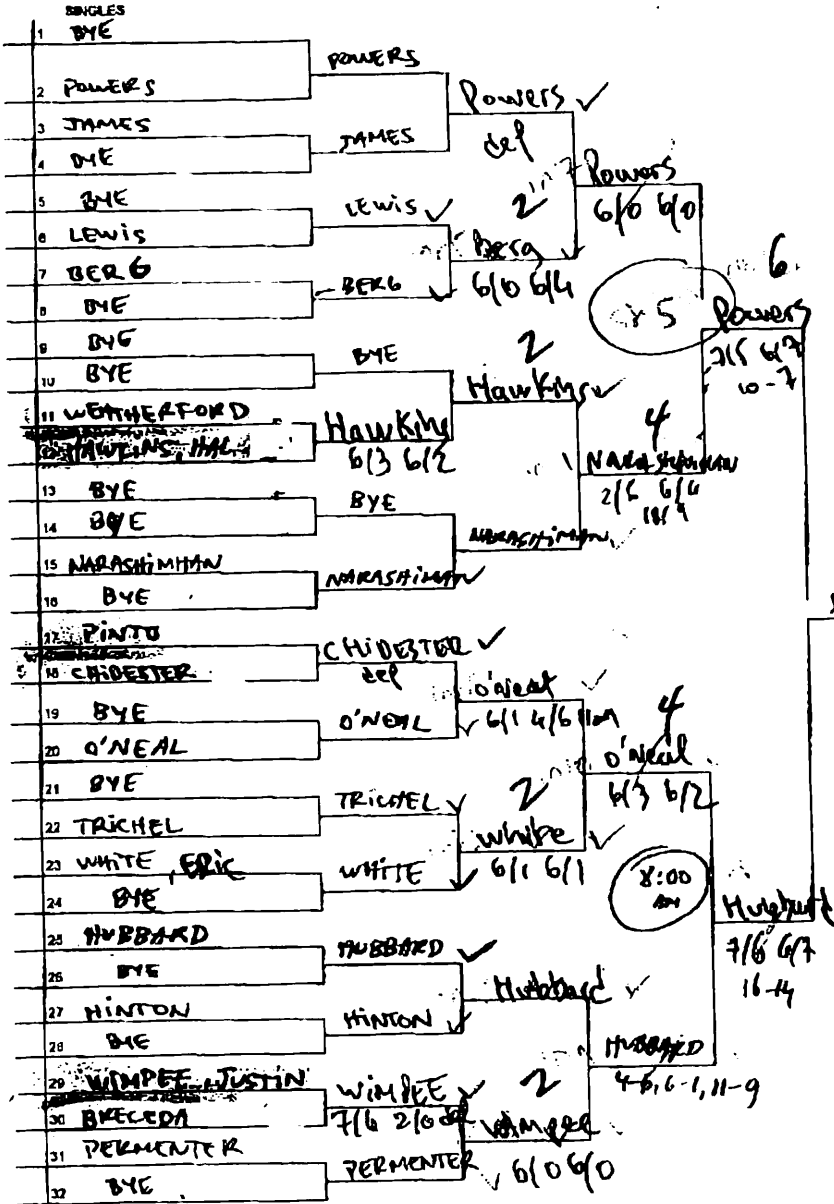

MEN'S CONSOLATION

CONSOLATION

SEED	NAME	SCORE	STATUS
1	HUNTER	✓	
2	SMITH, C.	6/3 7/5	Hunter ✓
3	ROSAS	✓ 6/1 6/3	
4	BURKE	2cf	
5	VOGLE	✓	HUNTER ✓
6	BYE	VOGLE	6-4-16-8
7	VANULIS	✓	
8	BYE	VANULIS	6
9	BYE		8:00AM HUNTER
10	OTTO		6-4-16-2
11	SIMPSON	✓	
12	BYE	SIMPSON	✓
13	NOEL	✓	SIMPSON ✓
14	WHITE, CHAD	✓	6-1, 6-0
15	BYE	WHITE	2
16	BYE		
17	BYE		
18	MOLL	✓	
19	PALMATIER	✓	PAGANETTI ✓
20	PAGANETTI	6/0 6/1	4
21	BYE	9616-2	PAGANETTI ✓
22	BREAU	✓	6-7, 7-6, def
23	TRAYLER	✓	
24	RECKEWAY	✓	6-7, 7-6, def
25	BYE		8:00
26	CONNELL	✓	7-1
27	FARMEK	✓	3
28	BYE	FARMEK	4/6 6/1
29	BAIR	✓	10-5
30	BYE	BAIR	2
31	WARD	✓	6/4 6/3
32	BYE	WARD	6/0 6/2

DOUBLES

MEN'S CONSOLATION

CONSOLATION

DOUBLES

5
10
10
Hubbard
6/1 6/4

MIENS VOLLEY

DOUBLES

WOMEN'S SINGLES MAIN DRAW