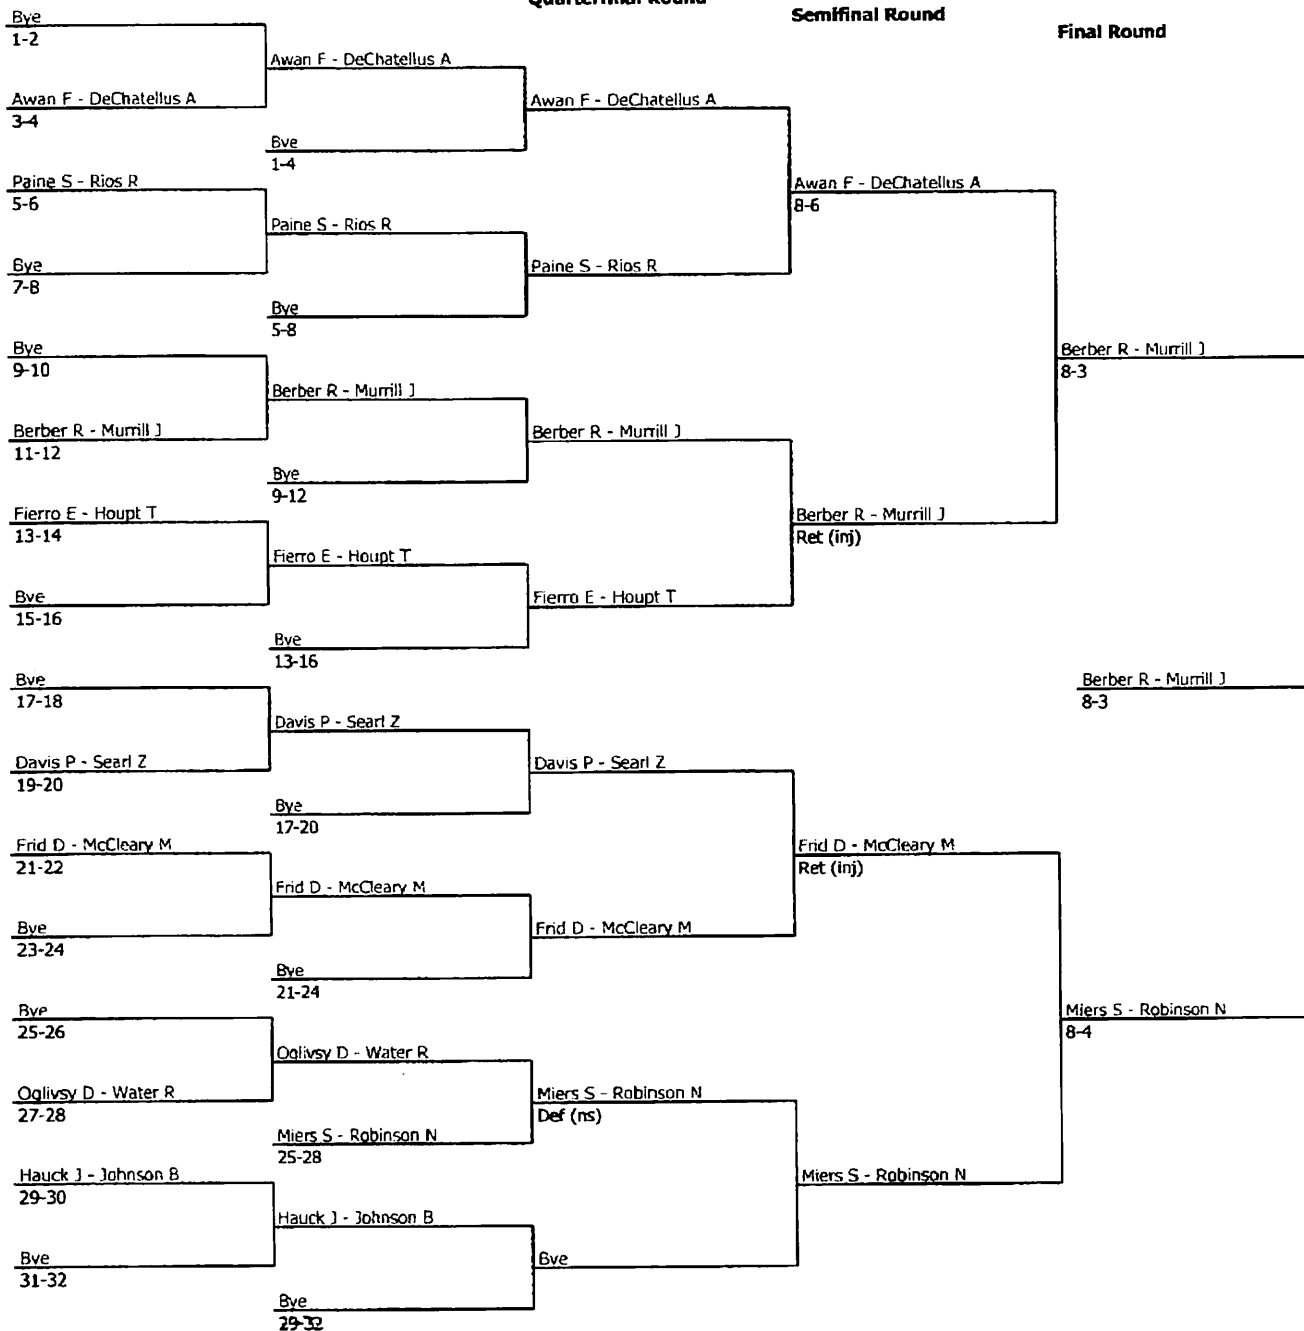

Men's Open Doubles Consolation

2004 Southwest Region ITA Collegiate Summer Circuit
Week #1 - Abilene Christian Univ. / McMurray Univ.
July 10-12, 2004

First Round

Second Round

Quarterfinal Round

Semifinal Round

Final Round