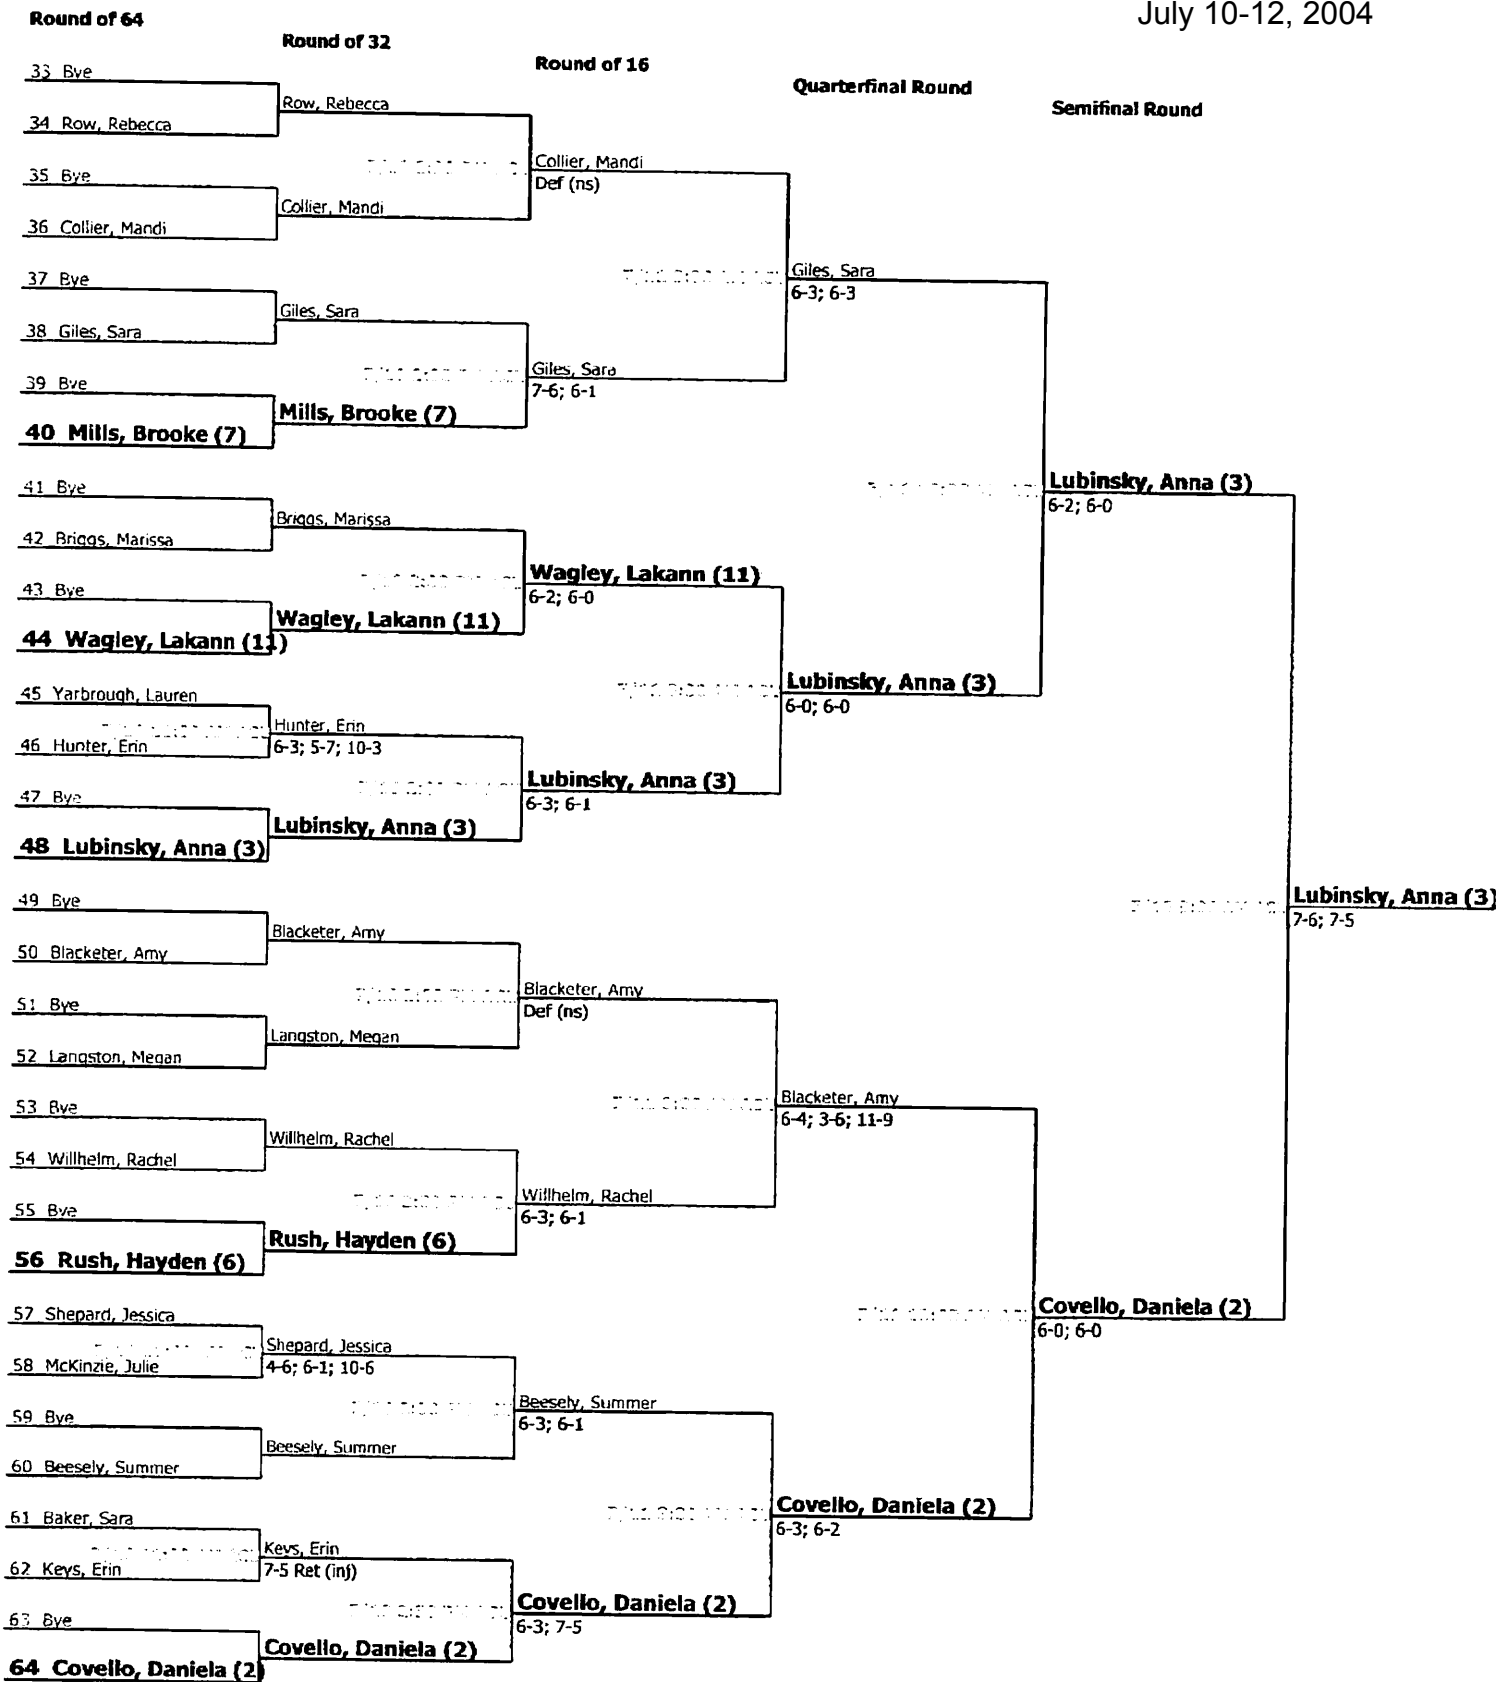

Women's Open Singles

2004 Southwest Region ITA Collegiate Summer Circuit
 Week #1 - Abilene Christian Univ. / McMurray Univ.
 July 10-12, 2004

Women's Open Singles

2004 Southwest Region ITA Collegiate Summer Circuit
 Week #1 - Abilene Christian Univ. / McMurray Univ.
 July 10-12, 2004