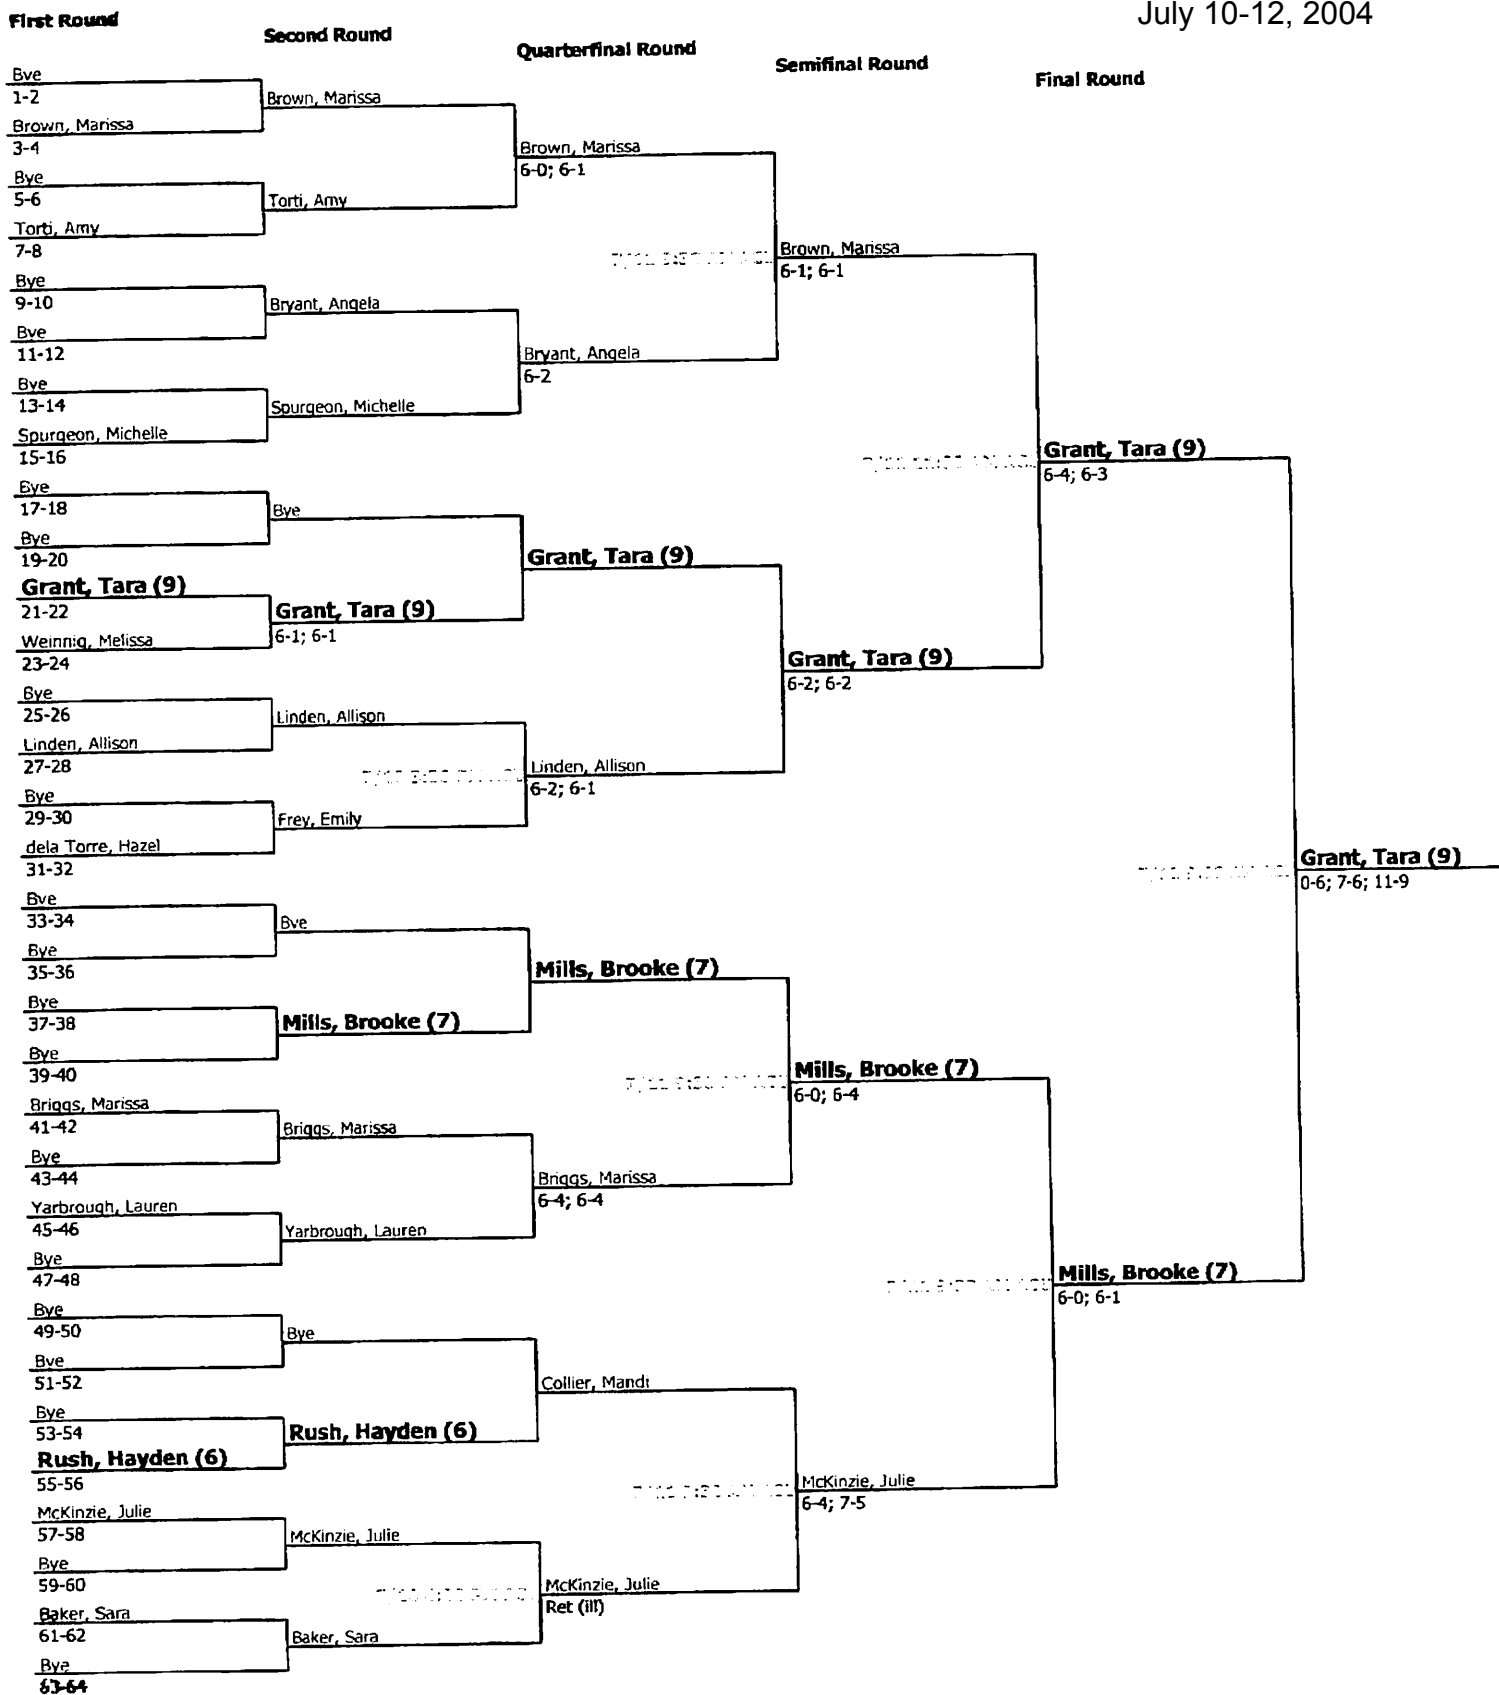

Round of 64

Round of 32

Round of 16

Quarterfinal Round

Semifinal Round

Women's Open Singles Consolation

2004 Southwest Region ITA Collegiate Summer Circuit
 Week #1 - Abilene Christian Univ. / McMurray Univ.
 July 10-12, 2004