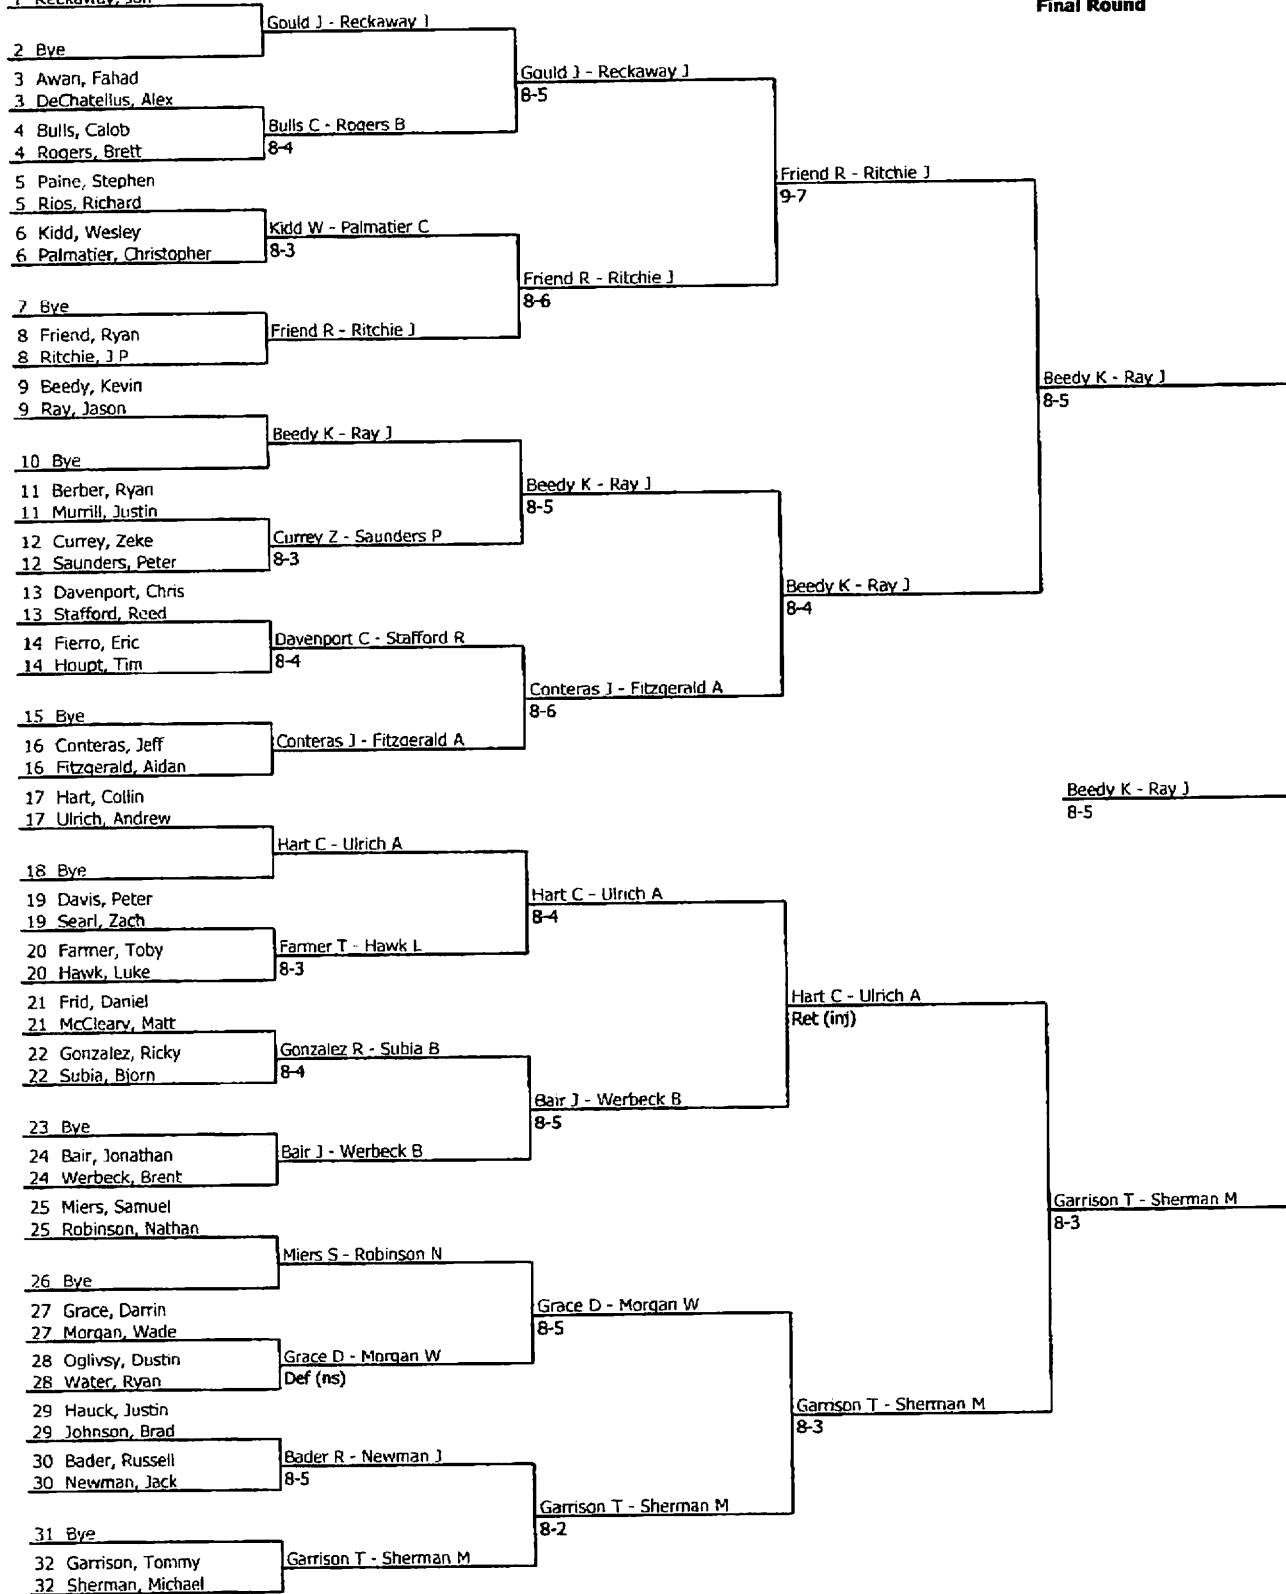

Men's Open Doubles

2004 Southwest Region ITA Collegiate Summer Circuit
Week #1 - Abilene Christian Univ. / McMurray Univ.
July 10-12, 2004

Round of 32

- 1 Gould, Jason
- 1 Reckaway, Jon

Round of 16

Quarterfinal Round

Semifinal Round

Final Round