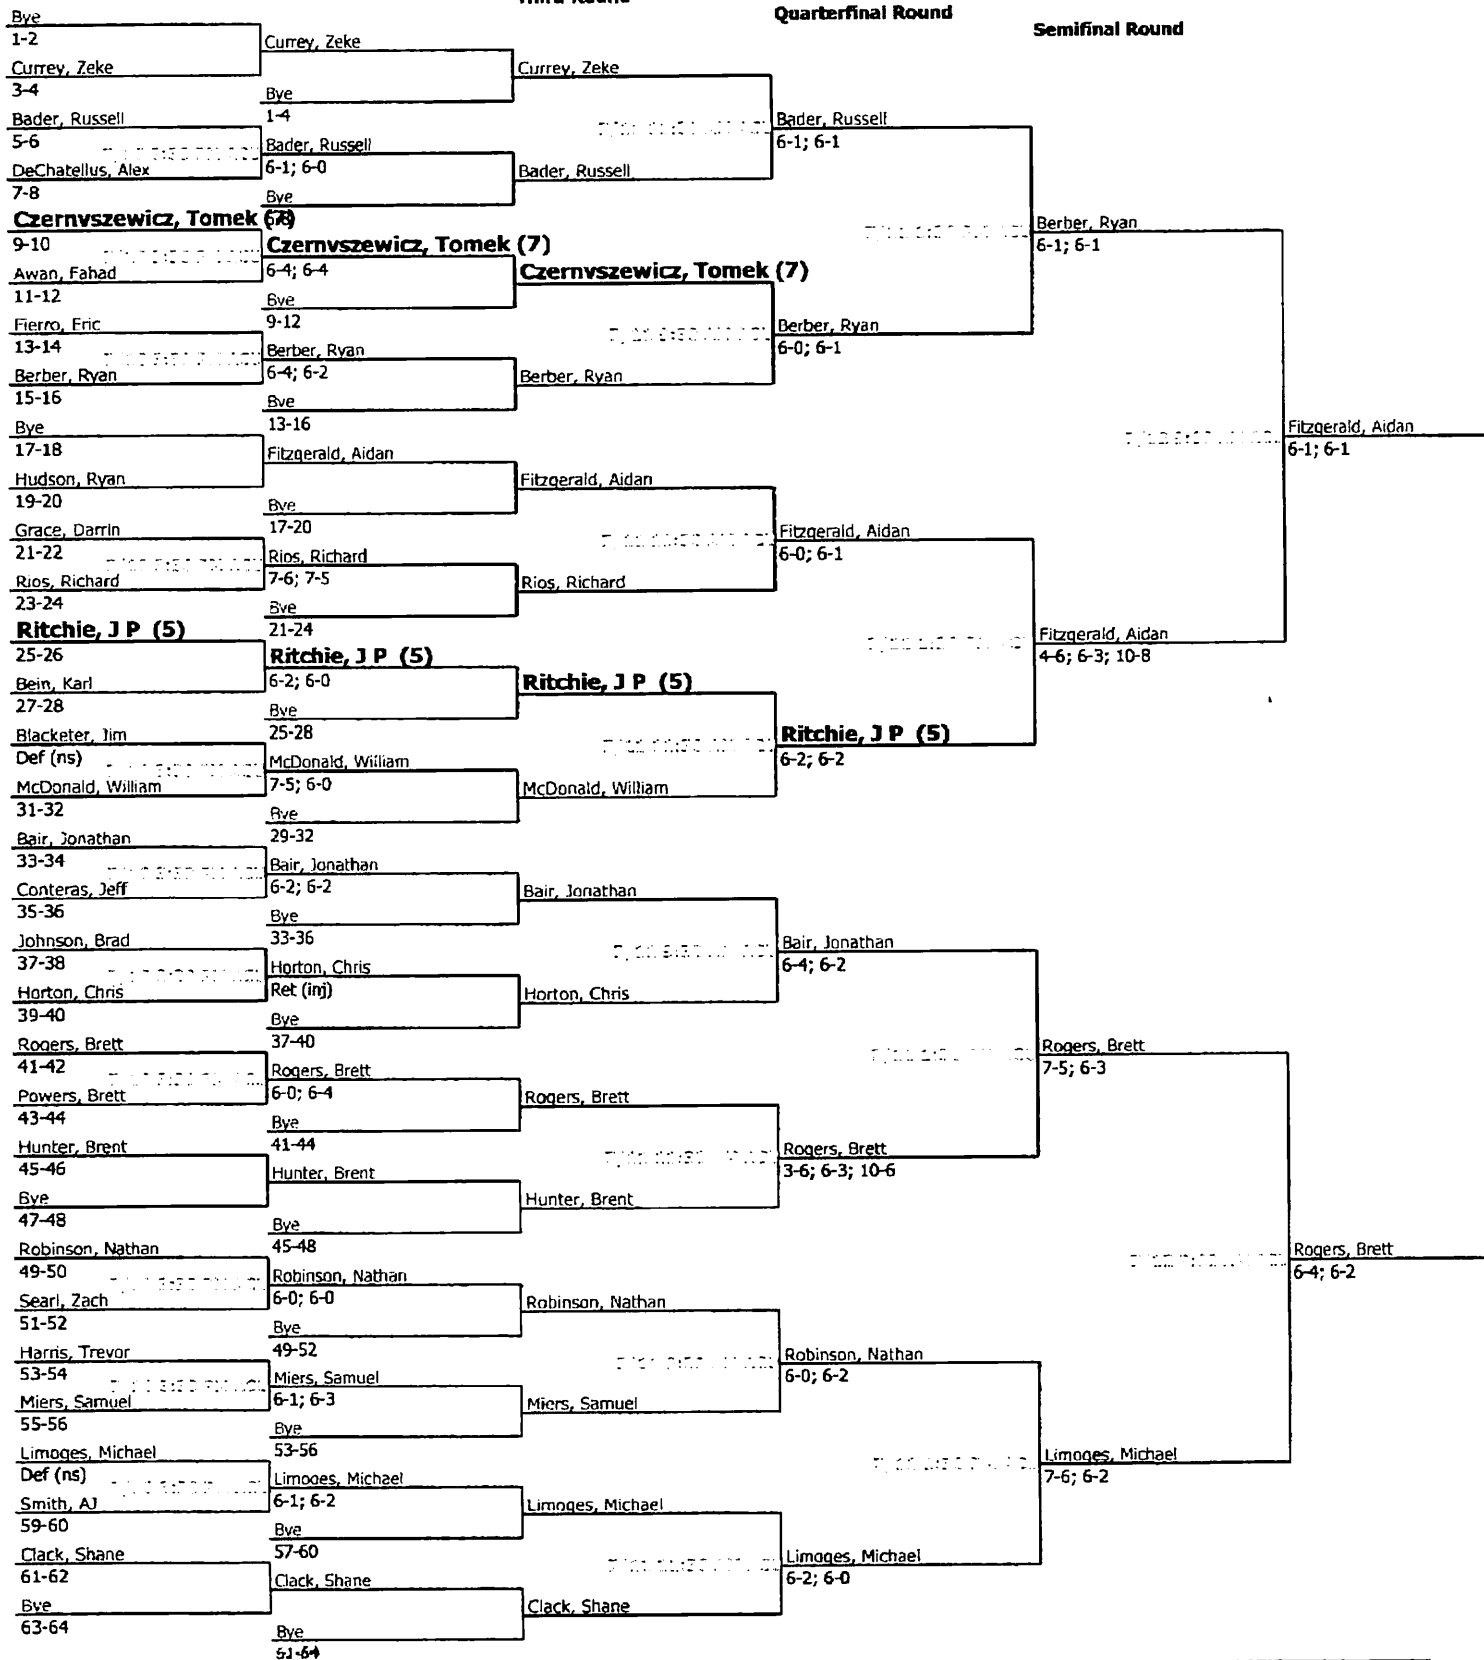

Men's Open Singles Consolation

2004 Southwest Region ITA Collegiate Summer Circuit
Week #1 - Abilene Christian Univ. / McMurray Univ.
July 10-12, 2004

First Round

Second Round

Third Round

Quarterfinal Round

Semifinal Round