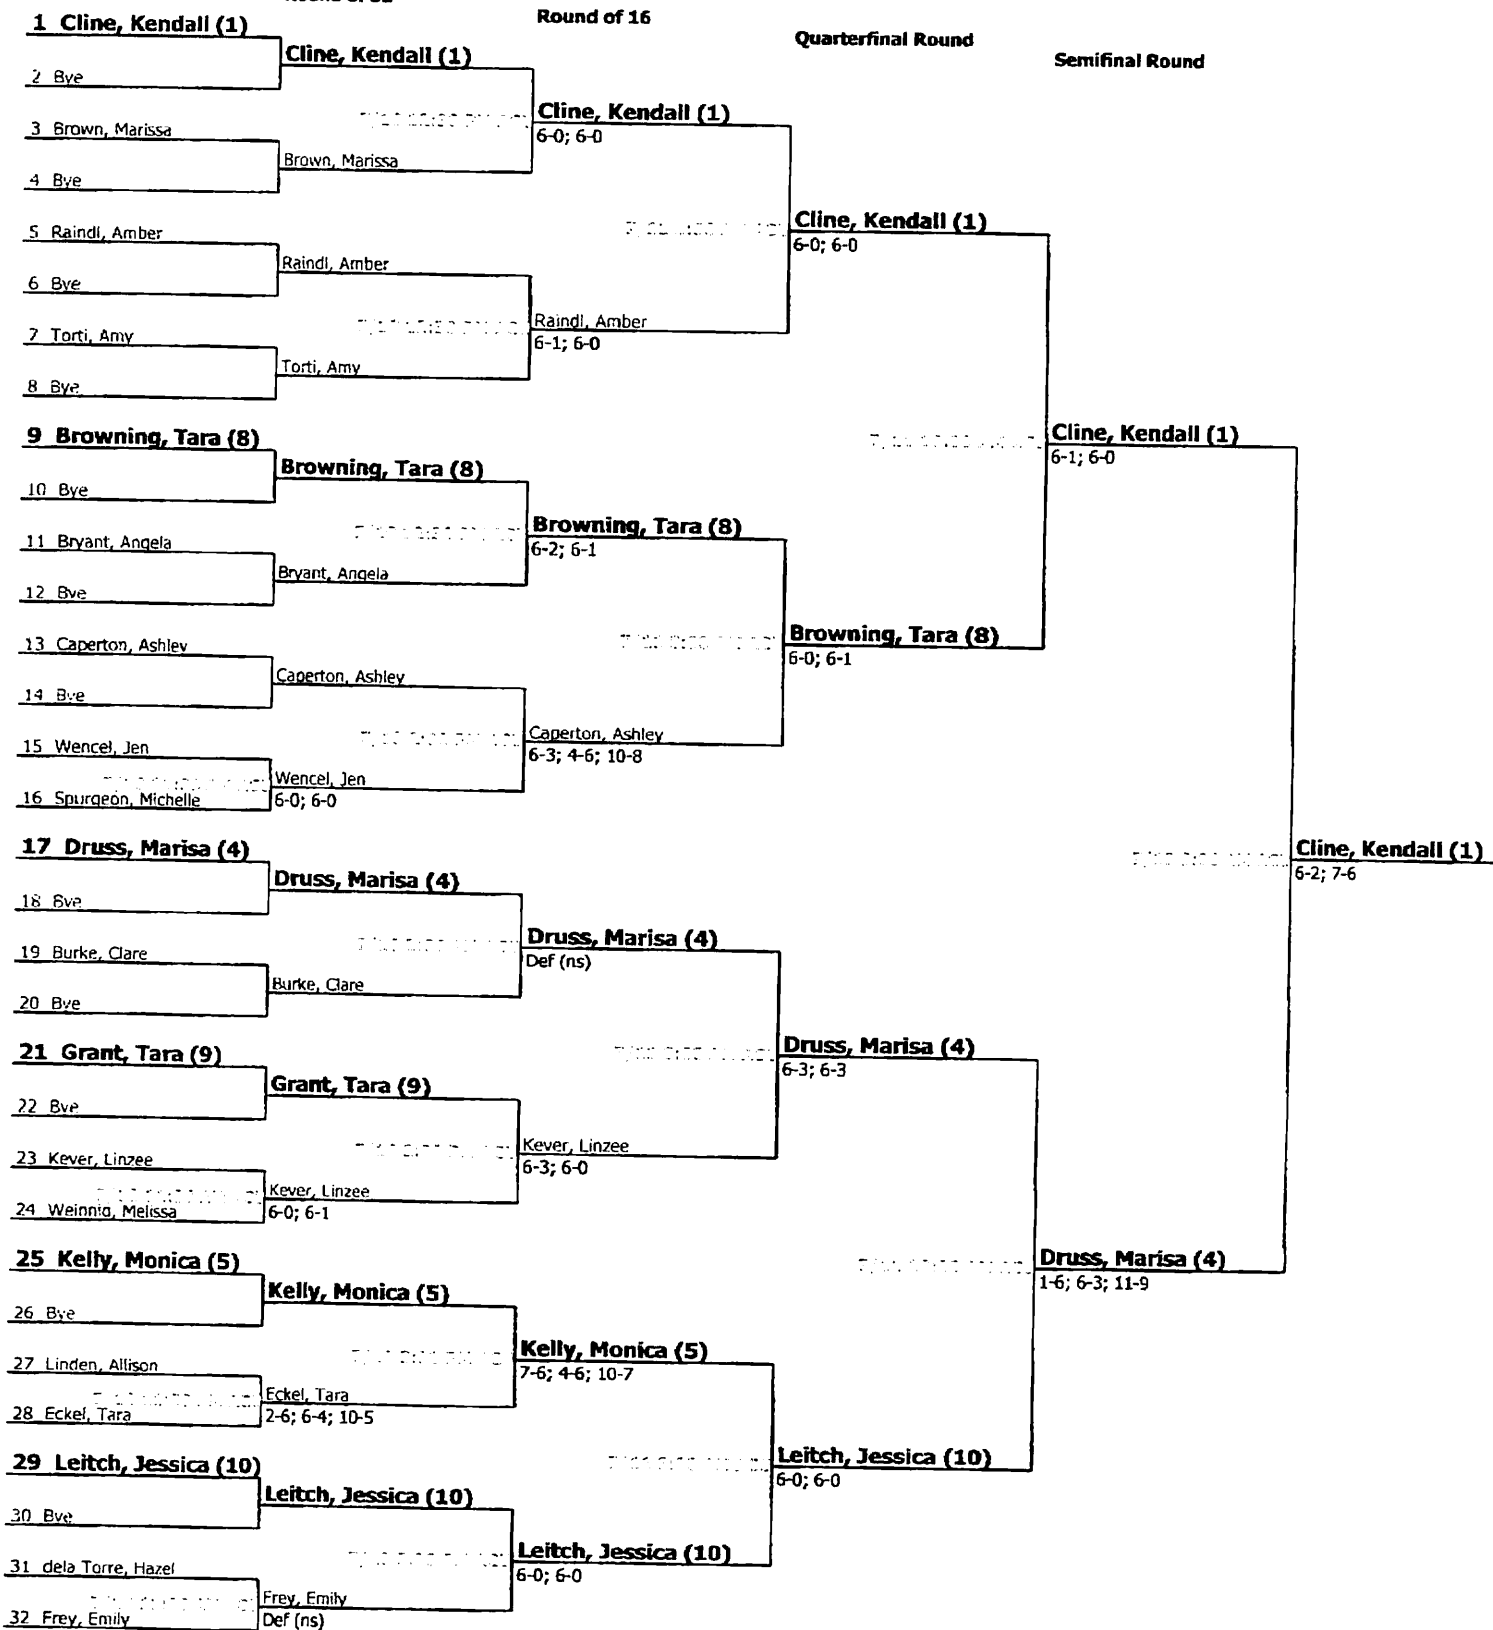

Women's Open Singles

2004 Southwest Region ITA Collegiate Summer Circuit
Week #1 - Abilene Christian Univ. / McMurray Univ.
July 10-12, 2004

Round of 64

Round of 32

Round of 16

Quarterfinal Round

Semifinal Round