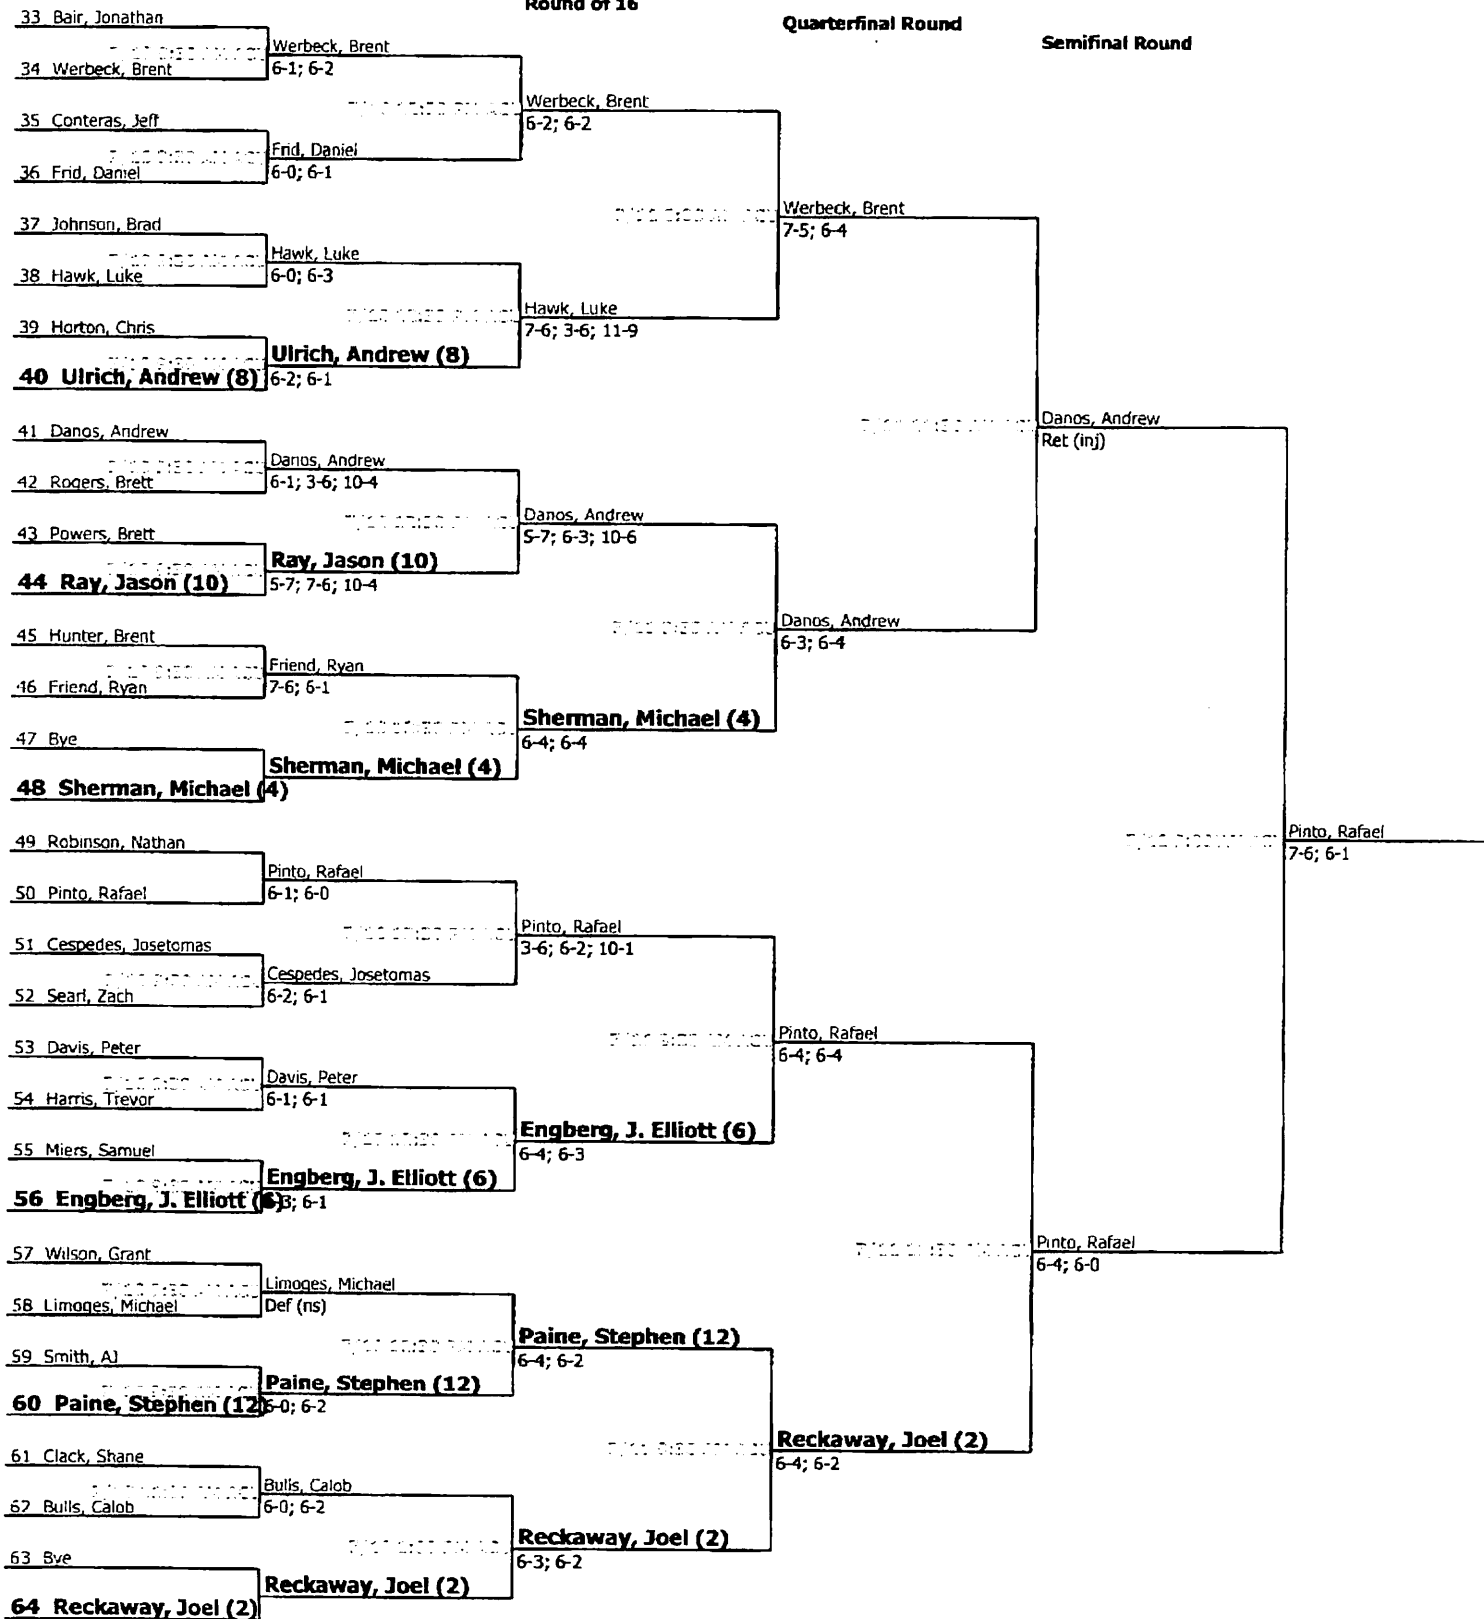

Round of 64

Round of 32

Round of 16

Quarterfinal Round

Semifinal Round

Men's Open Singles

2004 Southwest Region ITA Collegiate Summer Circuit
 Week #1 - Abilene Christian Univ. / McMurray Univ.
 July 10-12, 2004