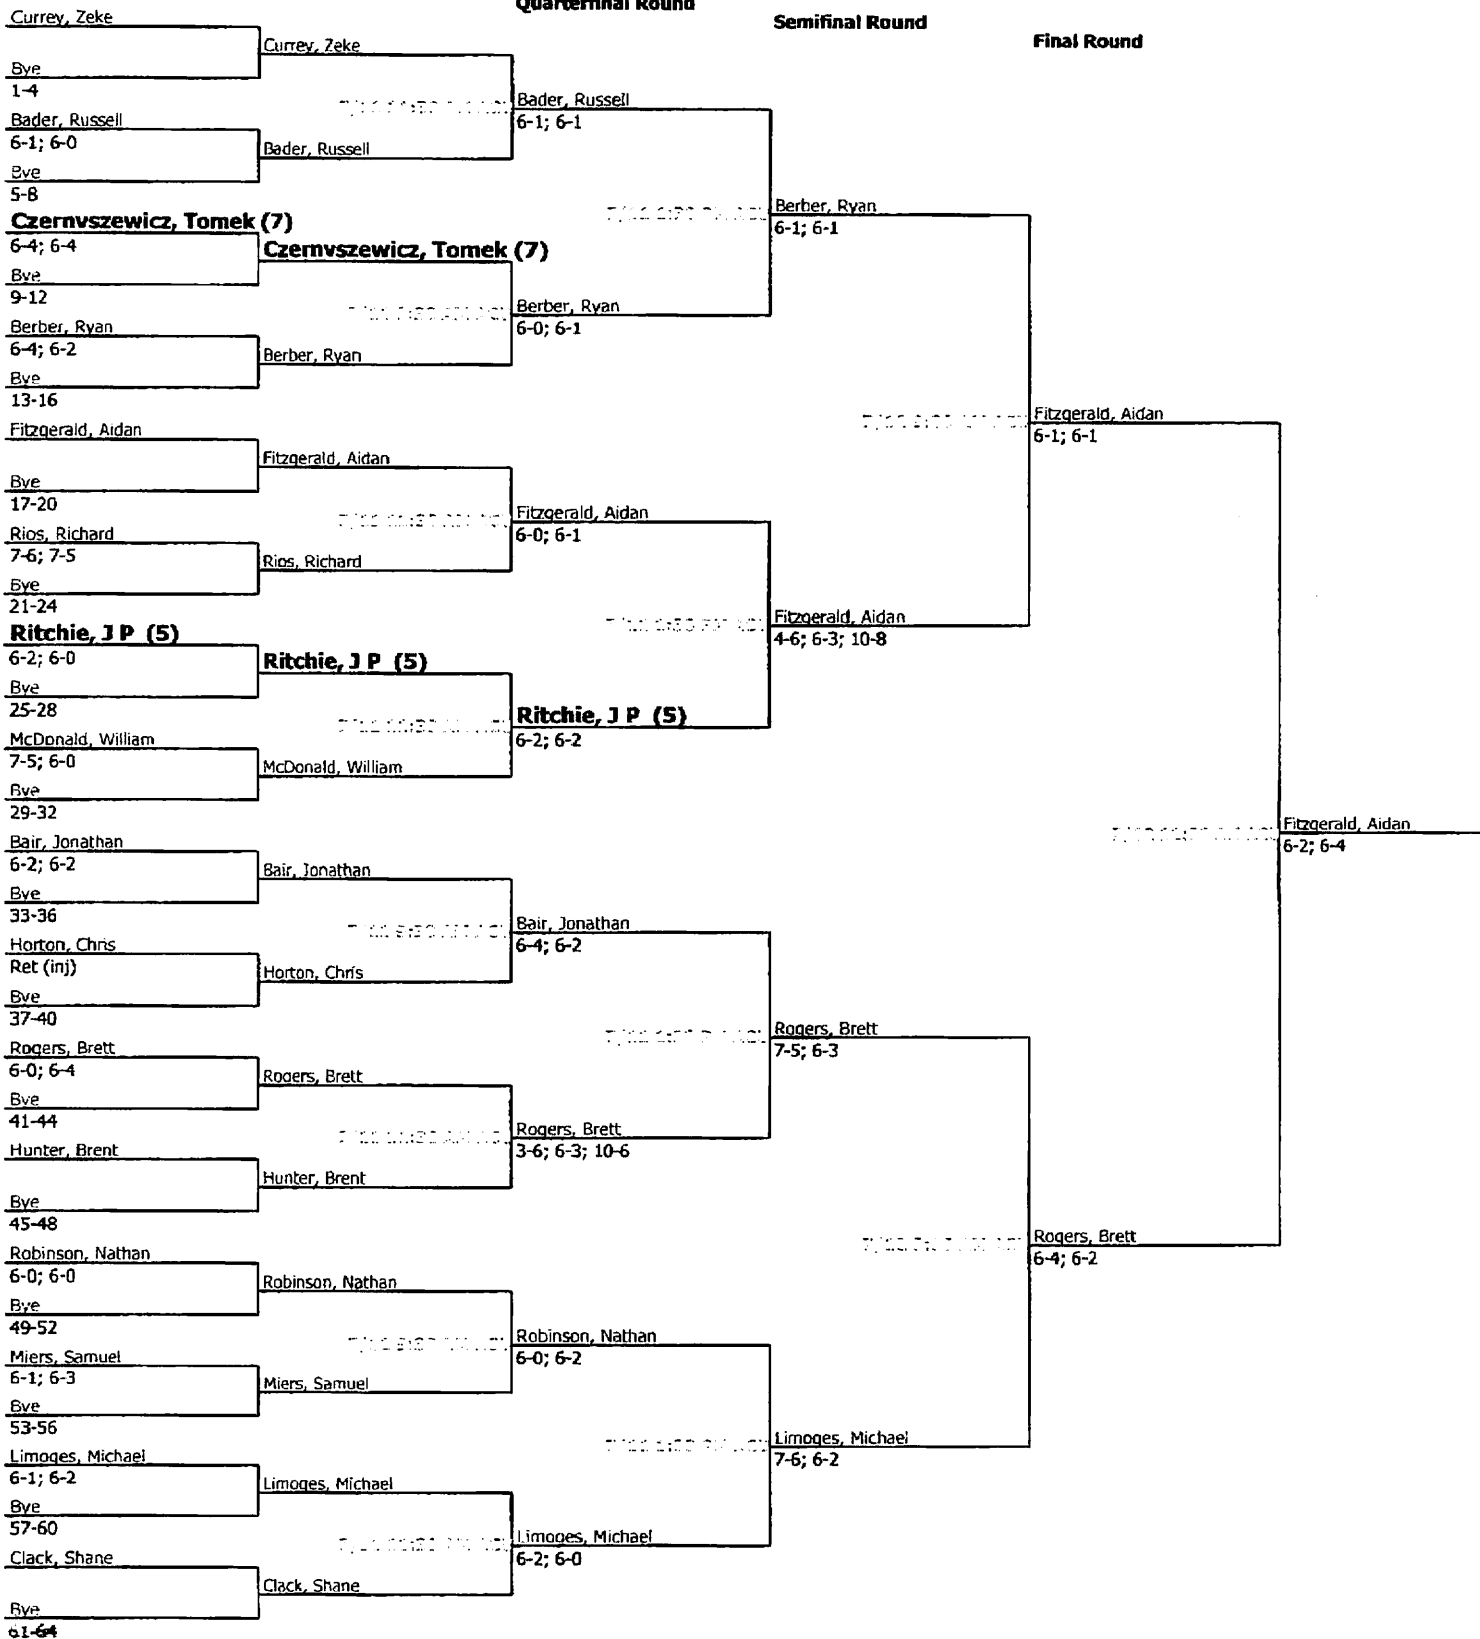

Men's Open Singles Consolation

2004 Southwest Region ITA Collegiate Summer Circuit
Week #1 - Abilene Christian Univ. / McMurray Univ.
July 10-12, 2004

Second Round

Third Round

Quarterfinal Round

Semifinal Round

Final Round