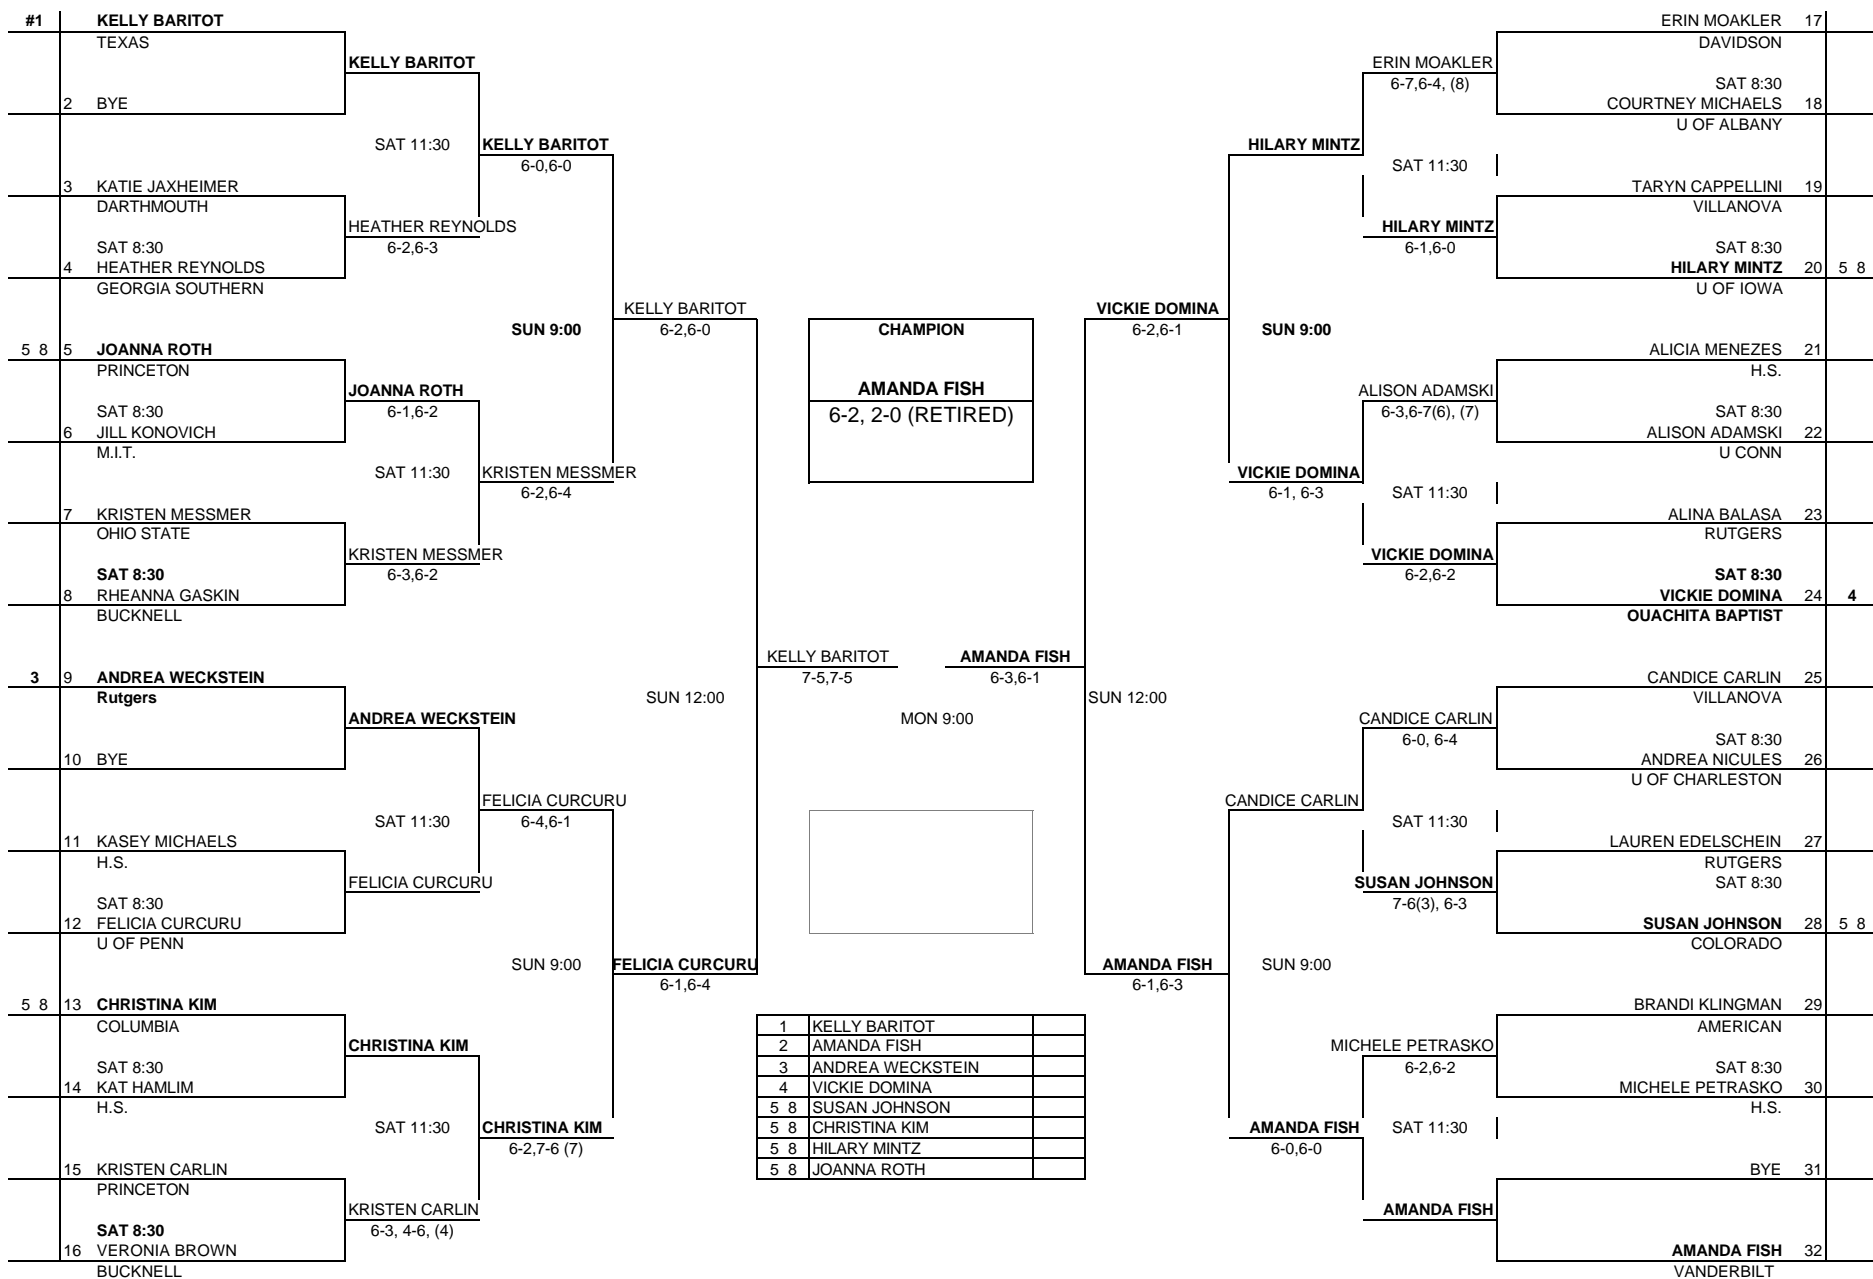

# ITA SUMMER CIRCUIT

WEEK 2 BLOOMSBURG UNIVERSITY  
WOMENS EAST REGION

1	KELLY BARITOT	
2	AMANDA FISH	
3	ANDREA WECKSTEIN	
4	VICKIE DOMINA	
5 8	SUSAN JOHNSON	
5 8	CHRISTINA KIM	
5 8	HILARY MINTZ	
5 8	JOANNA ROTH	