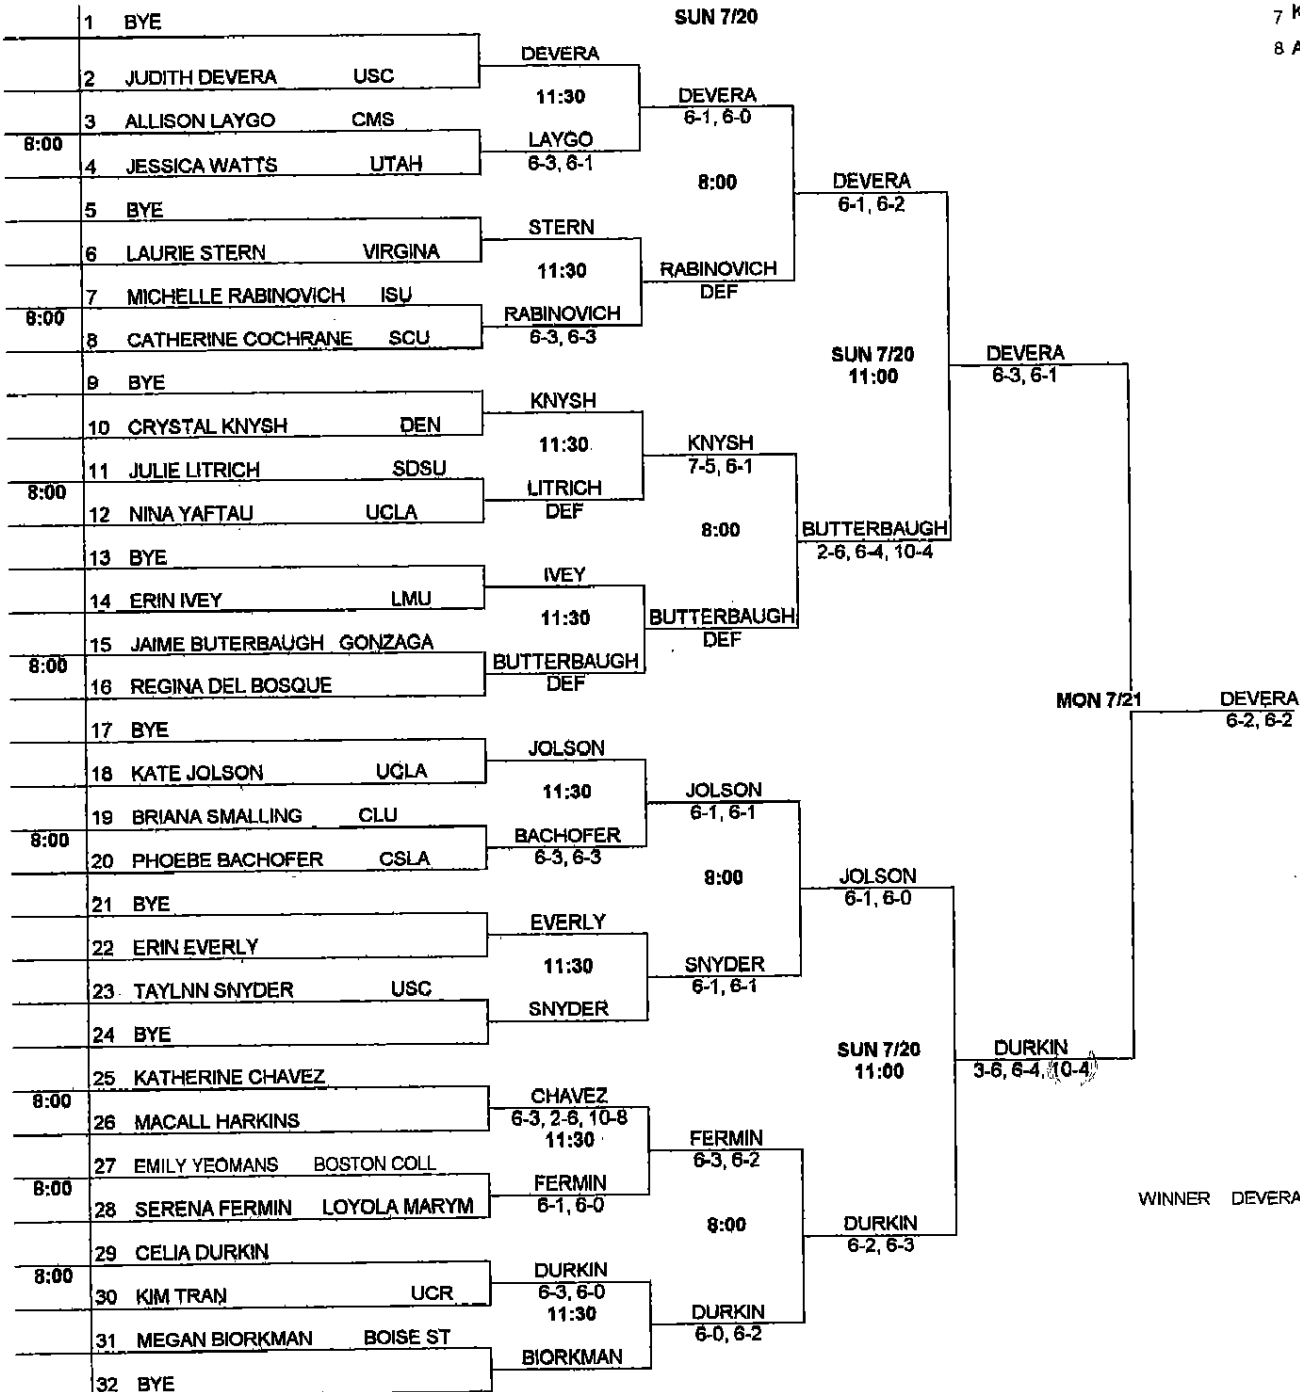

2003 ITA SUMMER CURCUIT

At Cal Poly Pomona

TOURNAMENT DIRECTORS: SANDY KRIEZEL/ ANDY ROLAND

July 19-21, 2003

WOMEN'S SINGLES

SEEDED PLAYERS

- 1 JUDITH DEVERA
- 2 LEIGH ANN MERRYMAN
- 3 MEGAN BIORKMAN
- 4 AIMEE KIM
- 5 JAIME BUTERBAUGH
- 6 MICHELLE BEYRONNEAU
- 7 KATE JOLSON
- 8 AUSTIN HANSEN

TOP HALF

SAT 7/19

SAT 7/19

SUN 7/20

2003 ITA SUMMER CURCUIT

At Cal Poly Pomona

TOURNAMENT DIRECTORS: SANDY KRIEZEL/ ANDY ROLAND
July 19-21, 2003

CPP