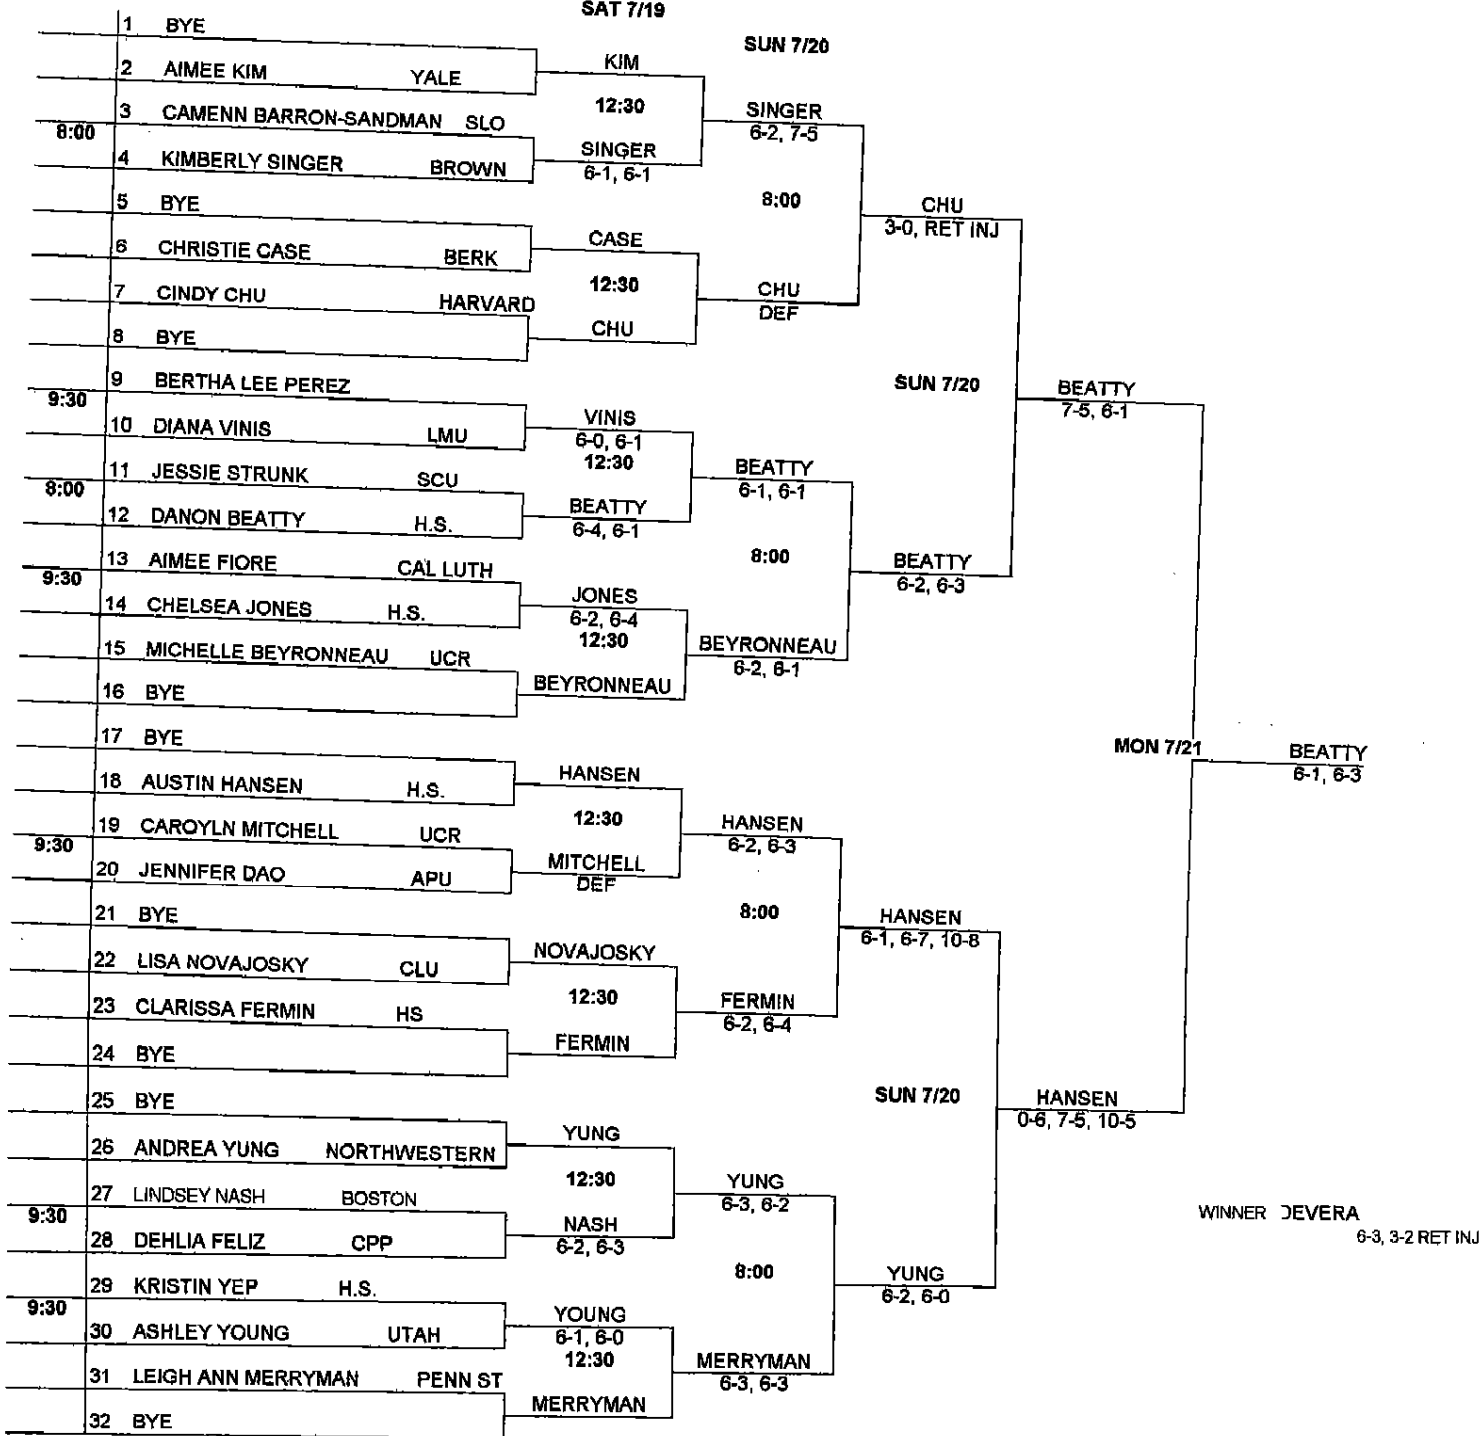

2003 ITA SUMMER CURCUIT

At Cal Poly Pomona

TOURNAMENT DIRECTORS: SANDY KRIEZEL/ ANDY ROLAND
July 19-21, 2003

CPP

WOMEN'S SINGLES

BOTTOM HALF

SAT 7/19

SAT 7/19