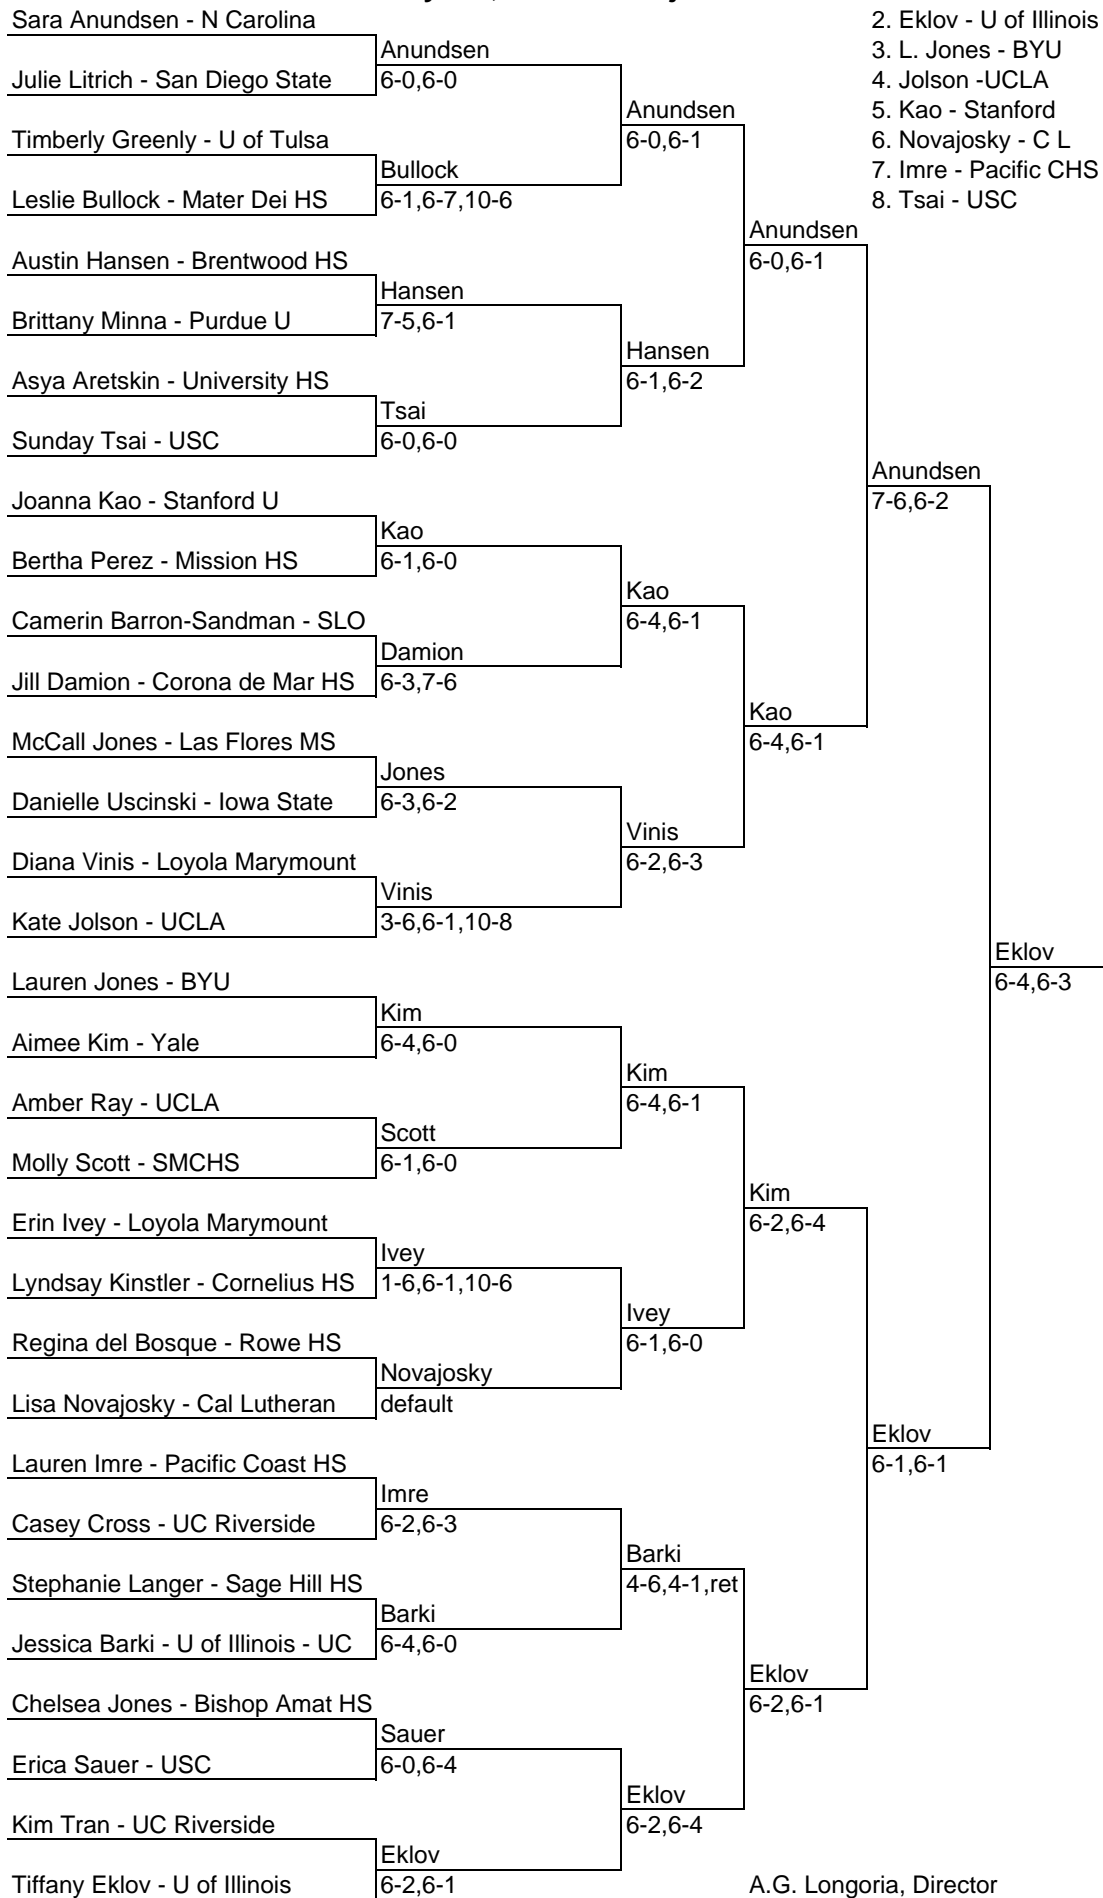

ITA Ladies Singles

July 5-7, Mission Viejo CC

1. Anundsen - N C
2. Eklov - U of Illinois
3. L. Jones - BYU
4. Jolson -UCLA
5. Kao - Stanford
6. Novajosky - C L
7. Imre - Pacific CHS
8. Tsai - USC

A.G. Longoria, Director

ITA Women's Doubles

July 5-7, 2003

Mission Viejo Country Club

ITA Backdraw for Women's Singles

July 5-7, 2003

Mission Viejo Country Club