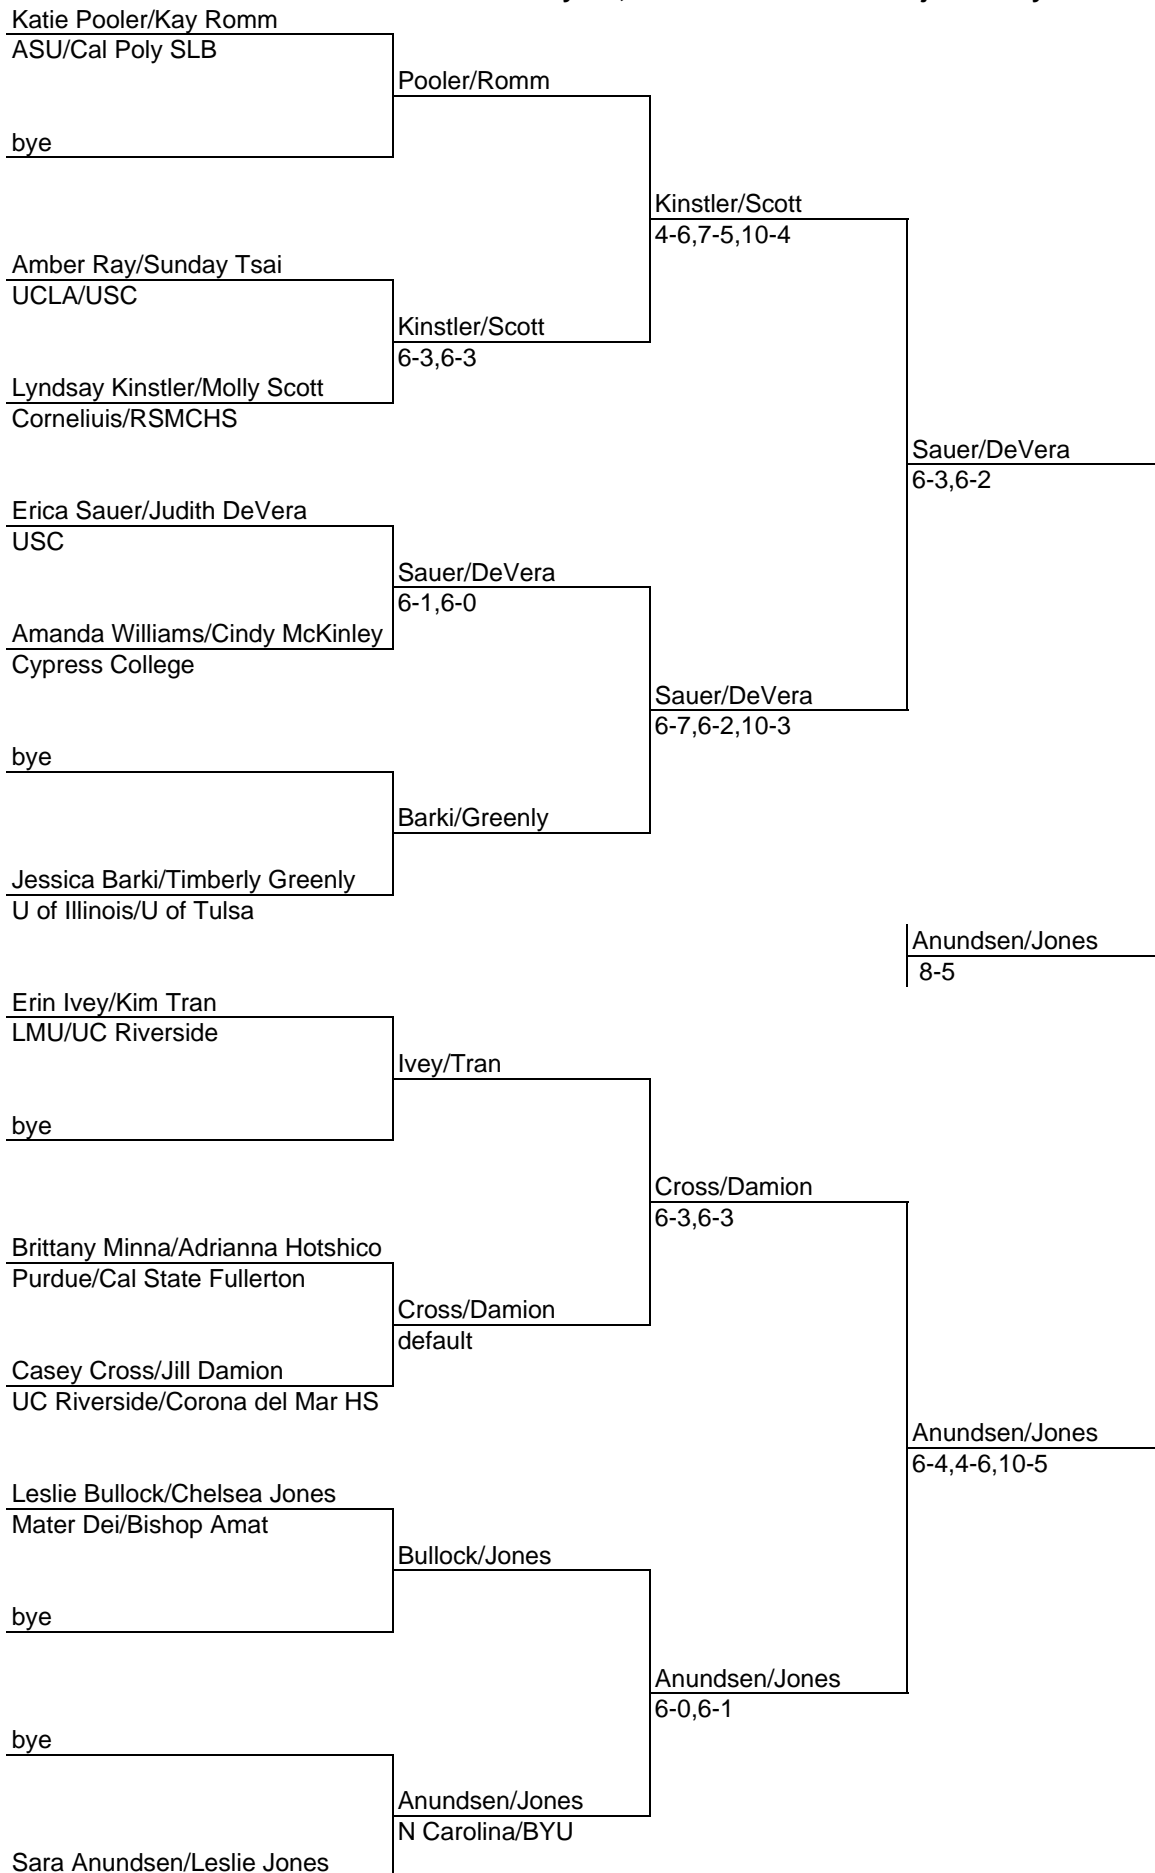

ITA Ladies Singles

July 5-7, Mission Viejo CC

1. Anundsen - N C
2. Eklov - U of Illinois
3. L. Jones - BYU
4. Jolson -UCLA
5. Kao - Stanford
6. Novajosky - C L
7. Imre - Pacific CHS
8. Tsai - USC

A.G. Longoria, Director

ITA Women's Doubles

July 5-7, 2003

Mission Viejo Country Club

ITA Backdraw for Women's Singles

July 5-7, 2003

Mission Viejo Country Club