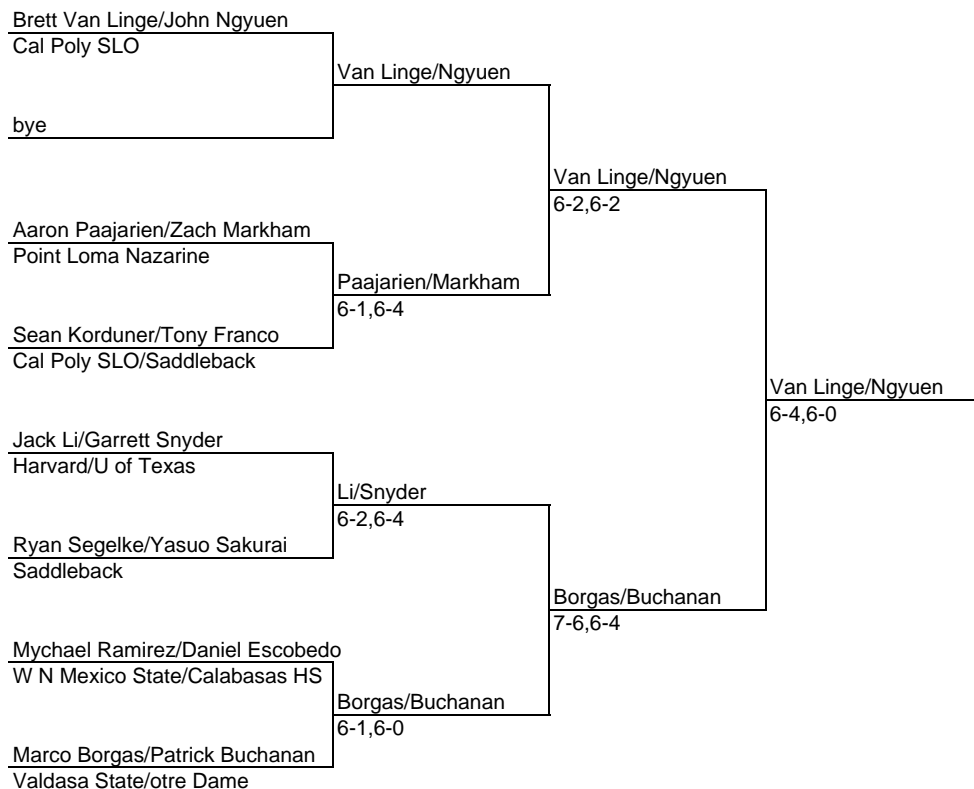

1. Buchanan - ND

2. Wai - Yale

3. Li - Harvard

4. Das - San Diego

5. Snyder - Texas

6. McBride - Arizona

7. Haymond - Texas

8. Van Linge - Cpslo

A.G. Longoria, Director

ITA Men's Doubles

July 5-7, 2003

Mission Viejo Country Club

ITA BACK DRAW FOR MEN'S SINGLES

July 5-7, 2003

Mission Viejo Country Club